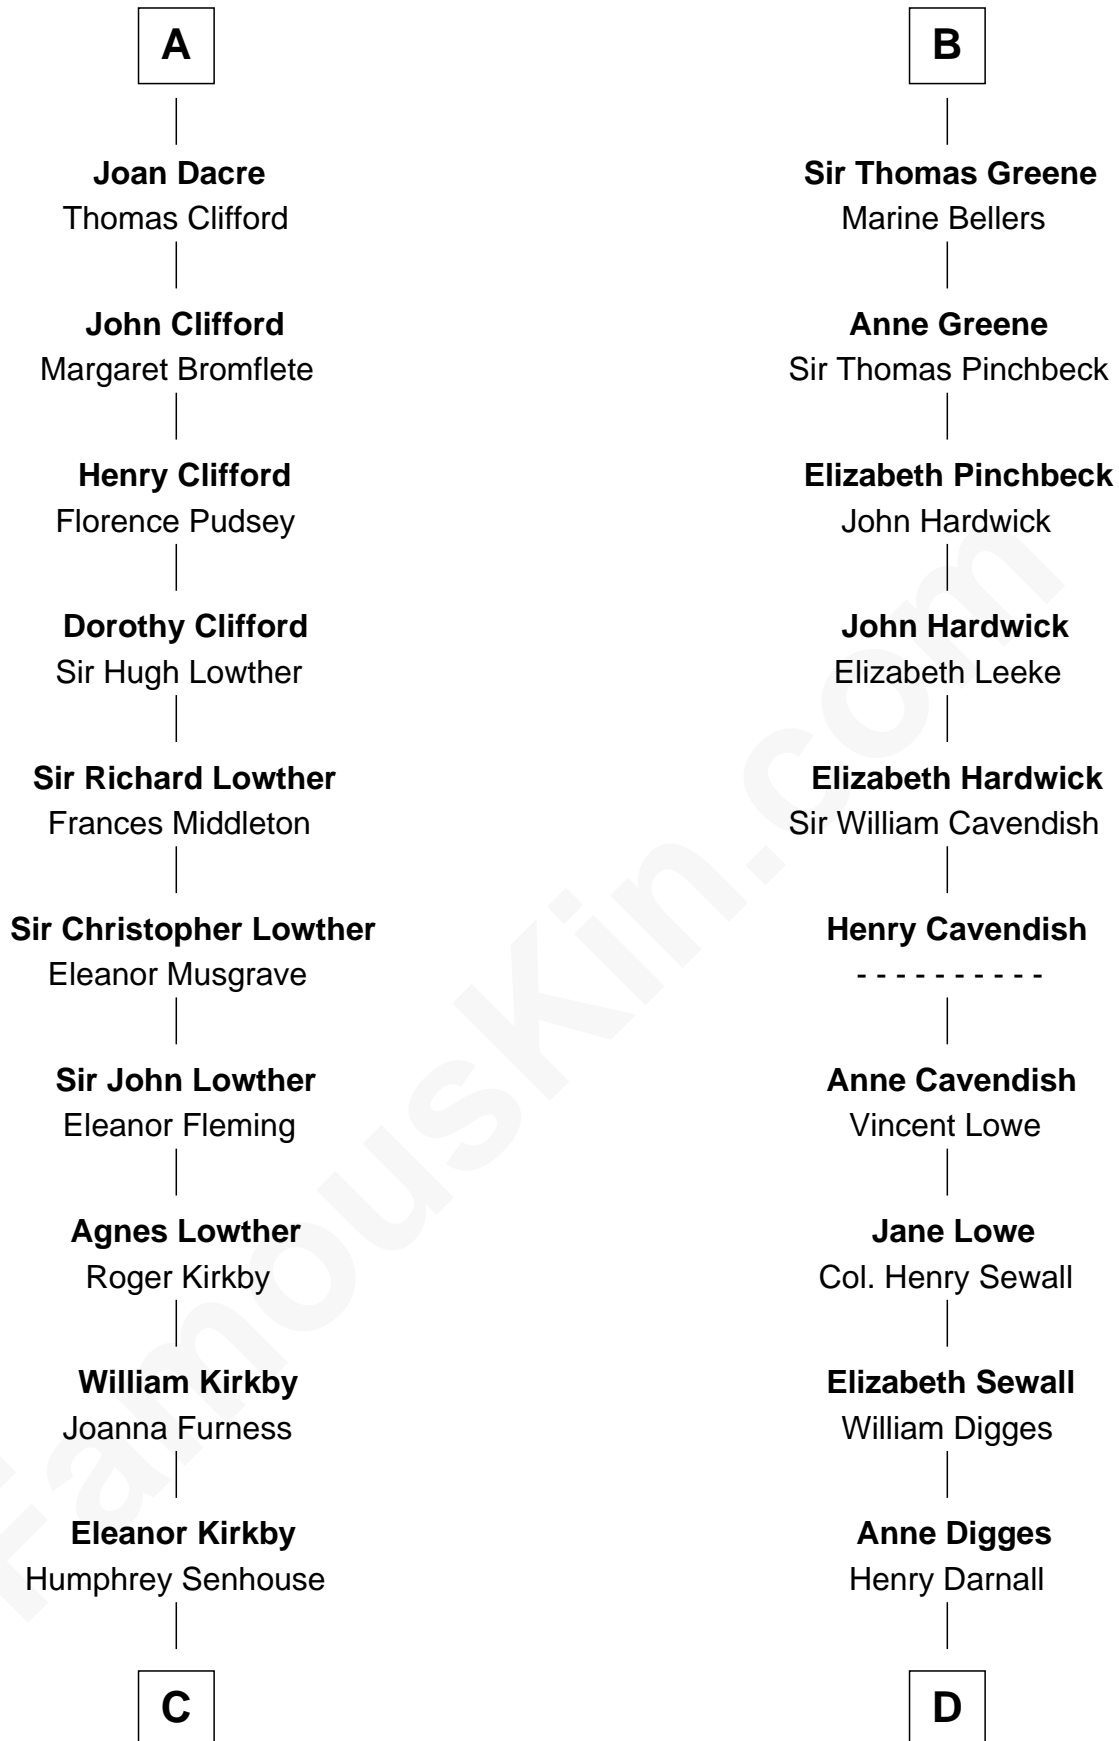

FamousKin.com

Relationship Chart of Fletcher Christian

Leader of the mutiny on the Bounty

18th cousin 1 time removed of

John Carroll

Founder of Georgetown University

C

Bridget Senhouse

John Christian

Charles Christian

Anne Dixon

Fletcher Christian

Leader of the mutiny on the Bounty

D

Eleanor Darnall

Daniel Carroll