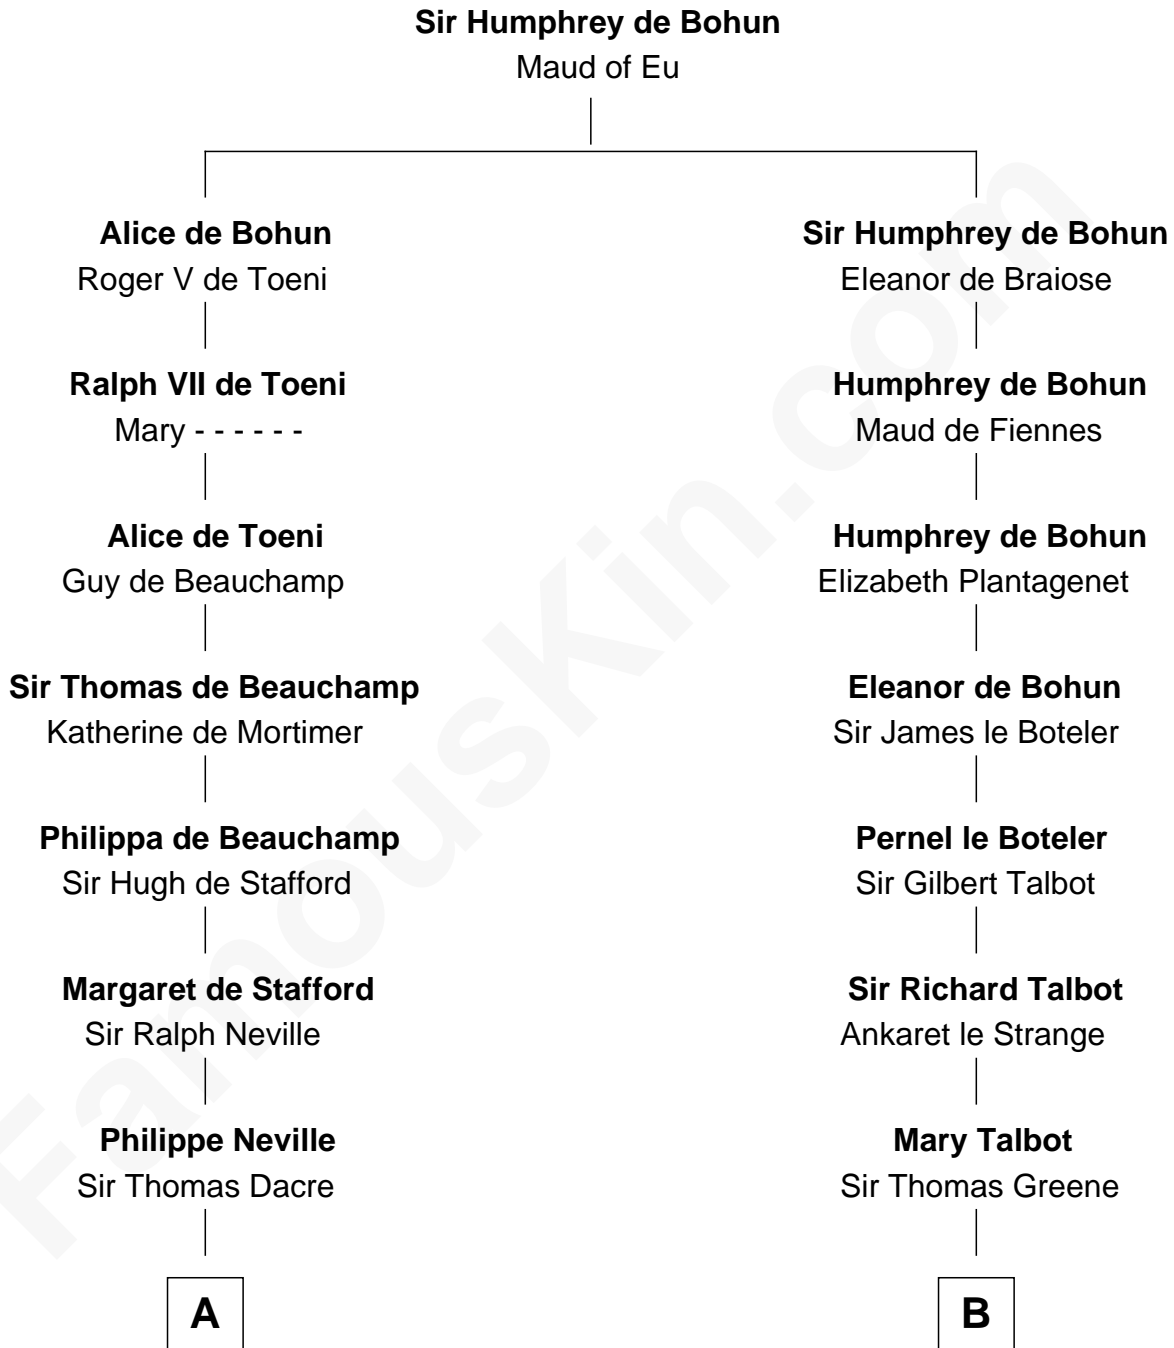

FamousKin.com

Relationship Chart of Fletcher Christian

Leader of the mutiny on the Bounty

18th cousin 1 time removed of

John Carroll

Founder of Georgetown University

C

Bridget Senhouse

John Christian

Charles Christian

Anne Dixon

Fletcher Christian

Leader of the mutiny on the Bounty

D

Eleanor Darnall

Daniel Carroll