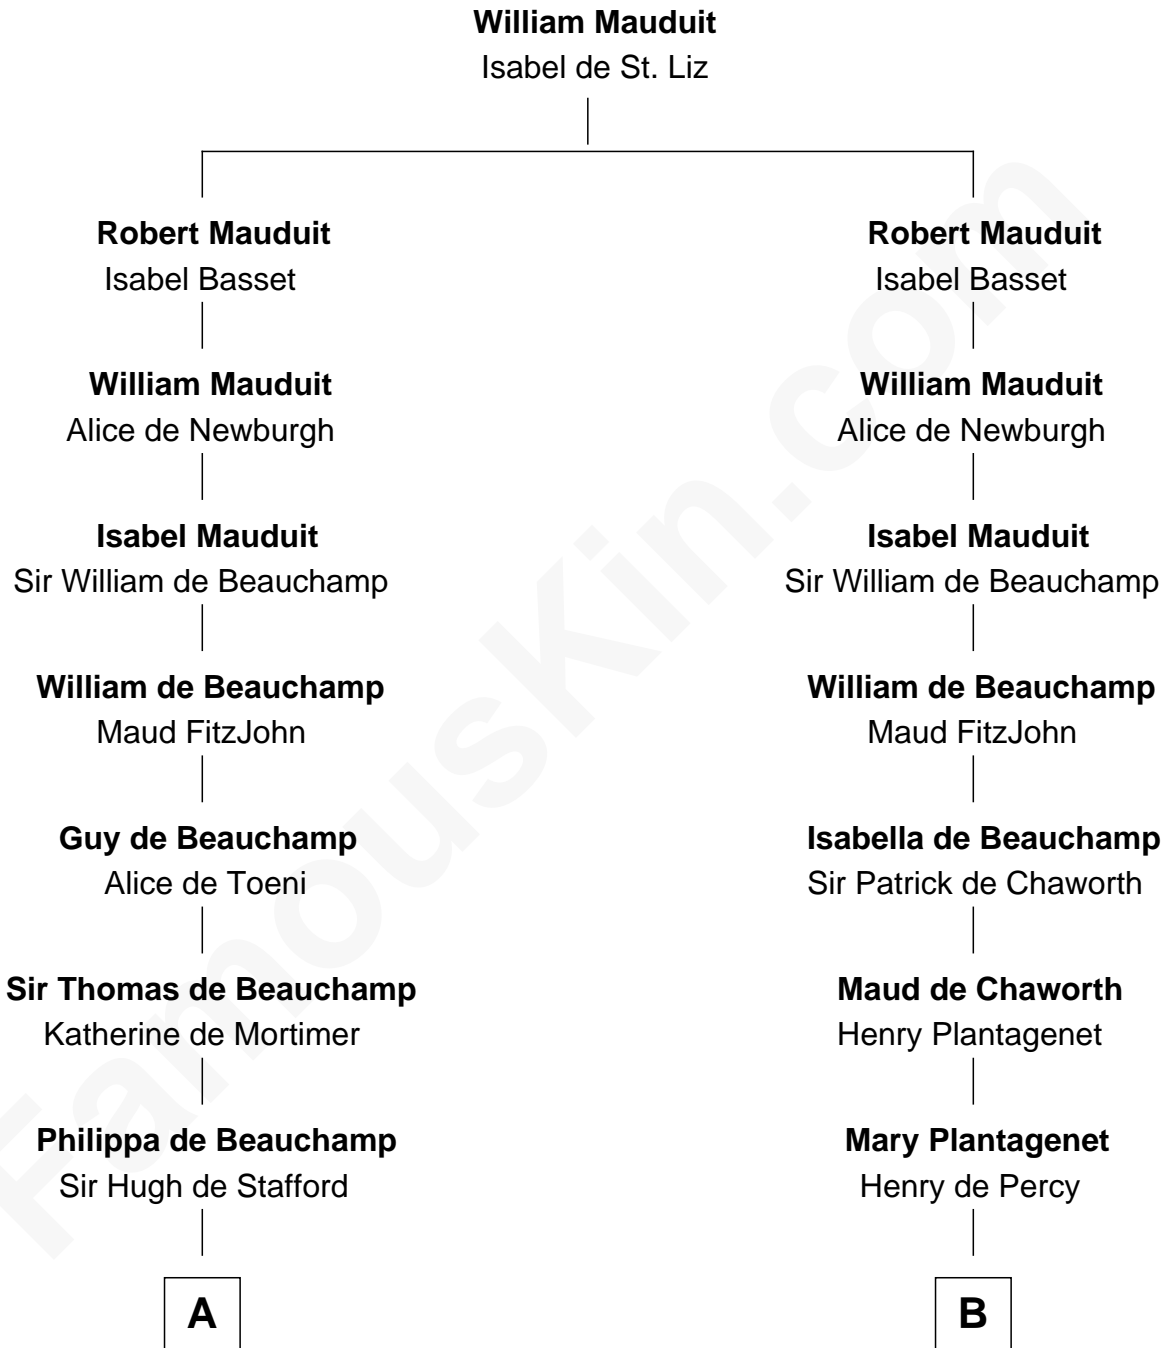

FamousKin.com

Relationship Chart of Fletcher Christian

Leader of the mutiny on the Bounty

21st cousin of

John Carroll

Founder of Georgetown University

C

William Kirkby
Joanna Furness

Eleanor Kirkby
Humphrey Senhouse

Bridget Senhouse
John Christian

Charles Christian
Anne Dixon

Fletcher Christian
Leader of the mutiny on the Bounty

D

Edward Digges
Elizabeth Page

William Digges
Elizabeth Sewall

Anne Digges
Henry Darnall

Eleanor Darnall
Daniel Carroll

John Carroll
Founder, Georgetown University