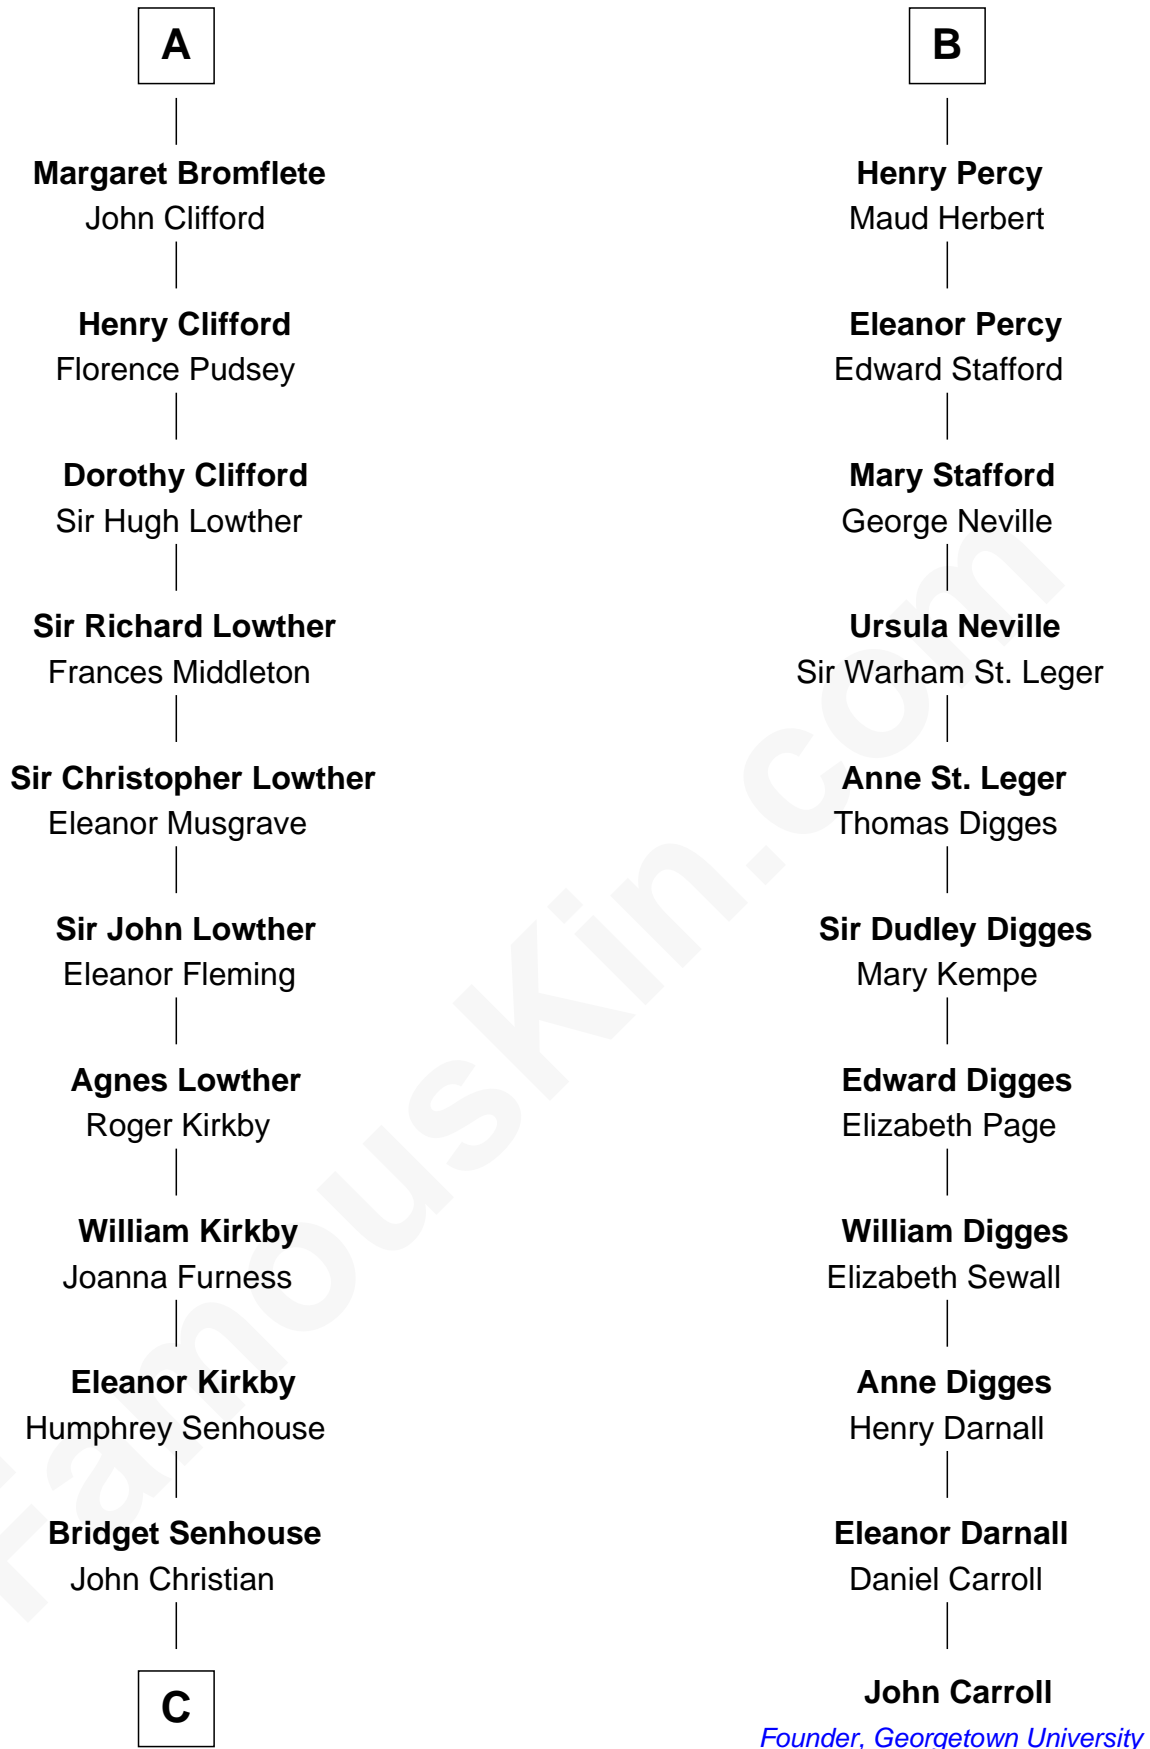

## Relationship Chart of Fletcher Christian

Leader of the mutiny on the Bounty

17th cousin 1 time removed of

**John Carroll**

Founder of Georgetown University

**C**

—  
**Charles Christian**

Anne Dixon

—  
**Fletcher Christian**

*Leader of the mutiny on the Bounty*

FamousKin.com