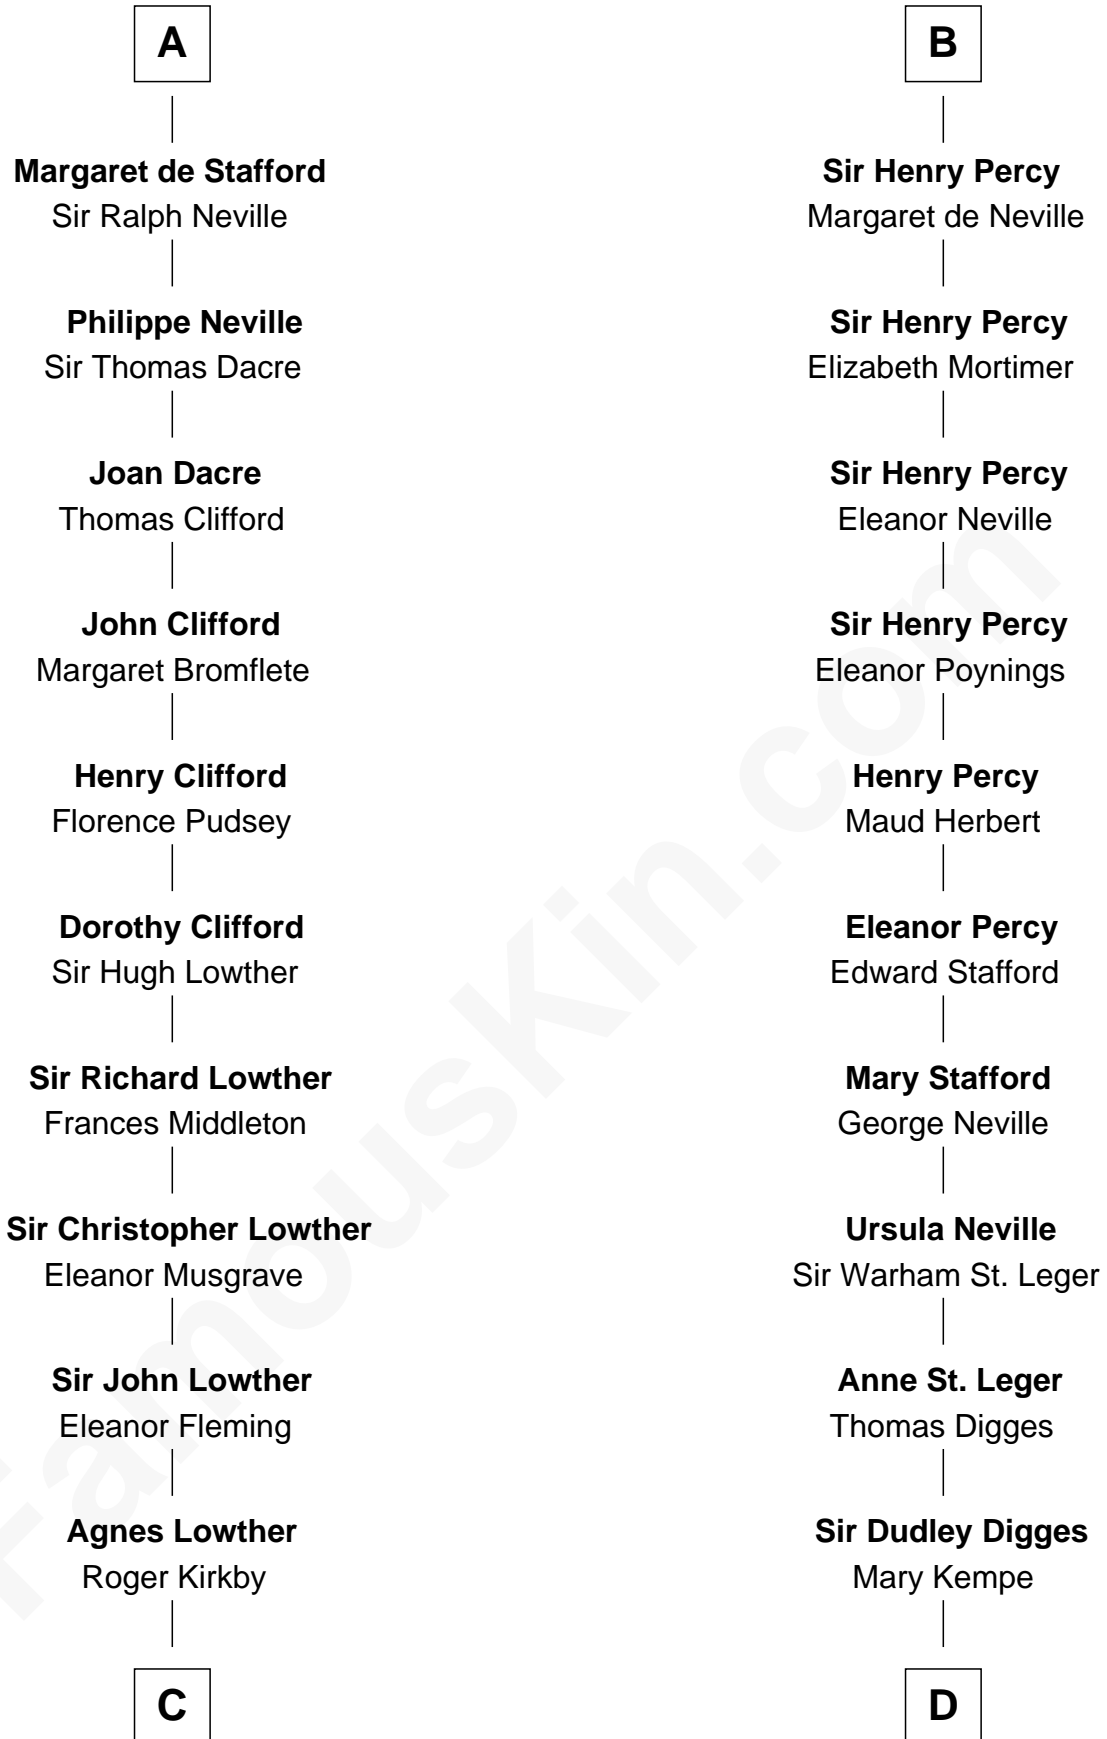

FamousKin.com

Relationship Chart of Fletcher Christian

Leader of the mutiny on the Bounty

21st cousin of

John Carroll

Founder of Georgetown University

C

William Kirkby
Joanna Furness

Eleanor Kirkby
Humphrey Senhouse

Bridget Senhouse
John Christian

Charles Christian
Anne Dixon

Fletcher Christian
Leader of the mutiny on the Bounty

D

Edward Digges
Elizabeth Page

William Digges
Elizabeth Sewall

Anne Digges
Henry Darnall

Eleanor Darnall
Daniel Carroll

John Carroll
Founder, Georgetown University