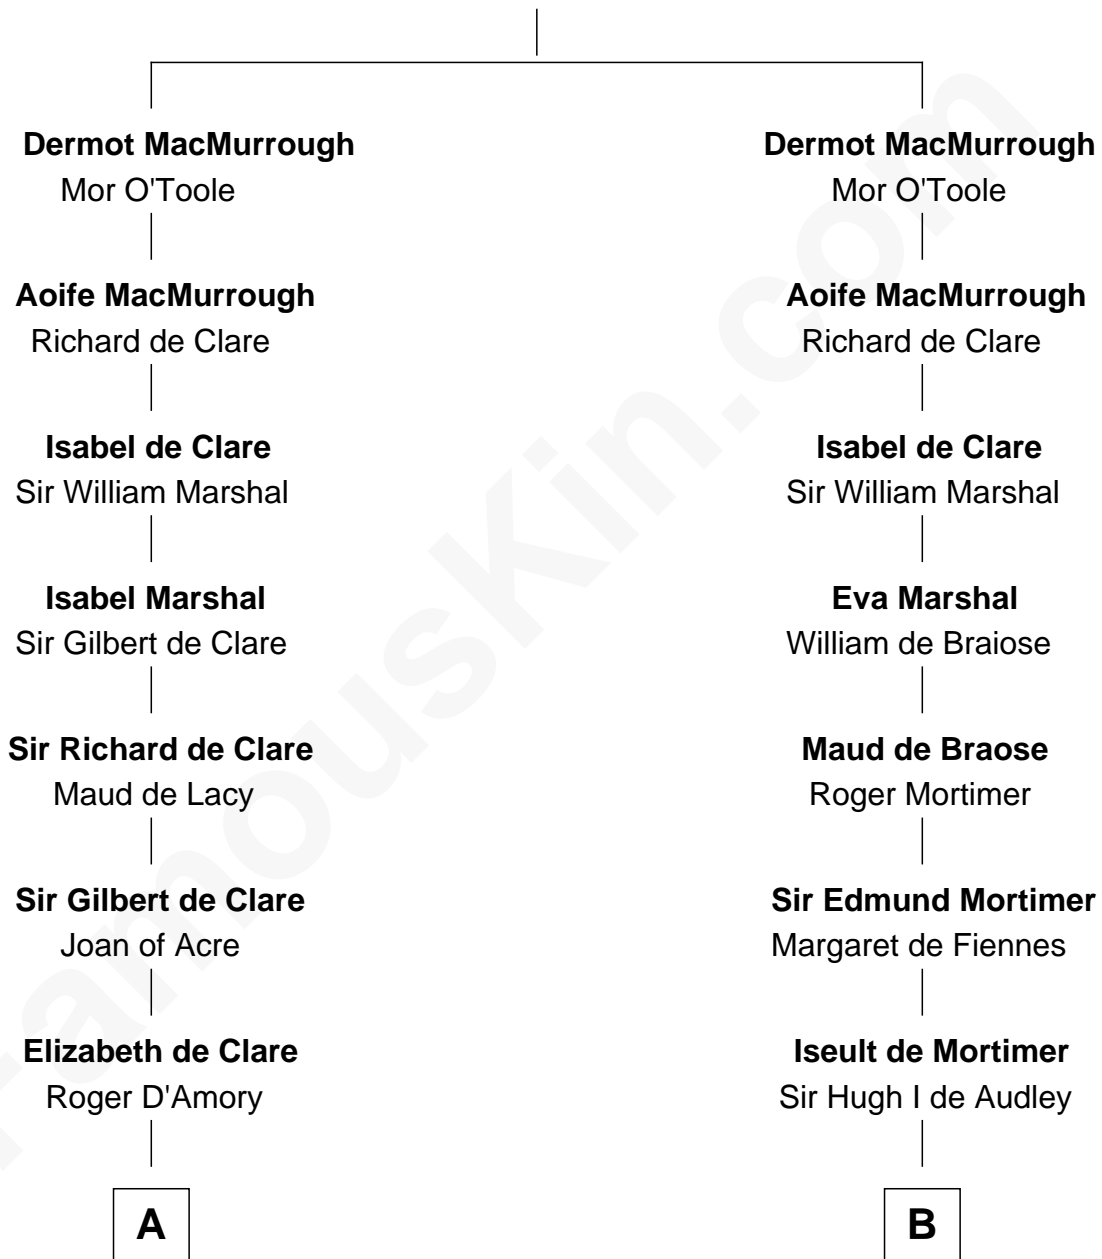

FamousKin.com

Relationship Chart of Fletcher Christian

Leader of the mutiny on the Bounty

20th cousin 1 time removed of

John Carroll

Founder of Georgetown University

Enna MacMurrough

C

Mary Huddleston

John Senhouse

Humphrey Senhouse

Eleanor Kirkby

Bridget Senhouse

John Christian

Charles Christian

Anne Dixon

Fletcher Christian

Leader of the mutiny on the Bounty

D

William Digges

Elizabeth Sewall

Anne Digges

Henry Darnall

Eleanor Darnall