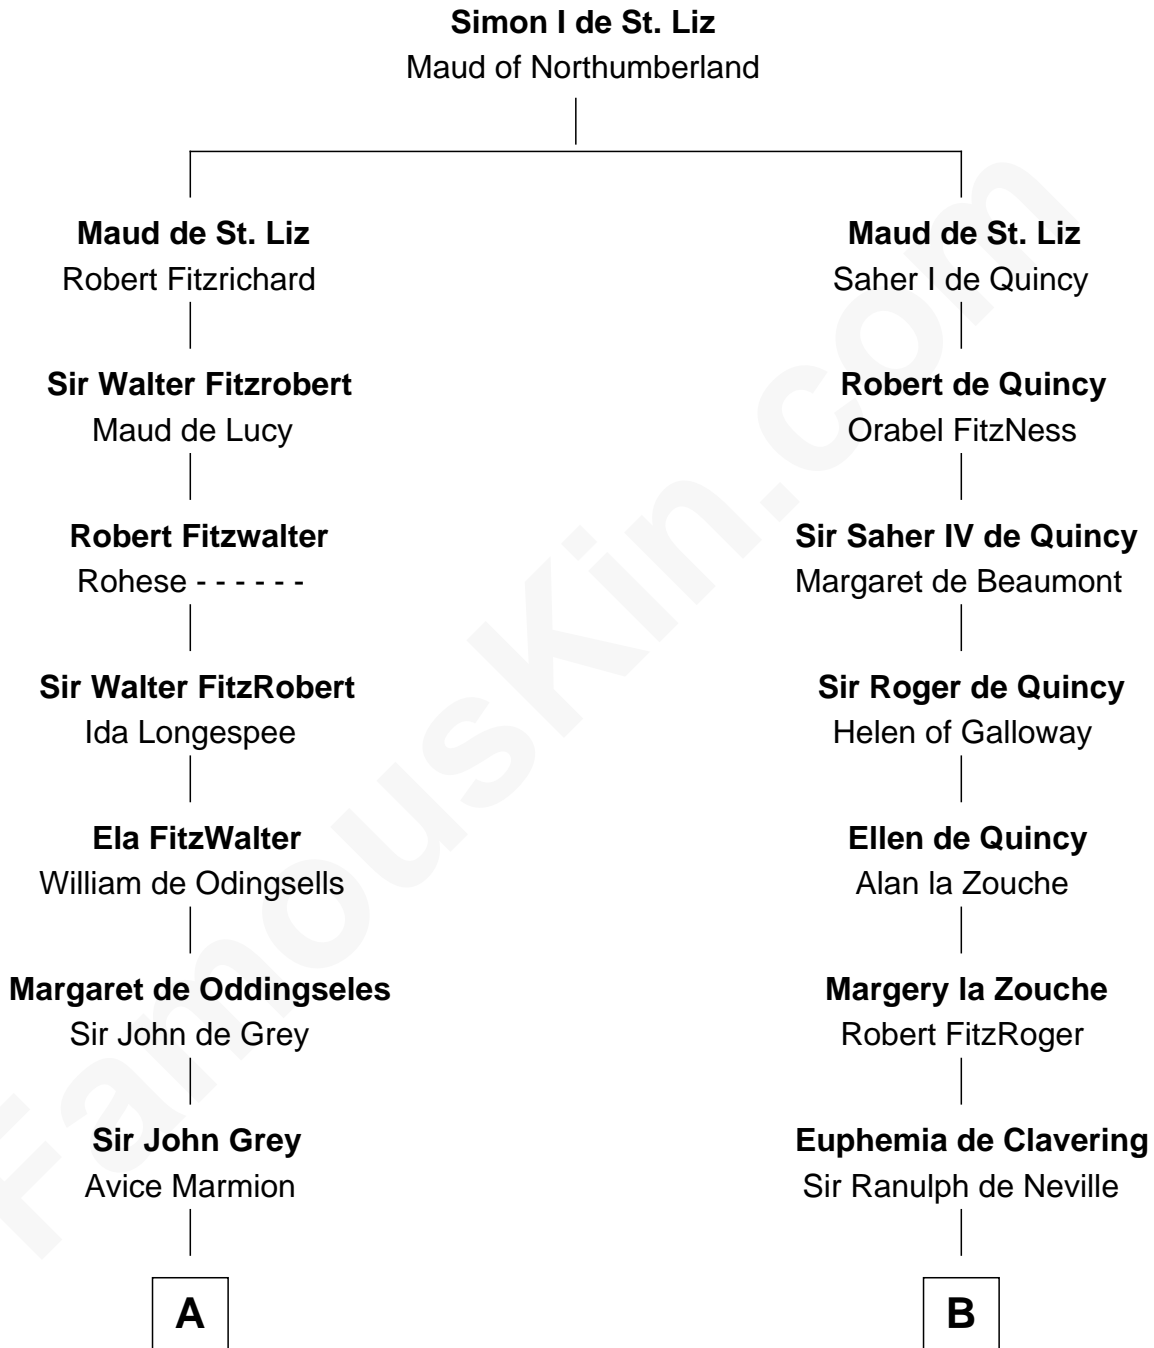

FamousKin.com

Relationship Chart of Fletcher Christian

Leader of the mutiny on the Bounty

20th cousin 1 time removed of

John Carroll

Founder of Georgetown University

C

William Kirkby
Joanna Furness

Eleanor Kirkby
Humphrey Senhouse

Bridget Senhouse
John Christian

Charles Christian
Anne Dixon

Fletcher Christian
Leader of the mutiny on the Bounty

D

William Digges
Elizabeth Sewall

Anne Digges
Henry Darnall

Eleanor Darnall
Daniel Carroll

John Carroll
Founder, Georgetown University