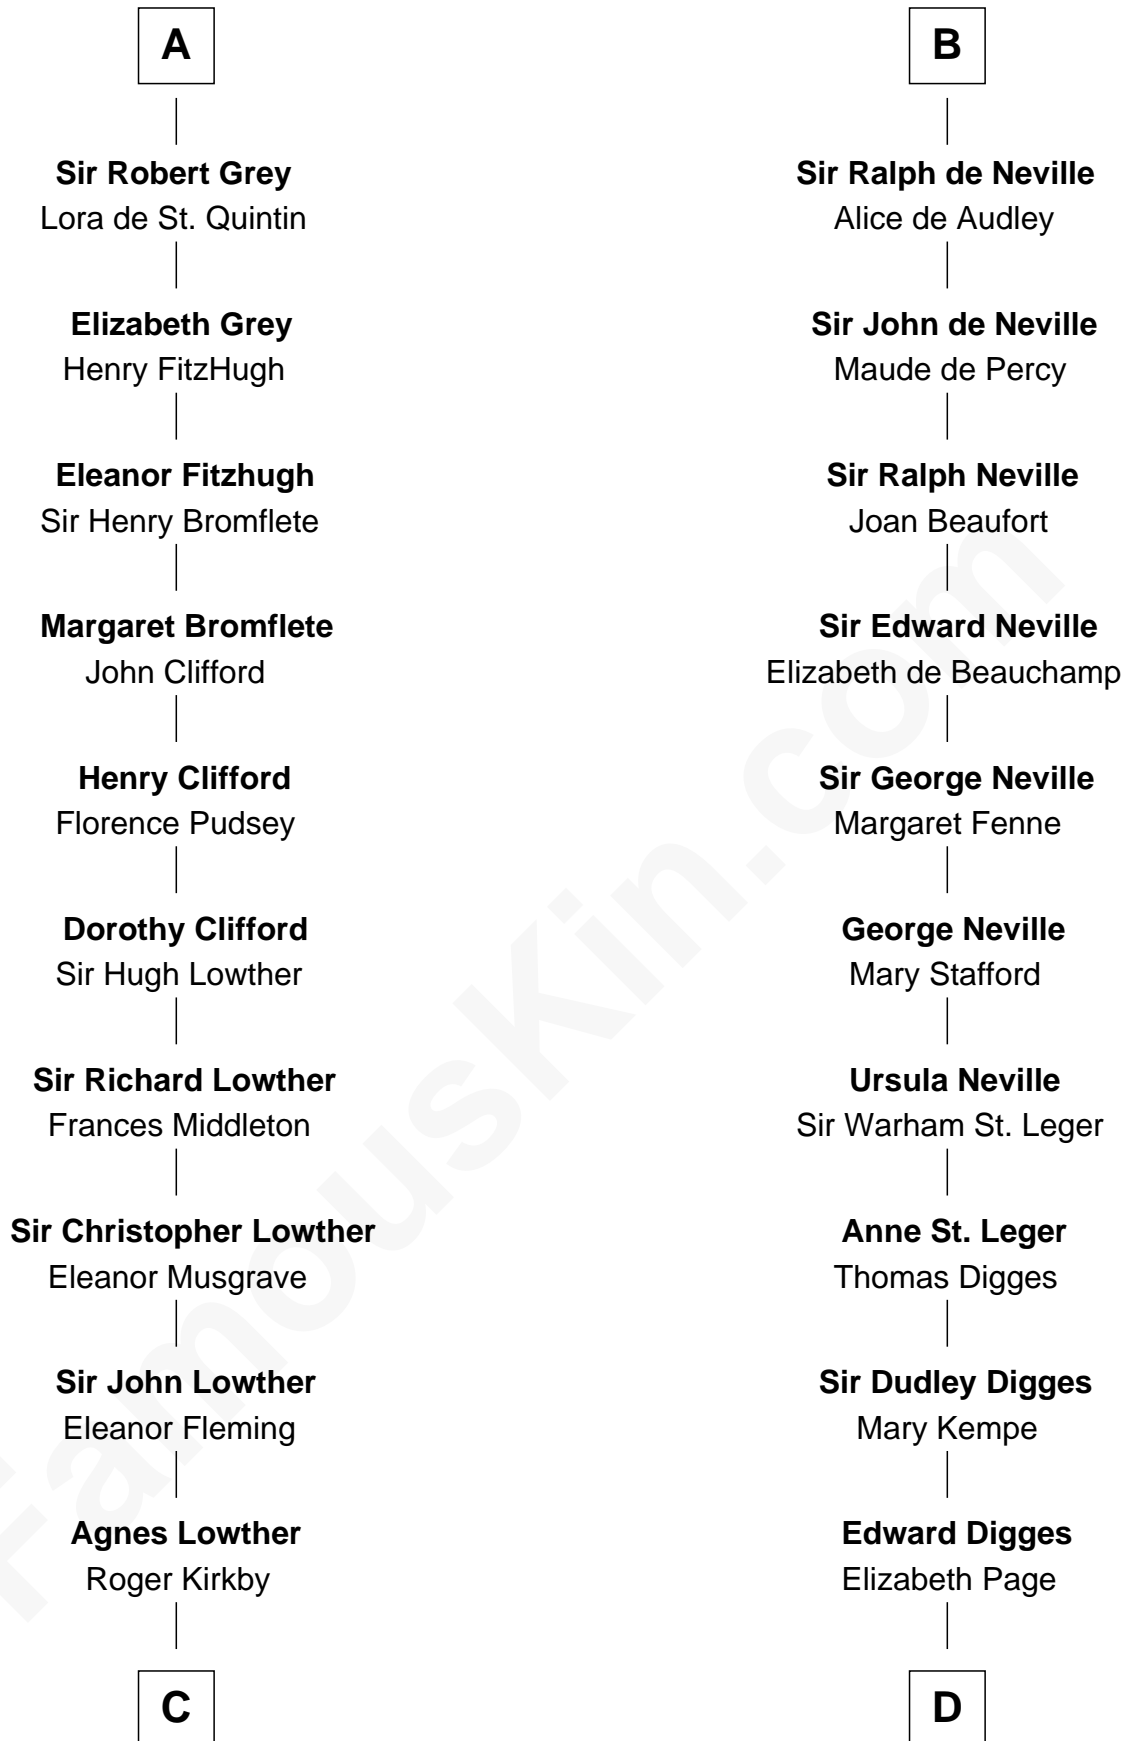

FamousKin.com

Relationship Chart of Fletcher Christian

Leader of the mutiny on the Bounty

20th cousin 1 time removed of

John Carroll

Founder of Georgetown University

C

William Kirkby
Joanna Furness

Eleanor Kirkby
Humphrey Senhouse

Bridget Senhouse
John Christian

Charles Christian
Anne Dixon

Fletcher Christian
Leader of the mutiny on the Bounty

D

William Digges
Elizabeth Sewall

Anne Digges
Henry Darnall