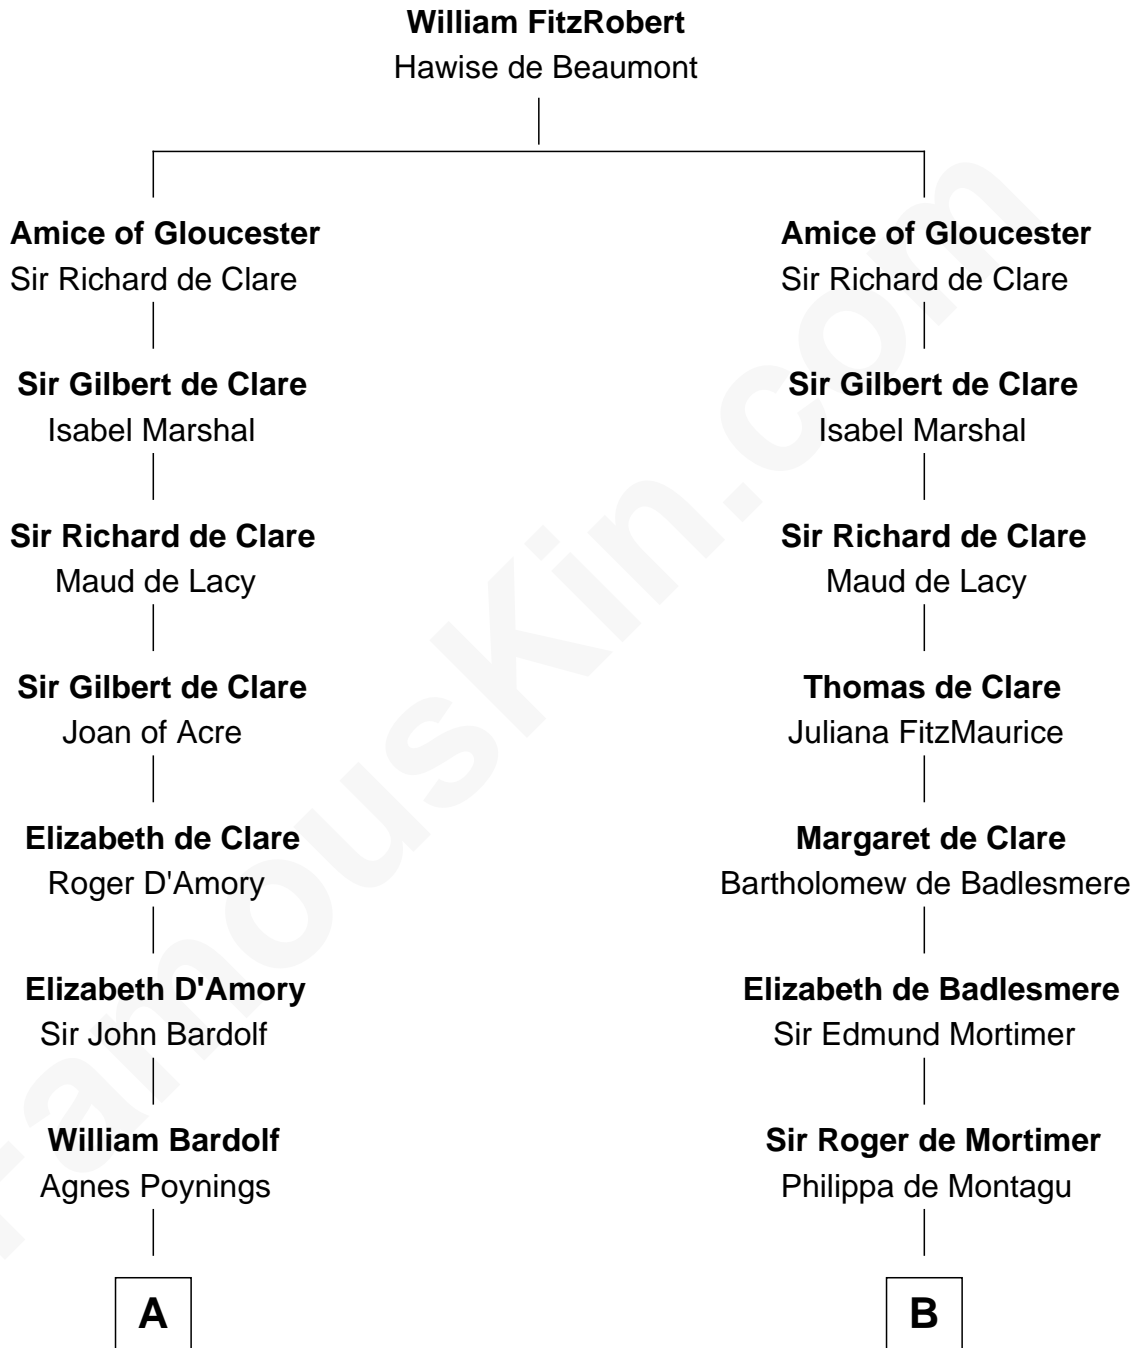

FamousKin.com

Relationship Chart of Fletcher Christian

Leader of the mutiny on the Bounty

19th cousin 2 times removed of

John Carroll

Founder of Georgetown University

C

Bridget Senhouse

John Christian

Charles Christian

Anne Dixon

Fletcher Christian

Leader of the mutiny on the Bounty

D

Edward Digges

Elizabeth Page

William Digges

Elizabeth Sewall

Anne Digges

Henry Darnall

Eleanor Darnall

Daniel Carroll

John Carroll

Founder, Georgetown University