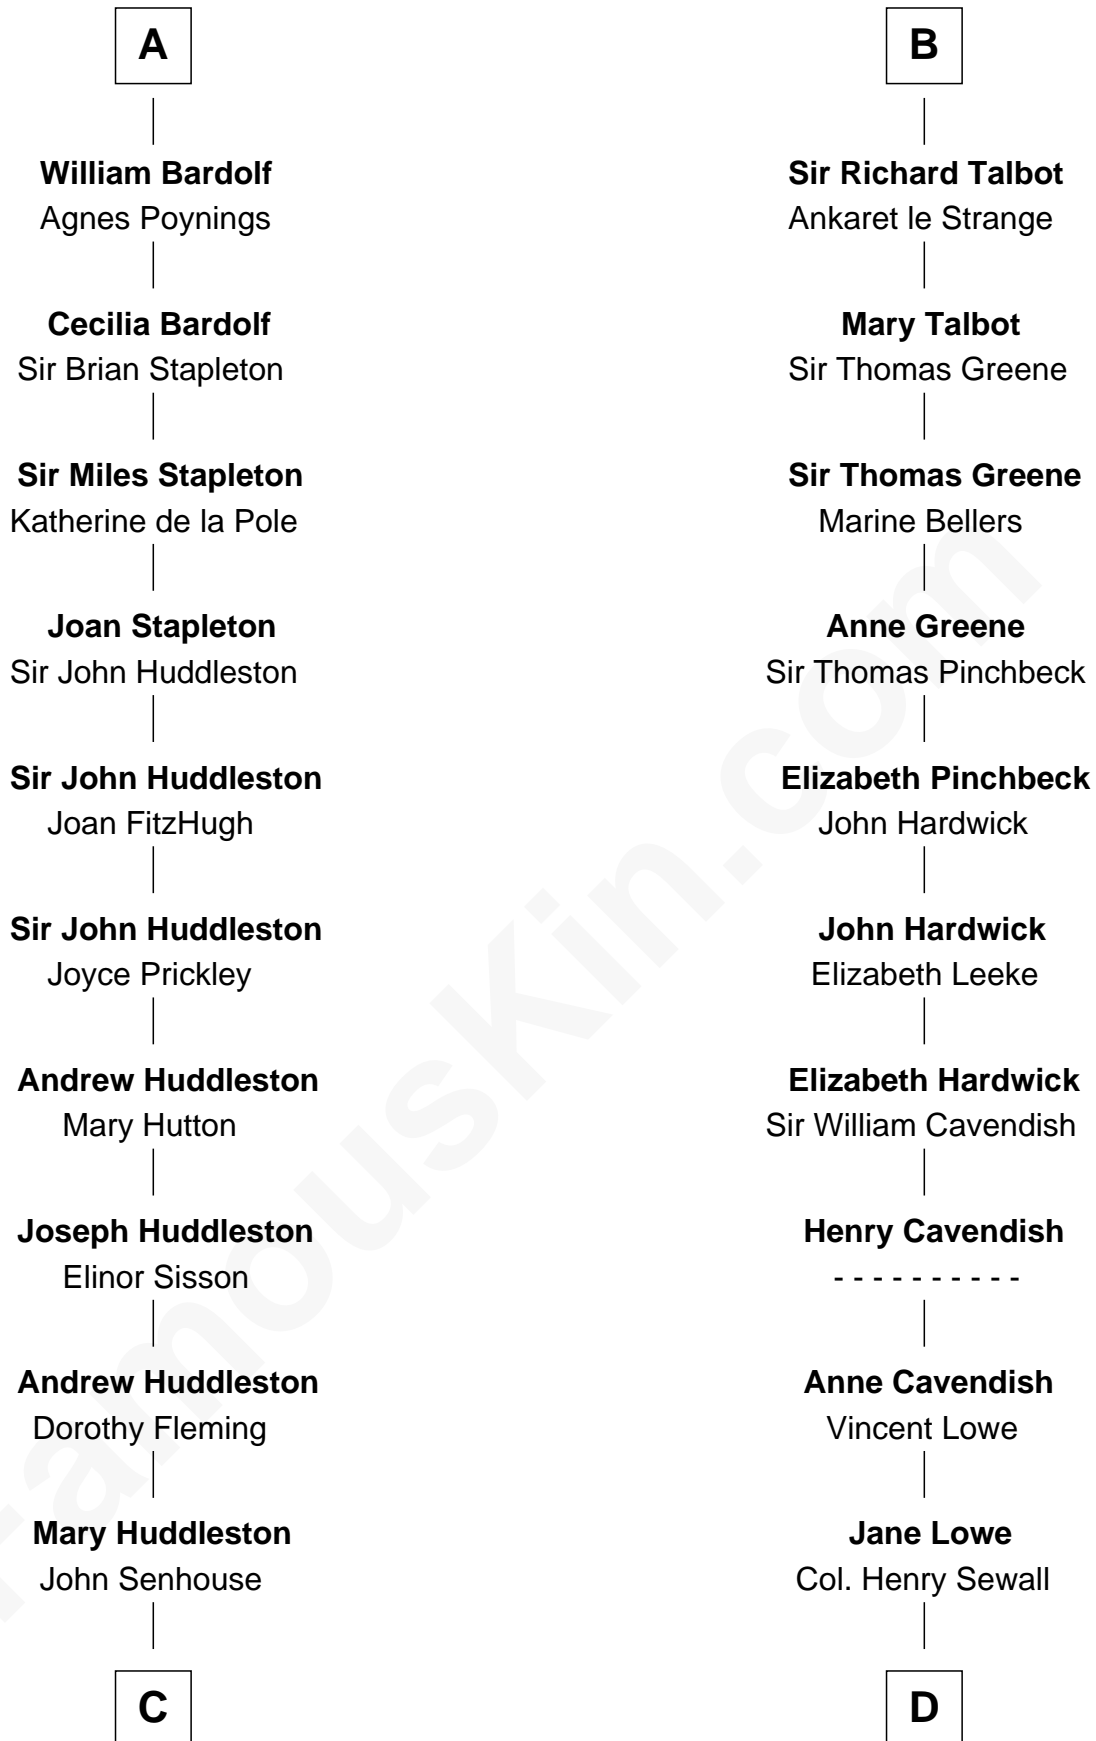

FamousKin.com

Relationship Chart of Fletcher Christian

Leader of the mutiny on the Bounty

20th cousin of

John Carroll

Founder of Georgetown University

Richard Fitzgilbert de Clare
Adeliza de Meschines

C

Humphrey Senhouse

Eleanor Kirkby

Bridget Senhouse

John Christian

Charles Christian

Anne Dixon

Fletcher Christian

Leader of the mutiny on the Bounty