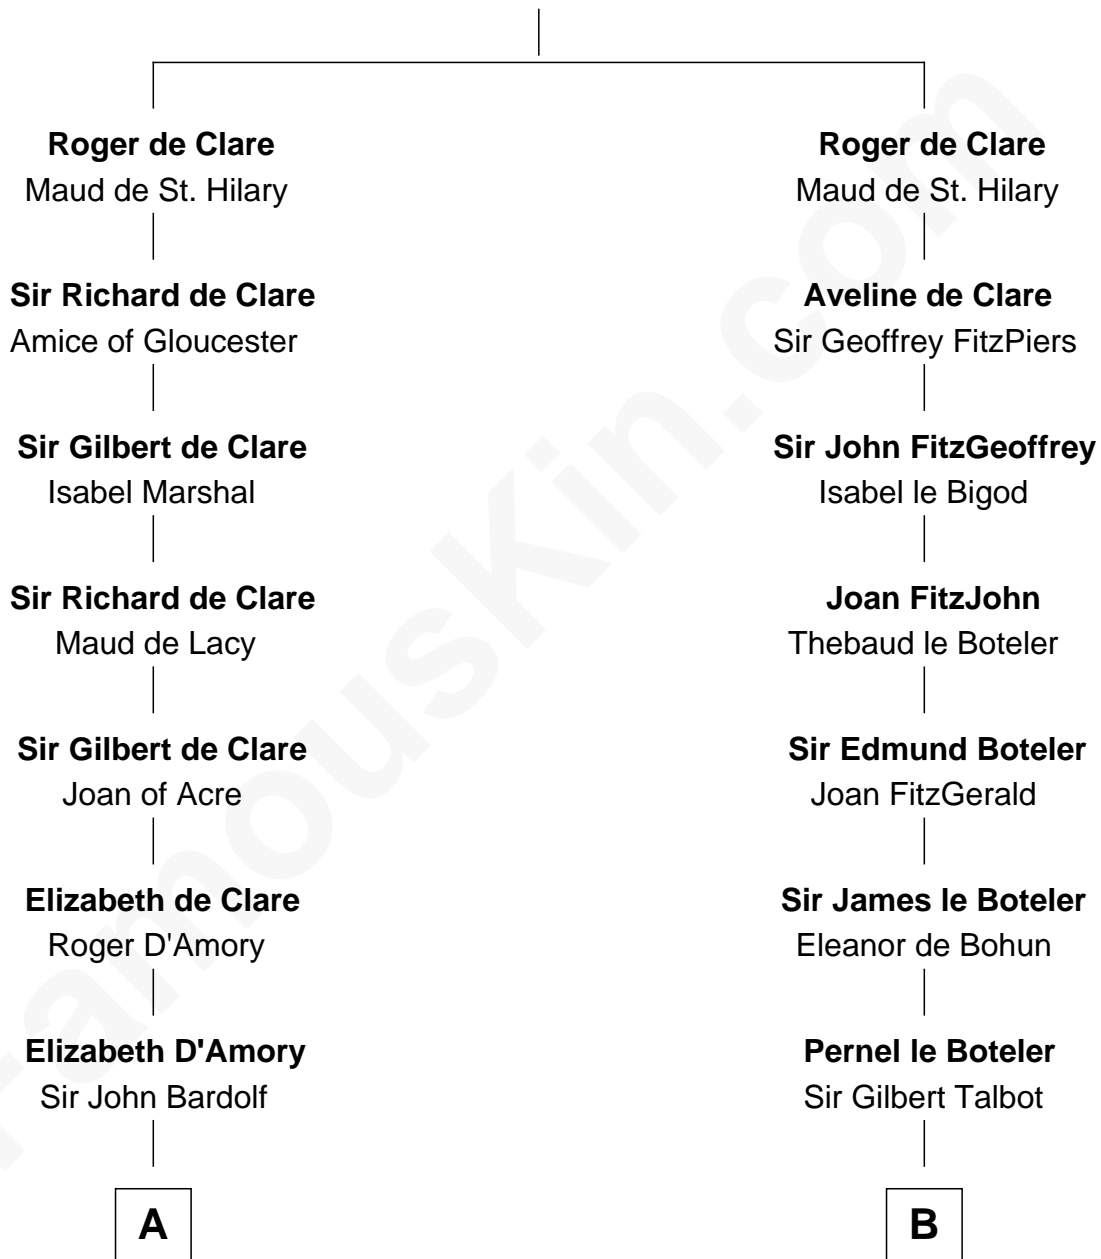

FamousKin.com

Relationship Chart of Fletcher Christian

Leader of the mutiny on the Bounty

20th cousin of

John Carroll

Founder of Georgetown University

Richard Fitzgilbert de Clare
Adeliza de Meschines

C

Humphrey Senhouse

Eleanor Kirkby

Bridget Senhouse

John Christian

Charles Christian

Anne Dixon

Fletcher Christian

Leader of the mutiny on the Bounty