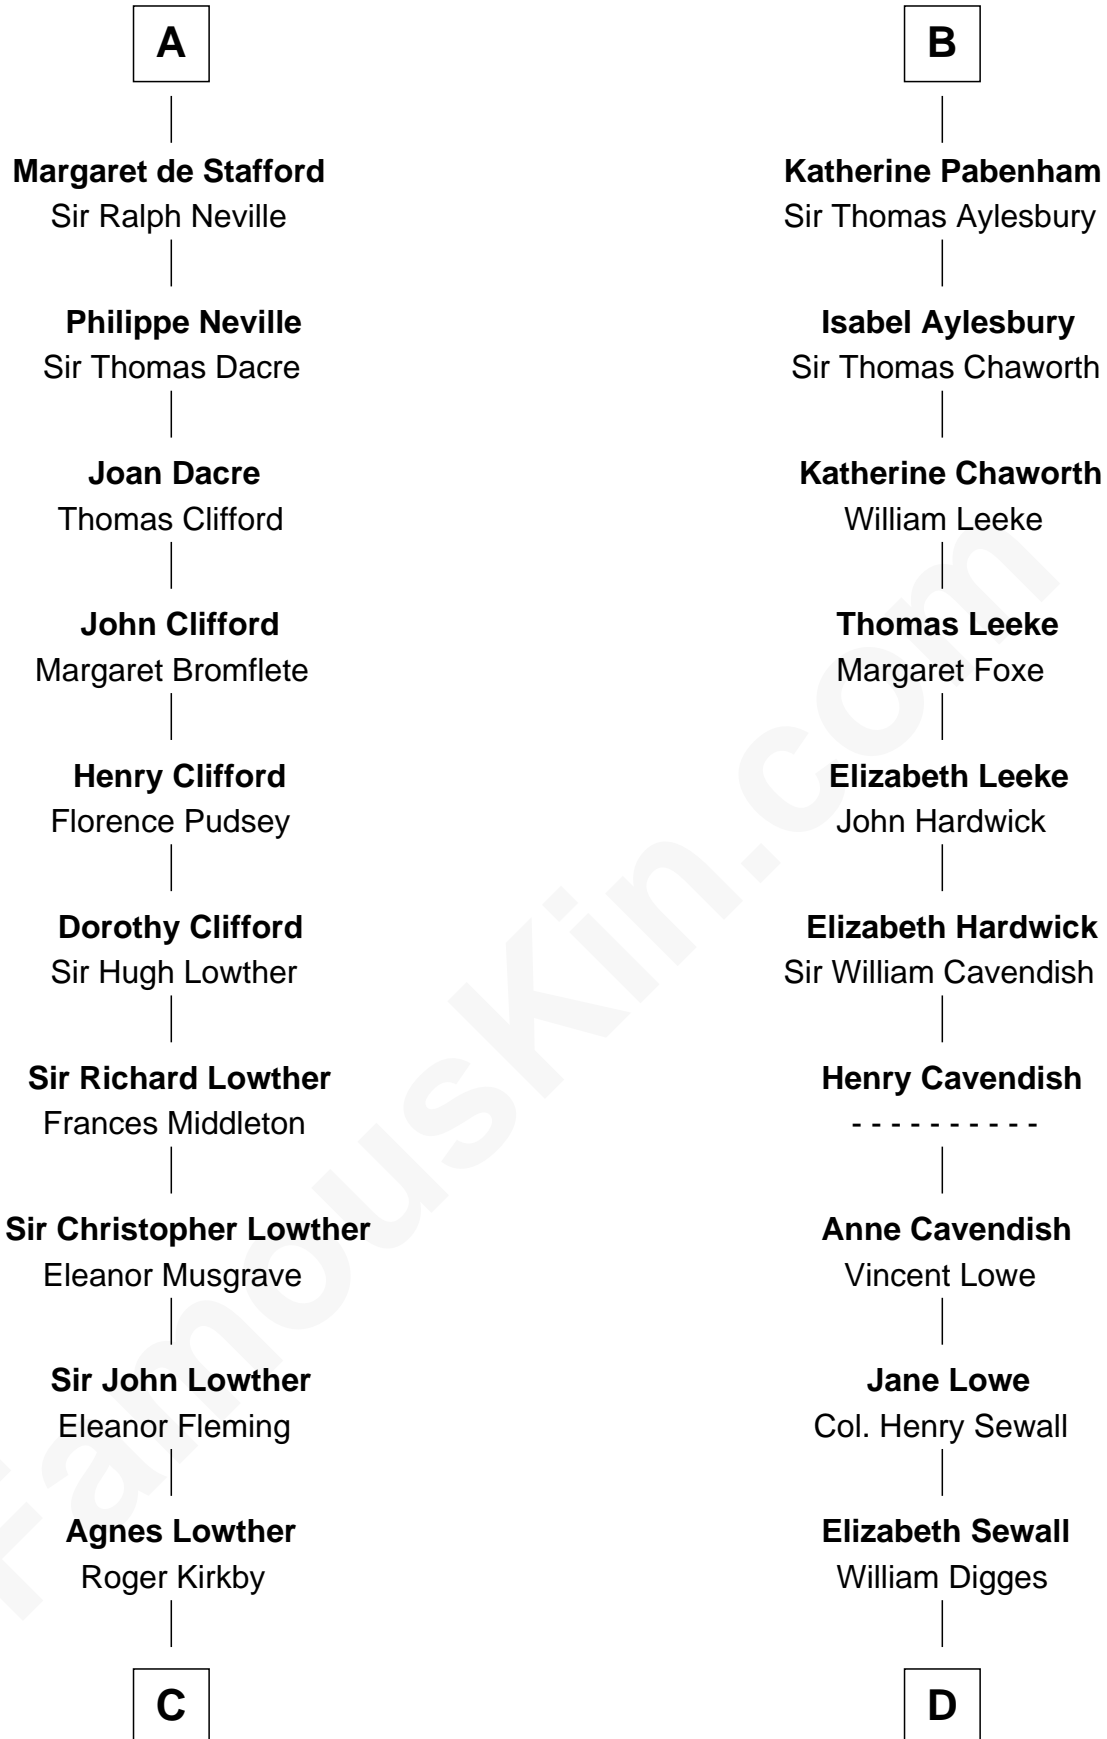

FamousKin.com

Relationship Chart of Fletcher Christian

Leader of the mutiny on the Bounty

19th cousin 2 times removed of

John Carroll

Founder of Georgetown University

C

William Kirkby
Joanna Furness

Eleanor Kirkby
Humphrey Senhouse

Bridget Senhouse
John Christian

Charles Christian
Anne Dixon

Fletcher Christian
Leader of the mutiny on the Bounty

D

Anne Digges
Henry Darnall

Eleanor Darnall
Daniel Carroll