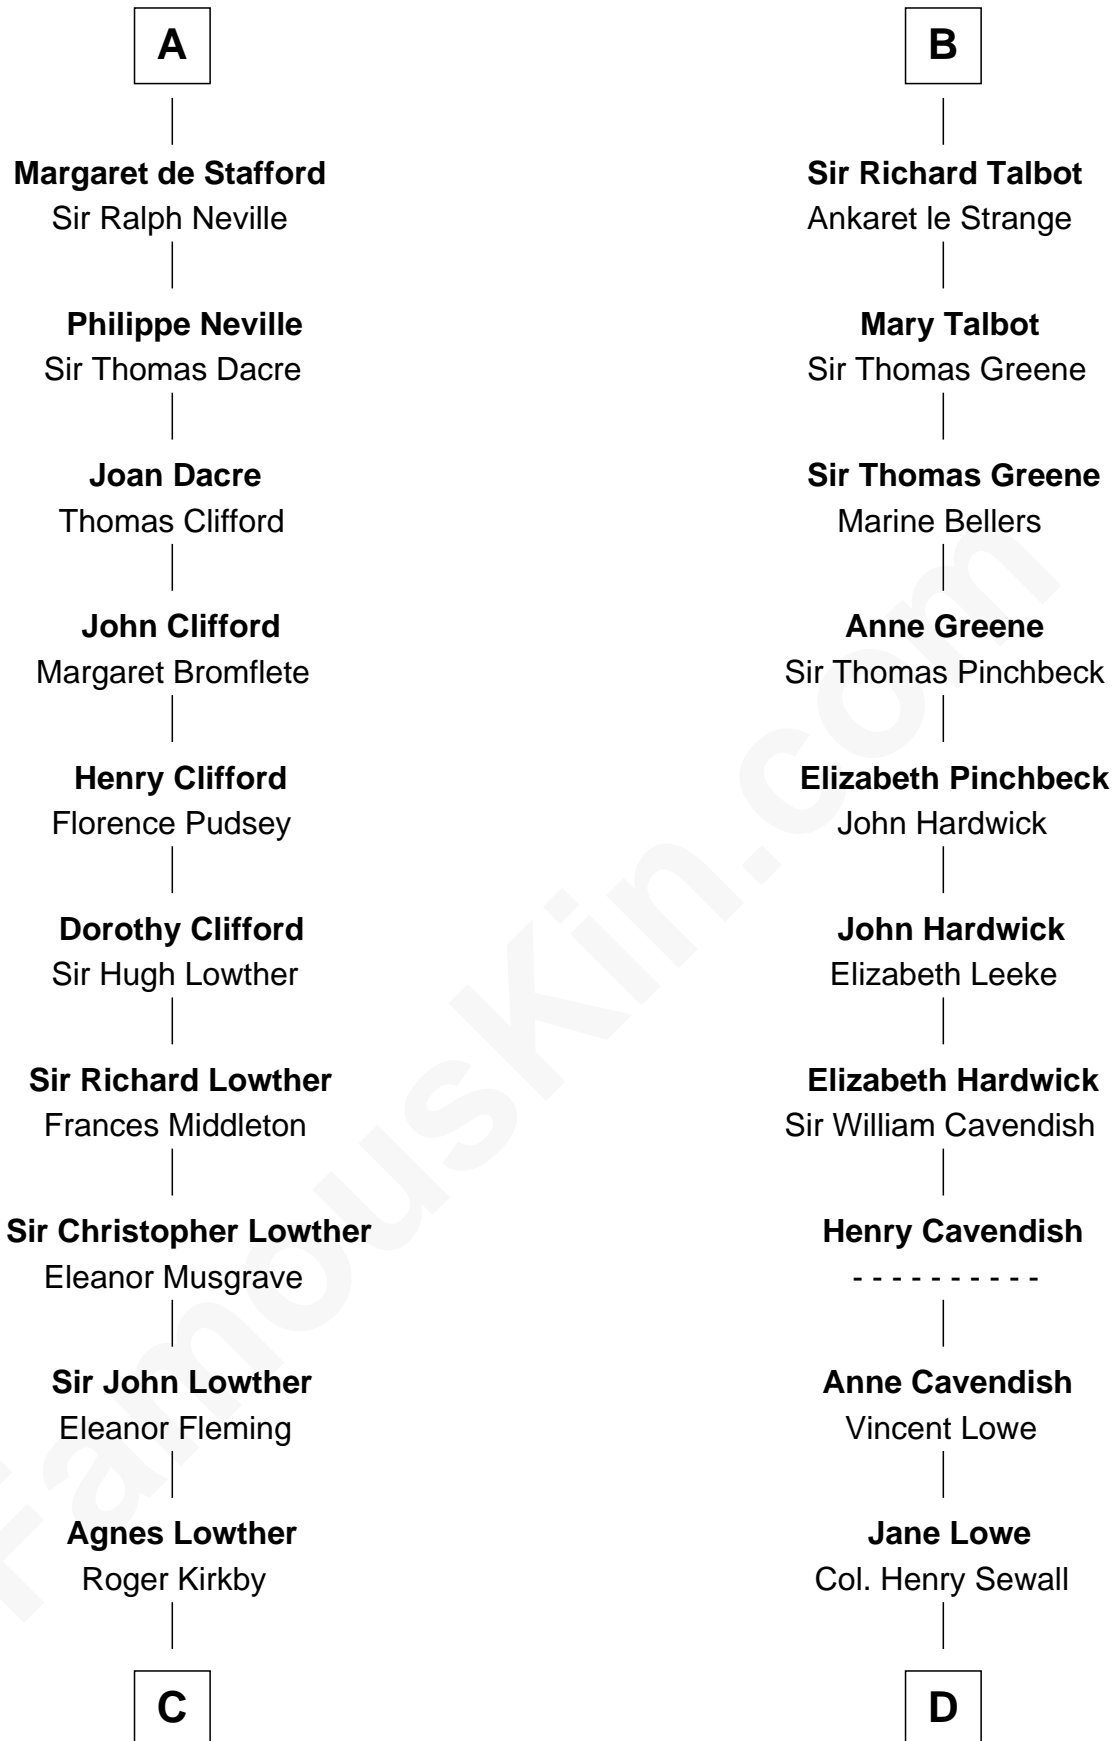

FamousKin.com

Relationship Chart of Fletcher Christian

Leader of the mutiny on the Bounty

20th cousin 1 time removed of

John Carroll

Founder of Georgetown University

C

William Kirkby
Joanna Furness

Eleanor Kirkby
Humphrey Senhouse

Bridget Senhouse
John Christian

Charles Christian
Anne Dixon

Fletcher Christian
Leader of the mutiny on the Bounty

D

Elizabeth Sewall
William Digges

Anne Digges
Henry Darnall