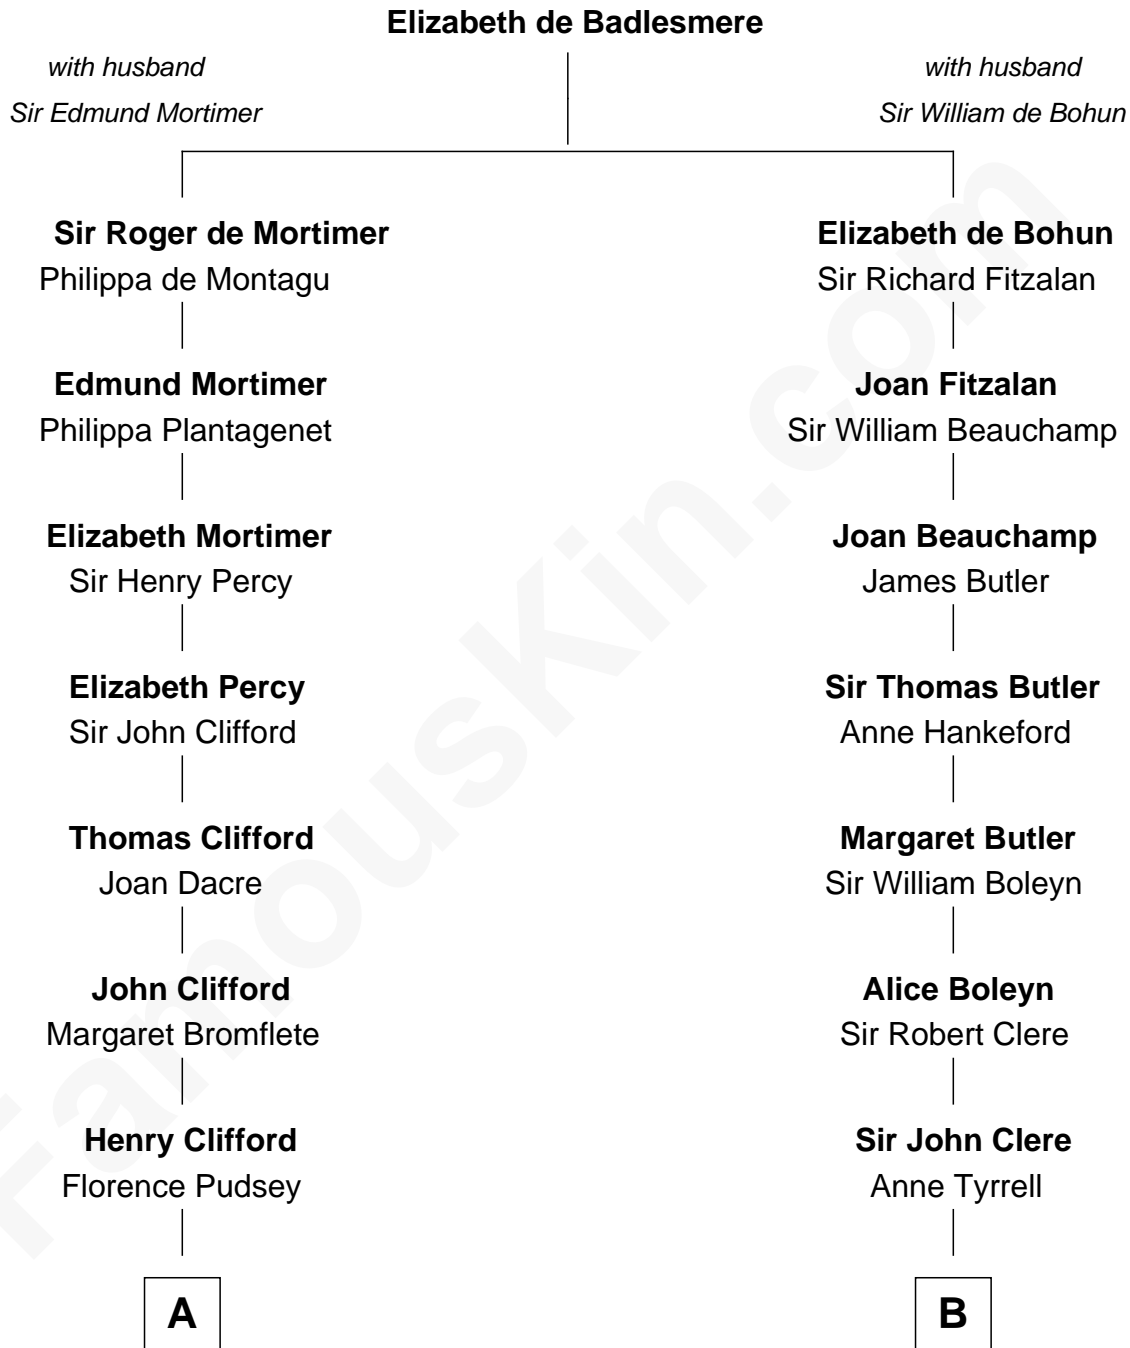

FamousKin.com

Relationship Chart of Fletcher Christian

Leader of the mutiny on the Bounty

16th cousin 5 times removed of

Treat Williams

TV & Movie Actor

C

Rufus M. Gillette

Abigail Payne

Mary Abigail Gillette

George Willey Andrew

Treat Payne Andrew

Eleanor Barnum

Marian Andrew

Richard Norman Williams

Treat Williams