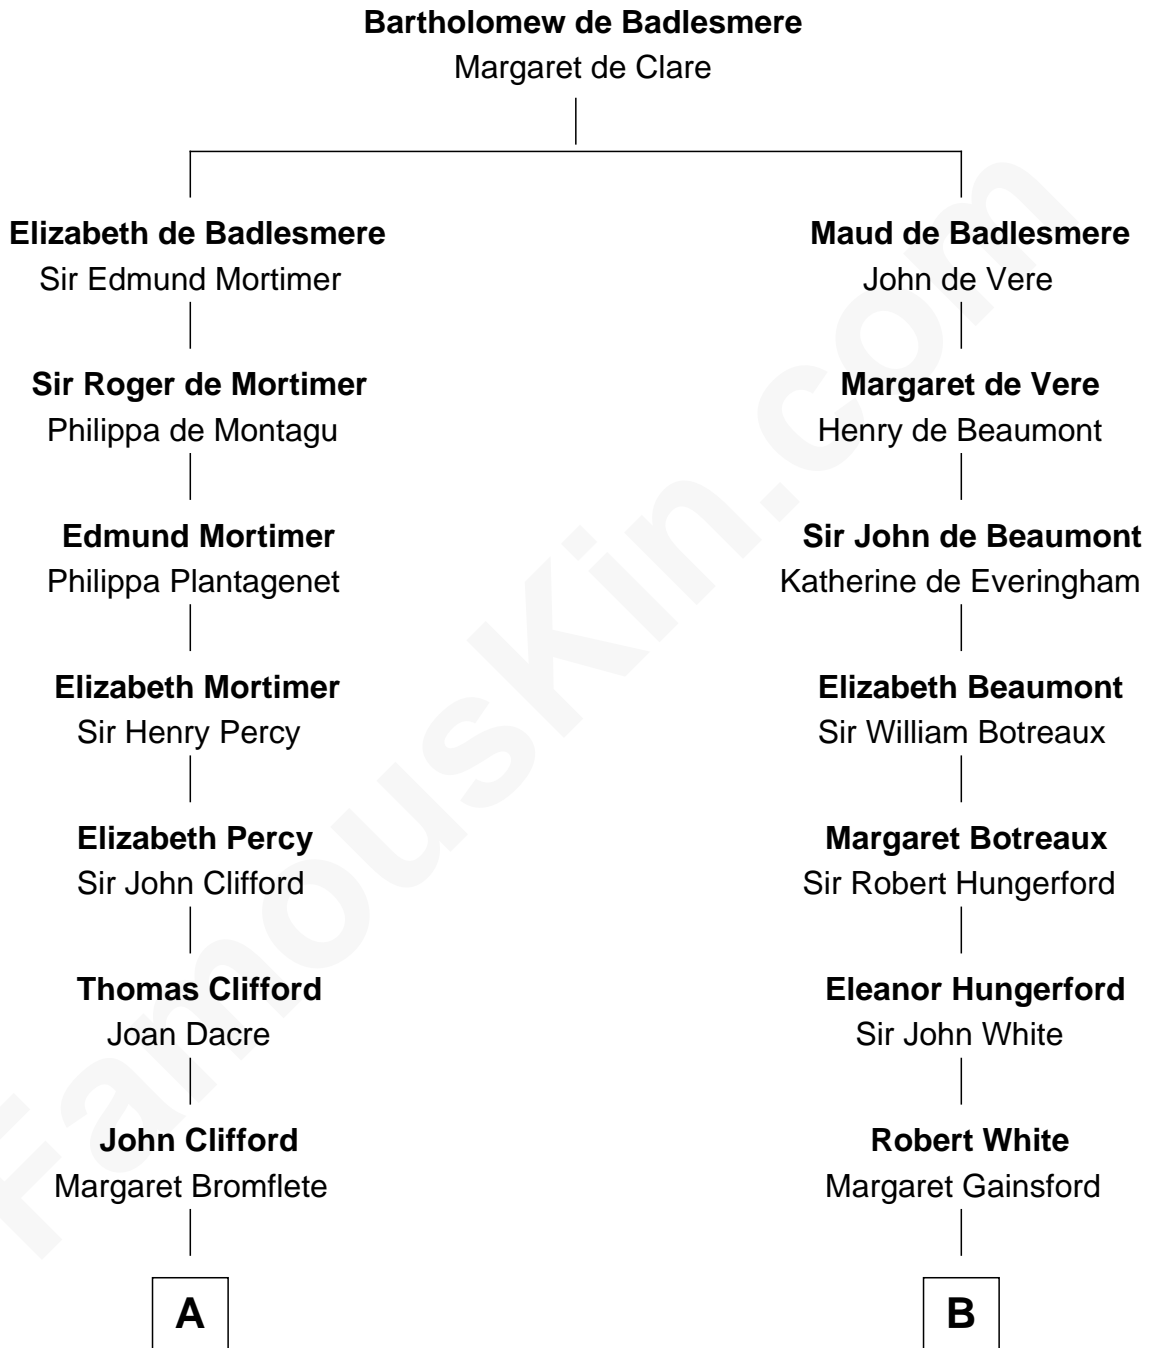

FamousKin.com

Relationship Chart of Fletcher Christian

Leader of the mutiny on the Bounty

17th cousin 1 time removed of

Guillermo Billinghurst

31st President of Peru

C

Guillermo Eugenio Billinghurst

Belisaria Angulo

Guillermo Billinghurst

31st President of Peru

FamousKin.com