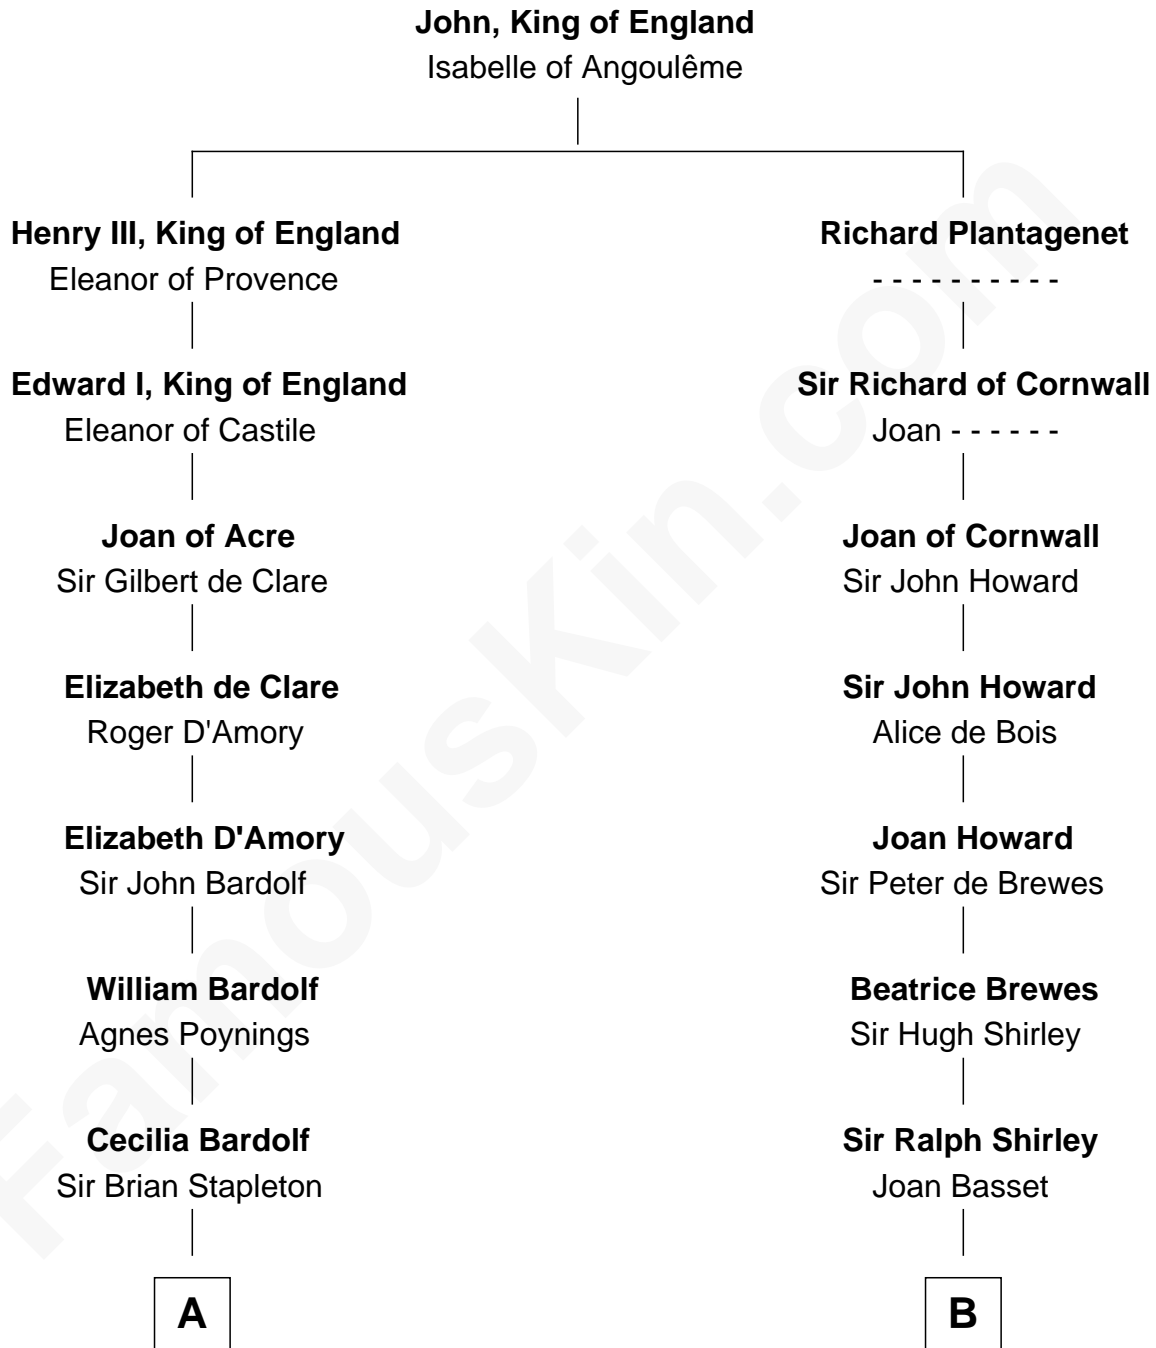

FamousKin.com

Relationship Chart of Fletcher Christian

Leader of the mutiny on the Bounty

18th cousin 2 times removed of

Eugene Foss

45th Governor of Massachusetts

C

Charles Christian

Anne Dixon

Fletcher Christian

Leader of the mutiny on the Bounty

D

Susanna Hallett

Col. Heman Bangs

Amanda Bangs

Samuel Bartlett Foss

George Edmund Foss

Marcia Cordelia Noble

Eugene Foss

45th Governor of Massachusetts

FamousKin.com