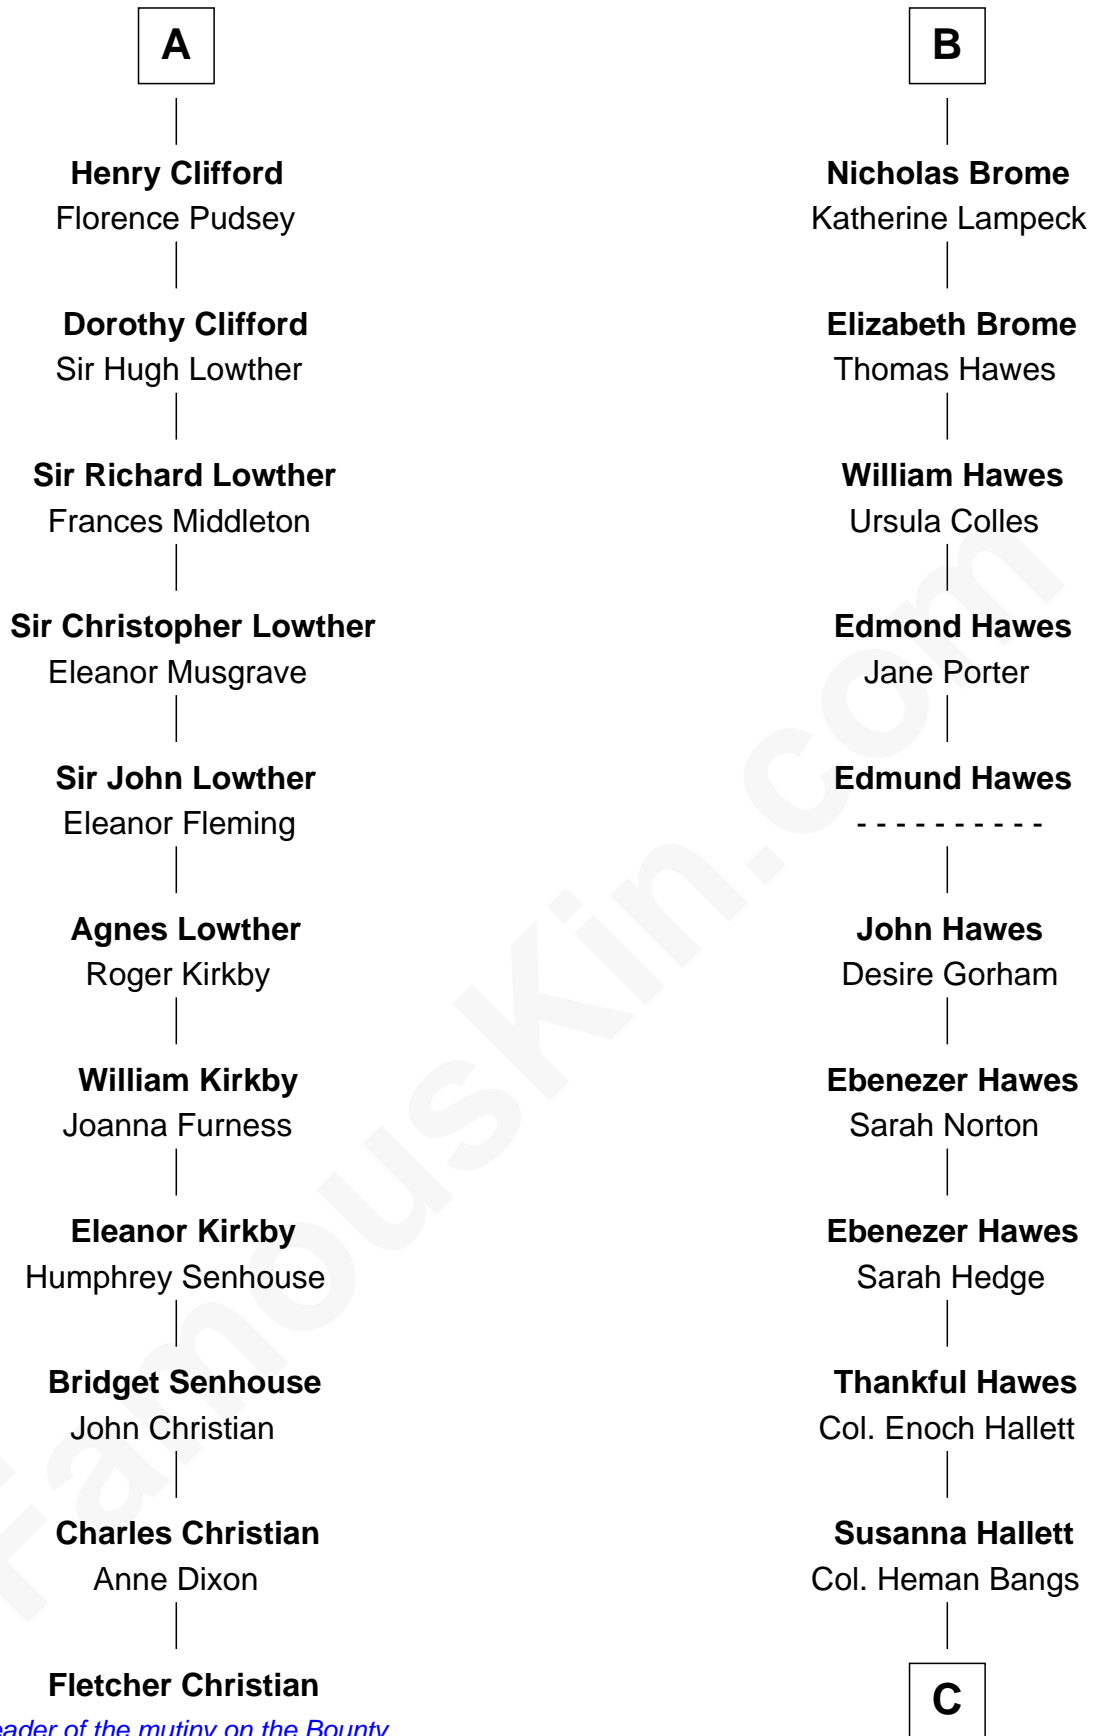

FamousKin.com

Relationship Chart of Fletcher Christian

Leader of the mutiny on the Bounty

17th cousin 2 times removed of

Eugene Foss

45th Governor of Massachusetts

C

Amanda Bangs

Samuel Bartlett Foss

George Edmund Foss

Marcia Cordelia Noble

Eugene Foss

45th Governor of Massachusetts

FamousKin.com