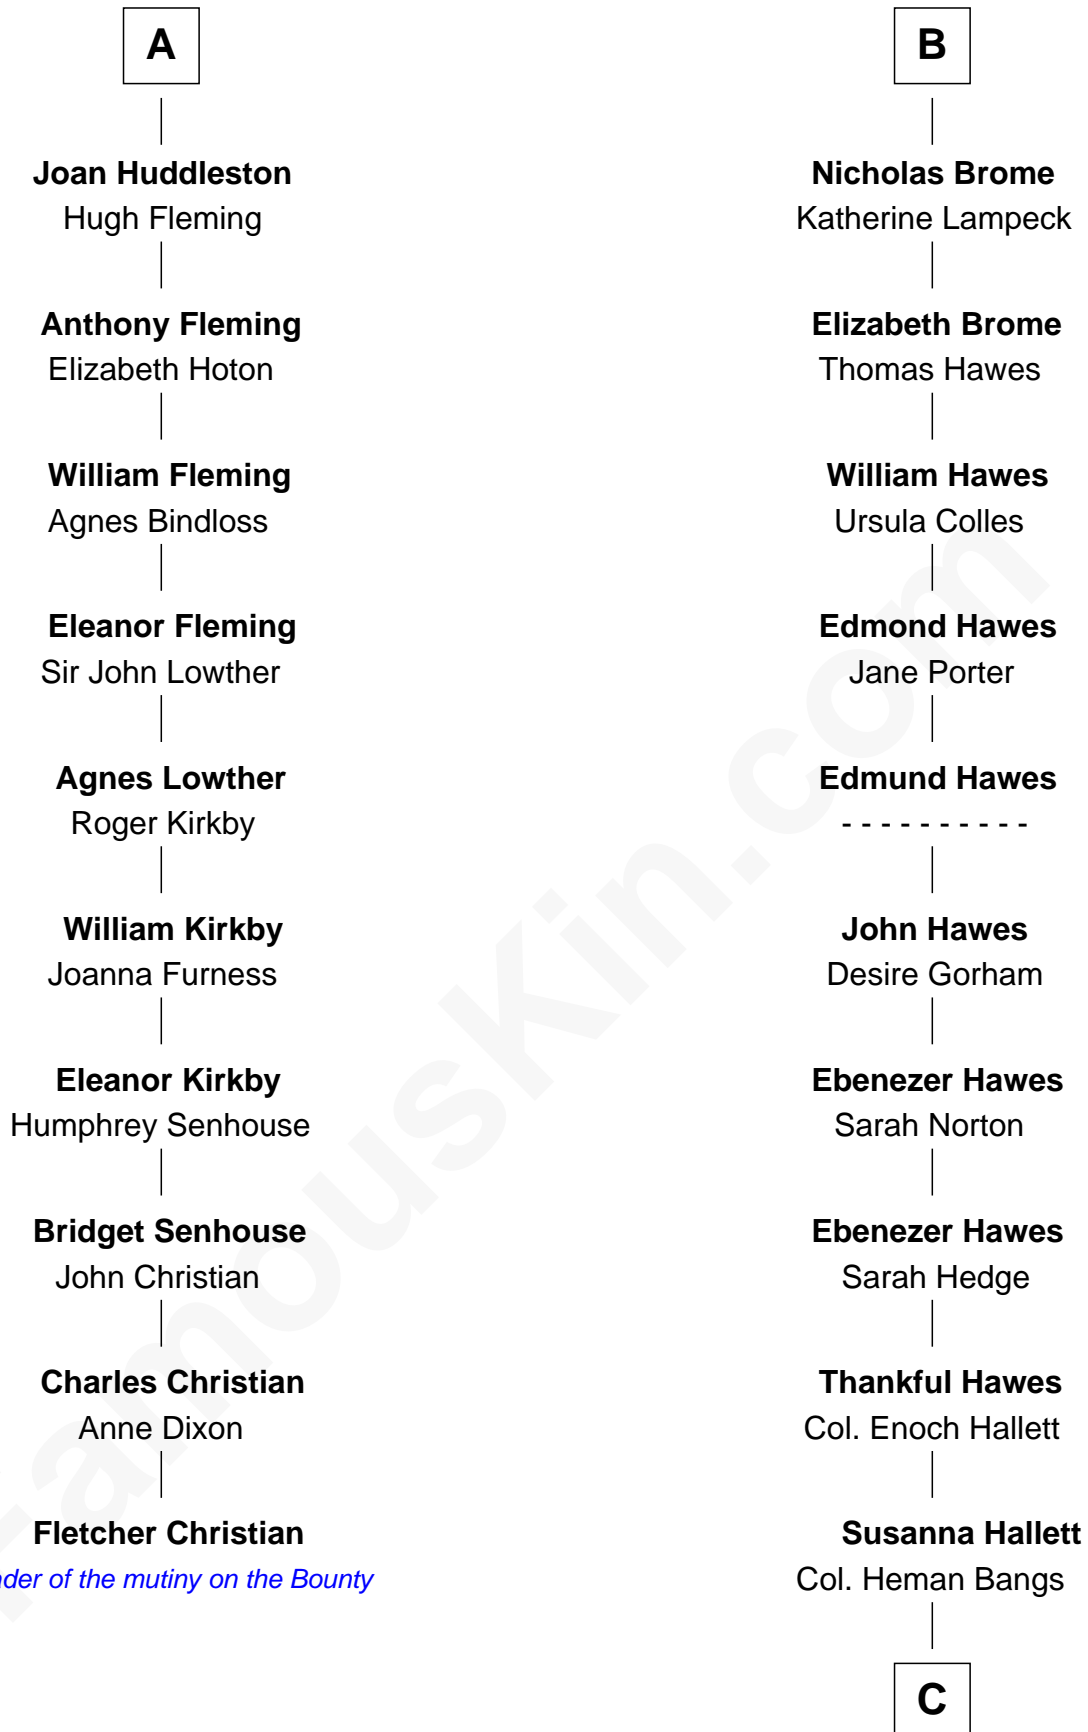

FamousKin.com

Relationship Chart of Fletcher Christian

Leader of the mutiny on the Bounty

16th cousin 3 times removed of

Eugene Foss

45th Governor of Massachusetts

C

Amanda Bangs

Samuel Bartlett Foss

George Edmund Foss

Marcia Cordelia Noble

Eugene Foss

45th Governor of Massachusetts

FamousKin.com