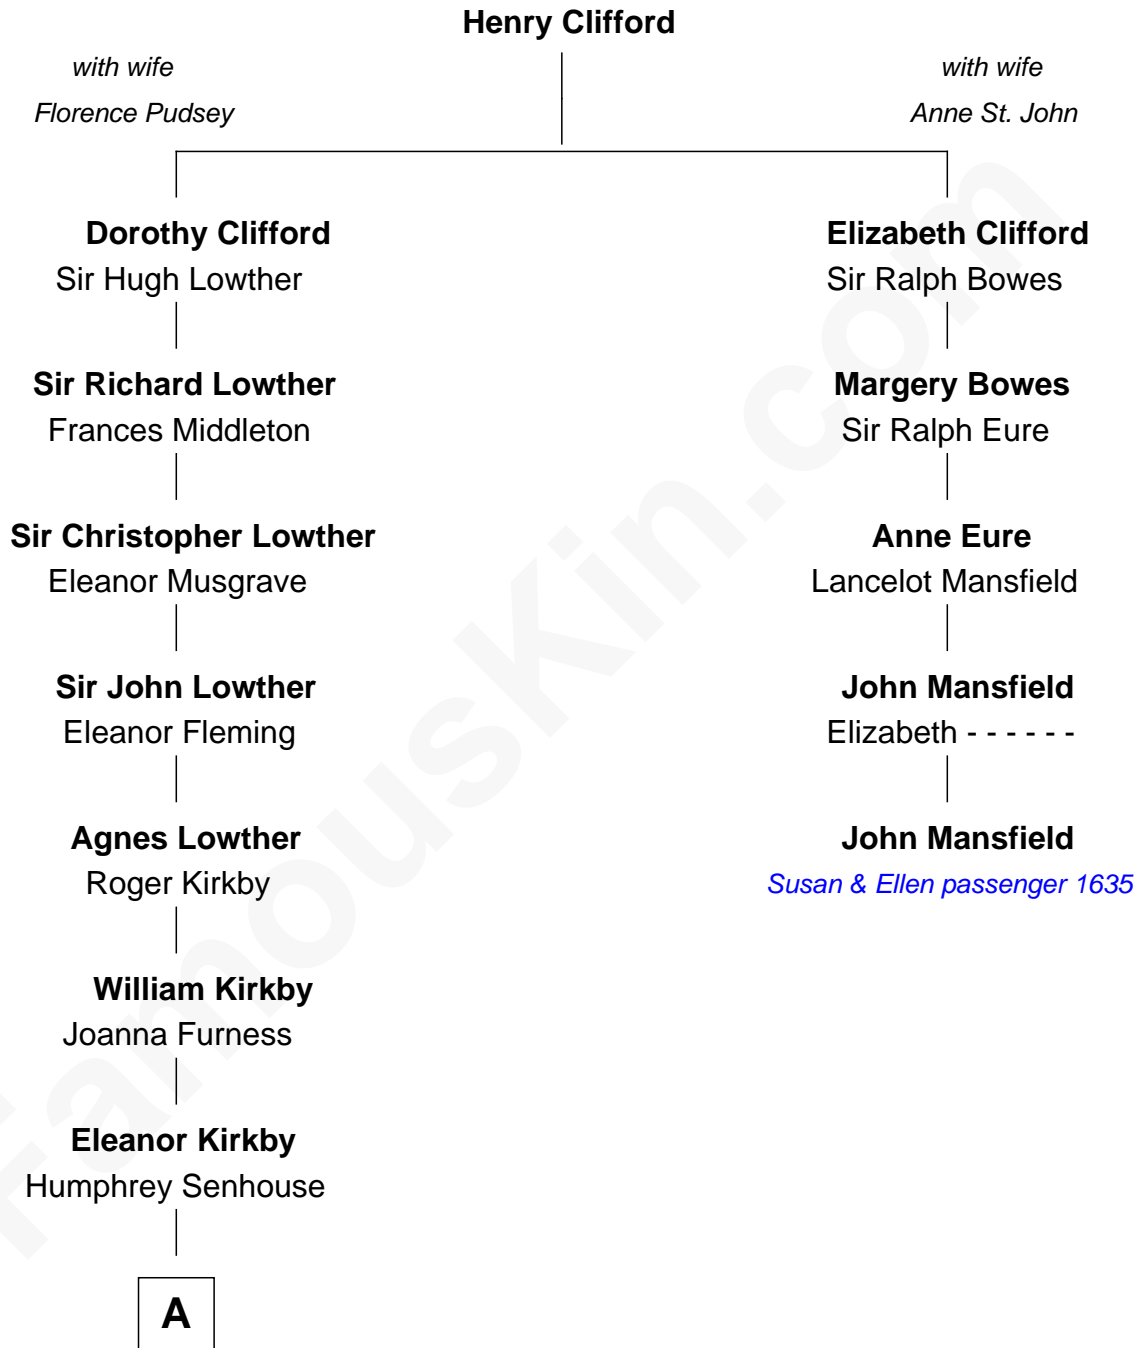

## Relationship Chart of Fletcher Christian

Leader of the mutiny on the Bounty

4th cousin 5 times removed of

**John Mansfield**

(c1601 - 1674) Susan & Ellen passenger 1635

**A**

—  
**Bridget Senhouse**

John Christian

—  
**Charles Christian**

Anne Dixon

—  
**Fletcher Christian**

*Leader of the mutiny on the Bounty*

FamousKin.com