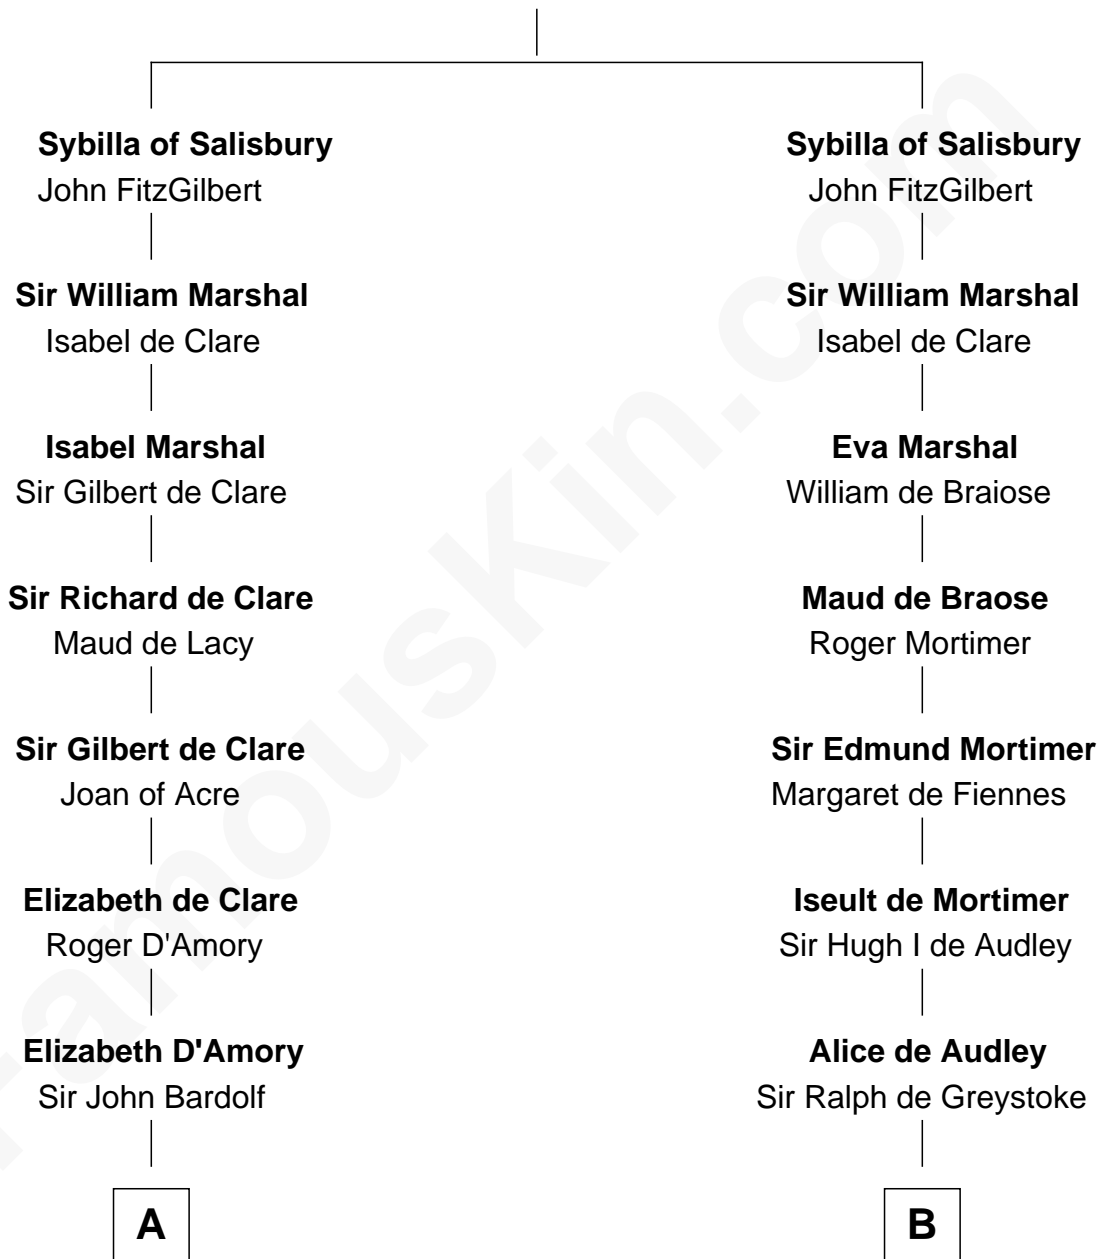

FamousKin.com

Relationship Chart of Fletcher Christian

Leader of the mutiny on the Bounty

16th cousin 4 times removed of

John Mansfield

(c1601 - 1674) Susan & Ellen passenger 1635

Walter of Salisbury

C

—
Humphrey Senhouse

Eleanor Kirkby

—
Bridget Senhouse

John Christian

—
Charles Christian

Anne Dixon

—
Fletcher Christian

Leader of the mutiny on the Bounty