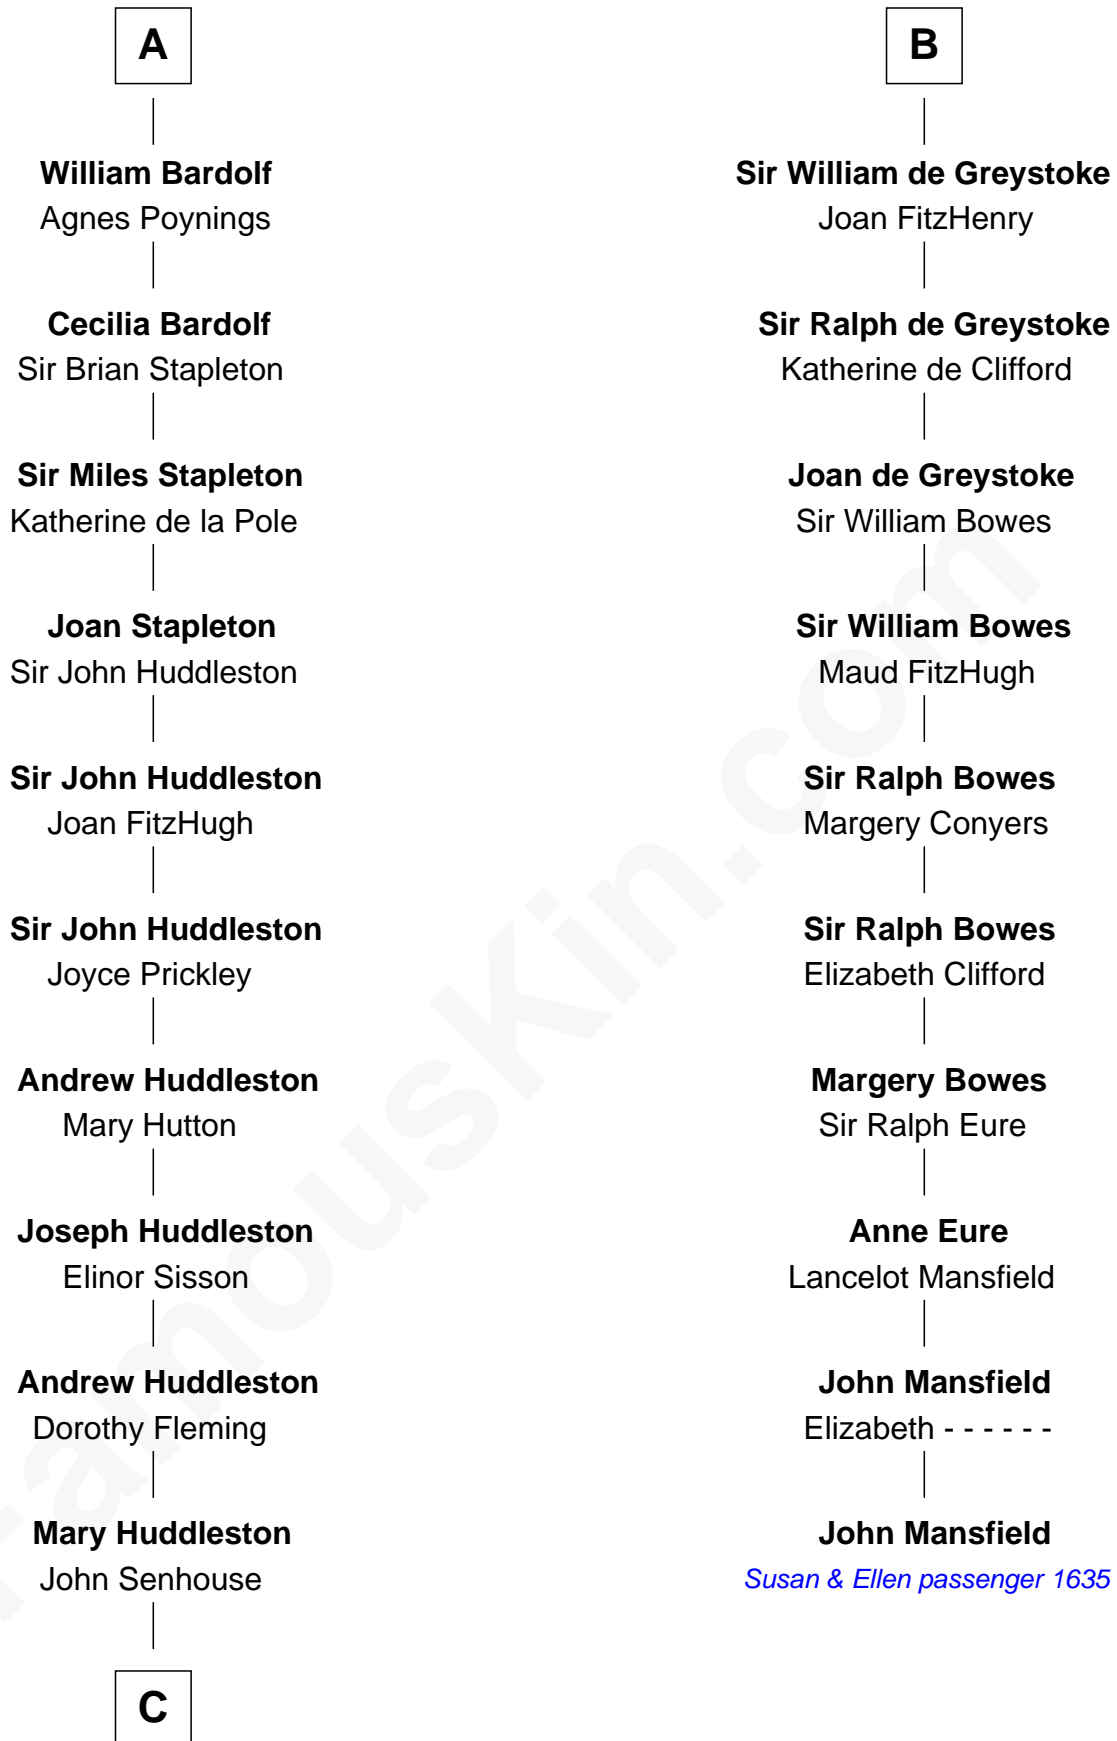

FamousKin.com

Relationship Chart of Fletcher Christian

Leader of the mutiny on the Bounty

16th cousin 4 times removed of

John Mansfield

(c1601 - 1674) Susan & Ellen passenger 1635

Walter of Salisbury

C

—
Humphrey Senhouse

Eleanor Kirkby

—
Bridget Senhouse

John Christian

—
Charles Christian

Anne Dixon

—
Fletcher Christian

Leader of the mutiny on the Bounty