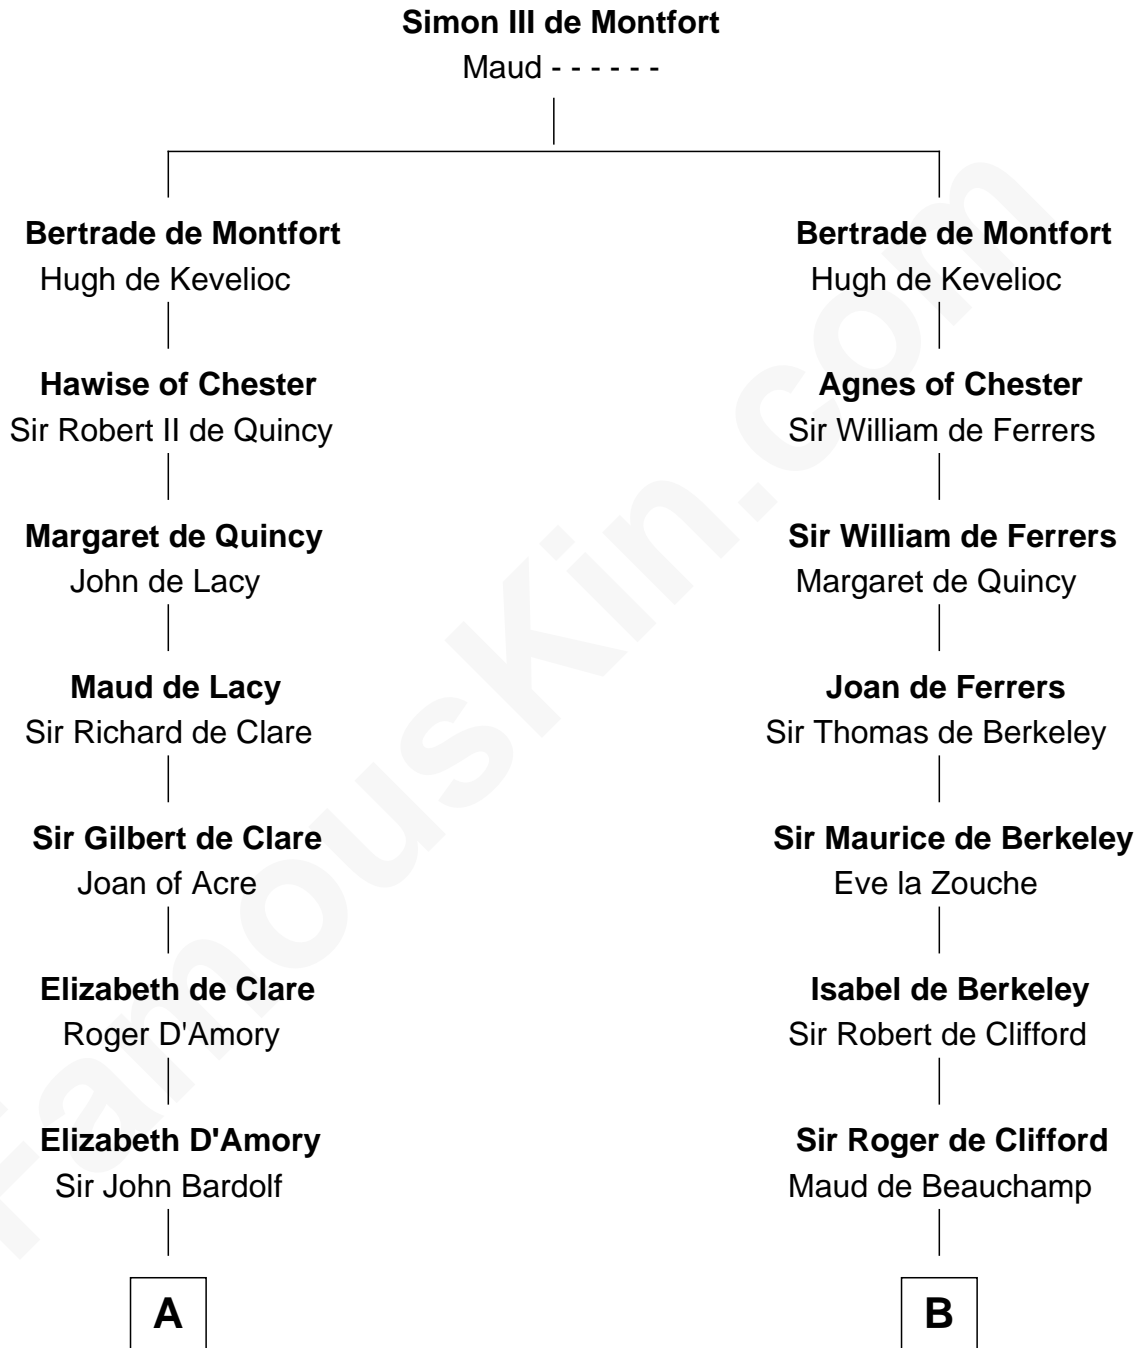

FamousKin.com

Relationship Chart of Fletcher Christian

Leader of the mutiny on the Bounty

15th cousin 5 times removed of

John Mansfield

(c1601 - 1674) Susan & Ellen passenger 1635

C

—
Humphrey Senhouse

Eleanor Kirkby

—
Bridget Senhouse

John Christian

—
Charles Christian

Anne Dixon

—
Fletcher Christian

Leader of the mutiny on the Bounty

FamousKin.com