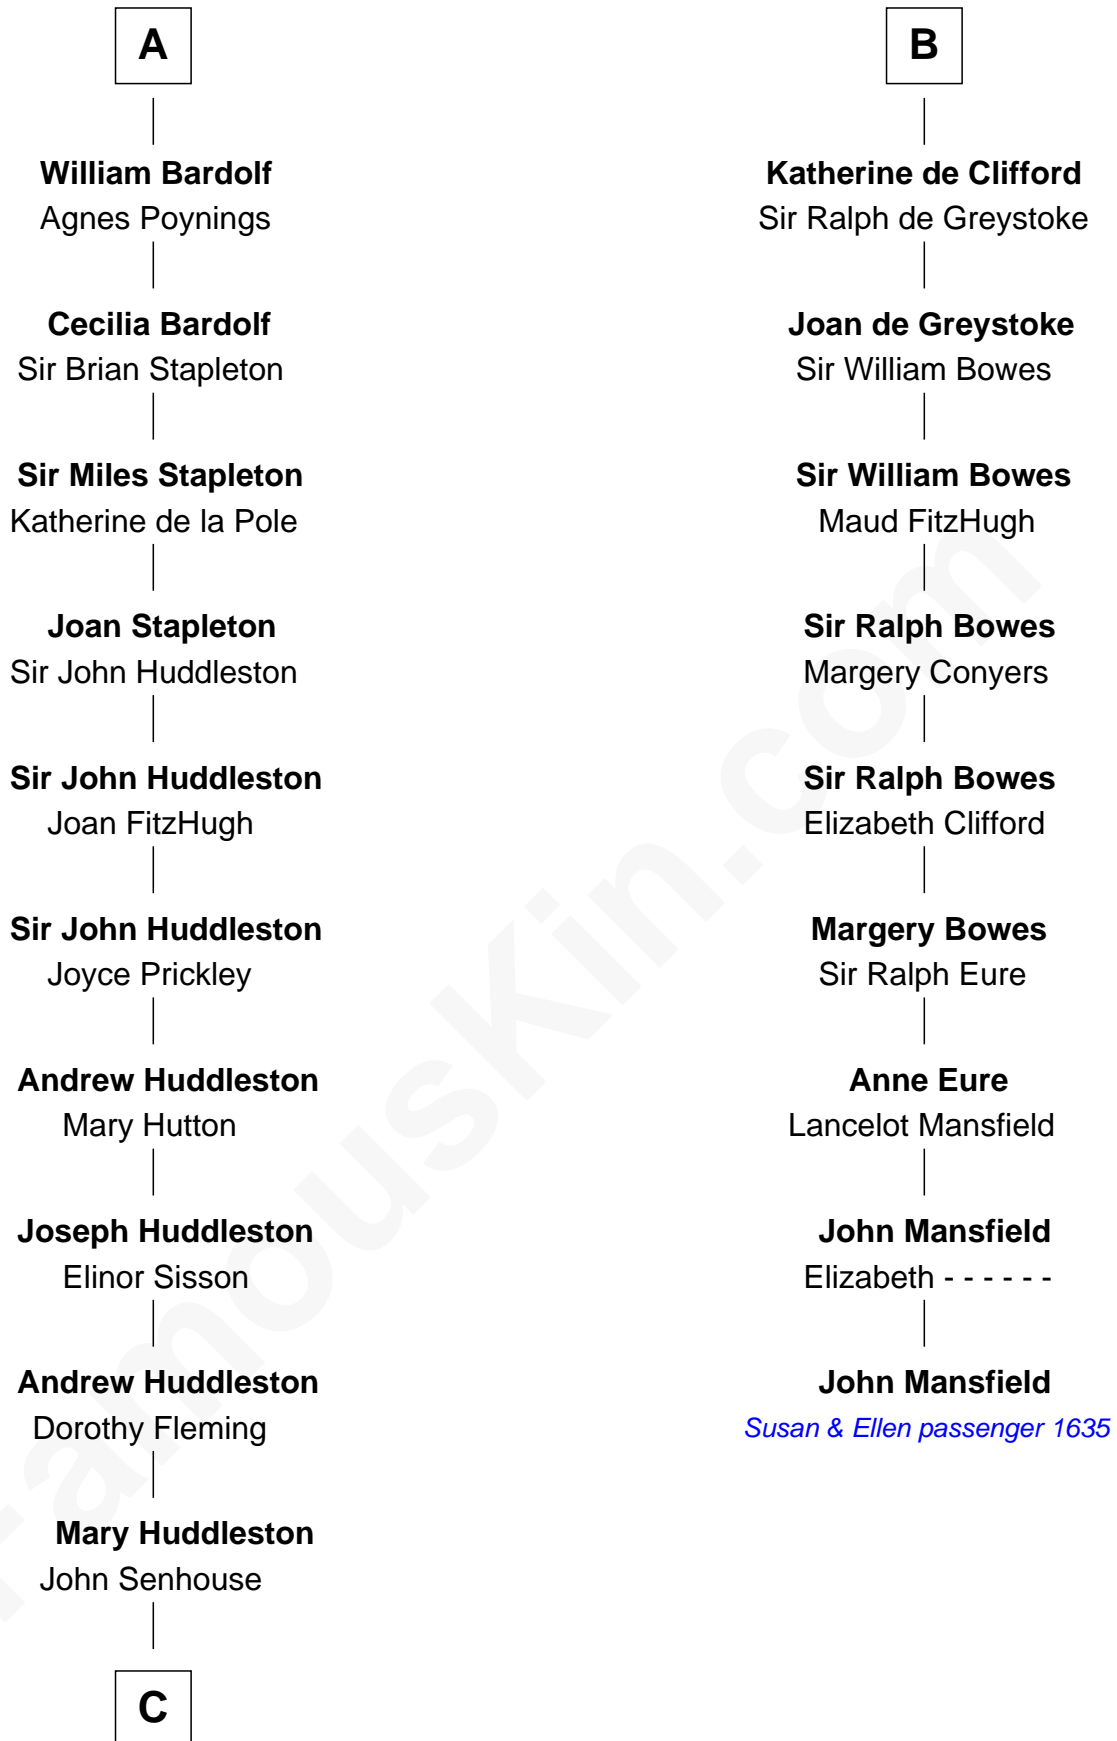

FamousKin.com

Relationship Chart of Fletcher Christian

Leader of the mutiny on the Bounty

15th cousin 5 times removed of

John Mansfield

(c1601 - 1674) Susan & Ellen passenger 1635

C

—
Humphrey Senhouse

Eleanor Kirkby

—
Bridget Senhouse

John Christian

—
Charles Christian

Anne Dixon

—
Fletcher Christian

Leader of the mutiny on the Bounty

FamousKin.com