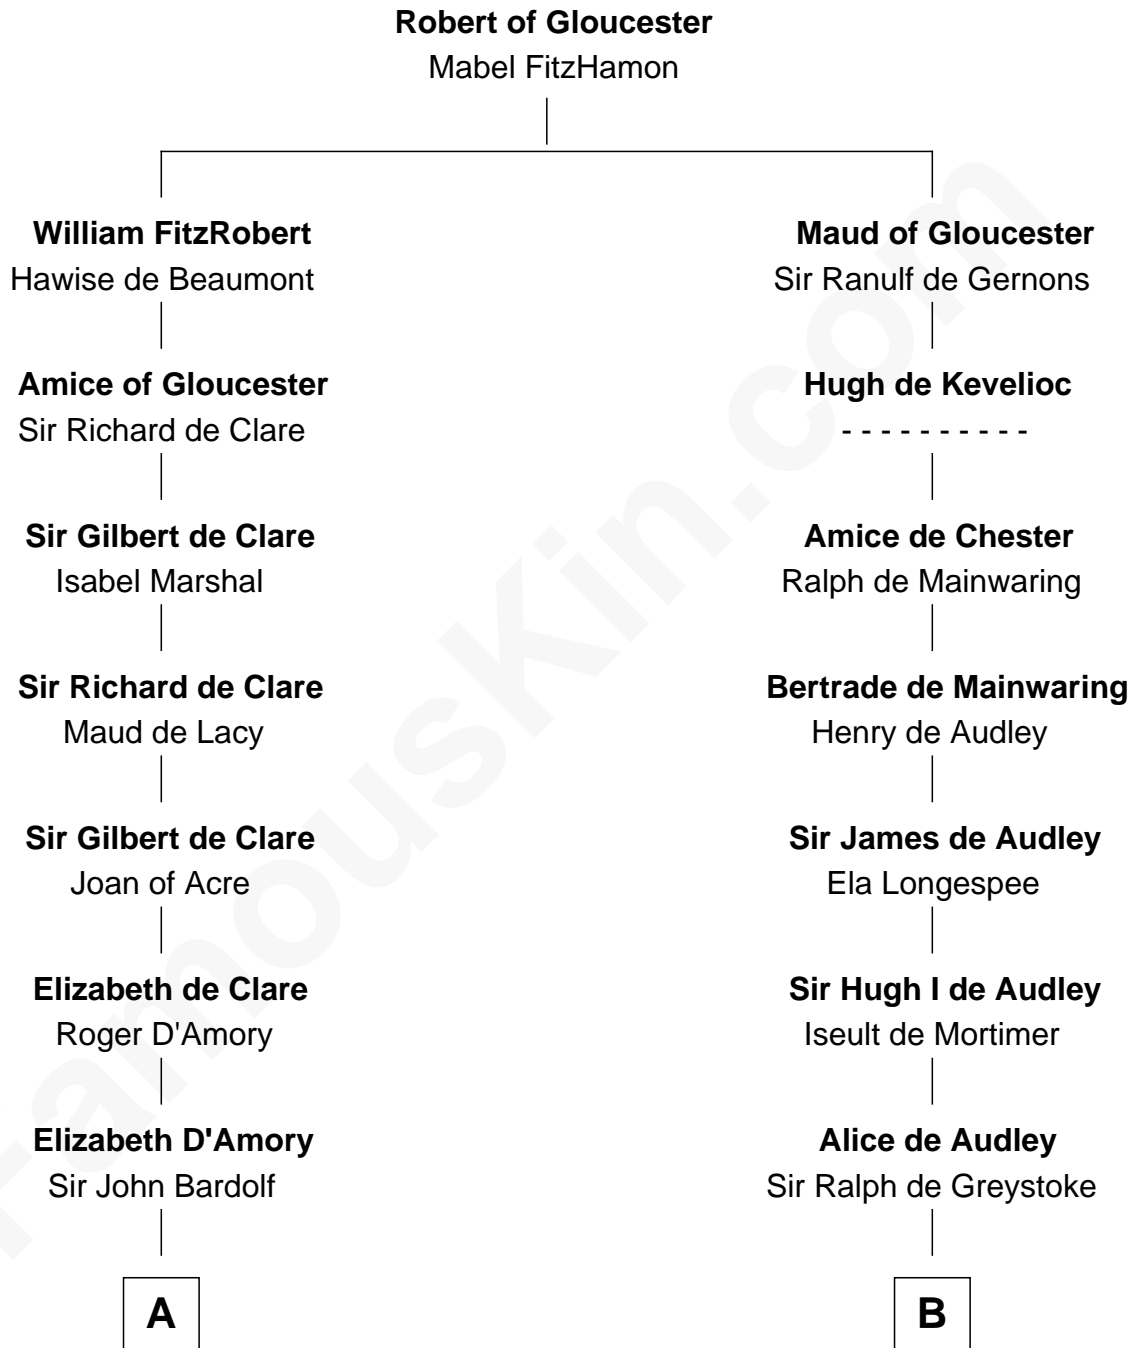

FamousKin.com

Relationship Chart of Fletcher Christian

Leader of the mutiny on the Bounty

16th cousin 4 times removed of

John Mansfield

(c1601 - 1674) Susan & Ellen passenger 1635

C

—
Humphrey Senhouse

Eleanor Kirkby

—
Bridget Senhouse

John Christian

—
Charles Christian

Anne Dixon

—
Fletcher Christian

Leader of the mutiny on the Bounty

FamousKin.com