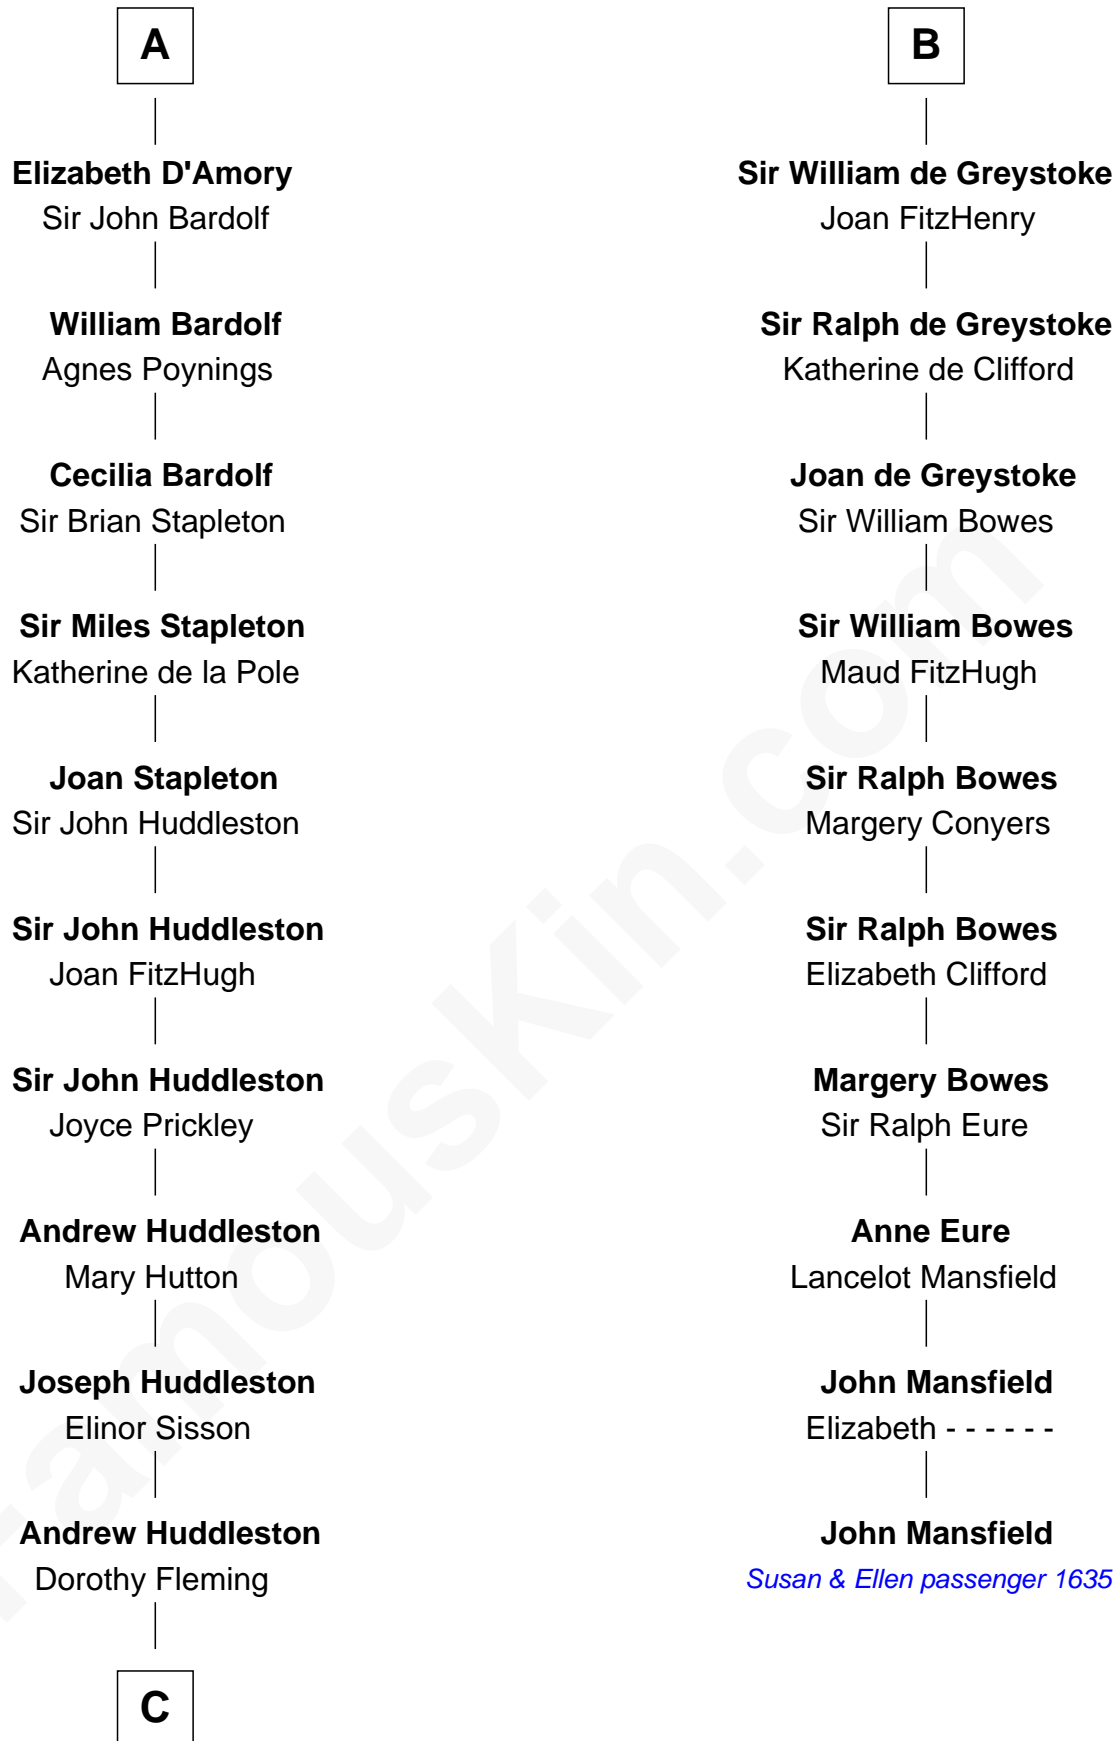

FamousKin.com

Relationship Chart of Fletcher Christian

Leader of the mutiny on the Bounty

16th cousin 5 times removed of

John Mansfield

(c1601 - 1674) Susan & Ellen passenger 1635

C

—
Mary Huddleston

Leader of the mutiny on the Bounty