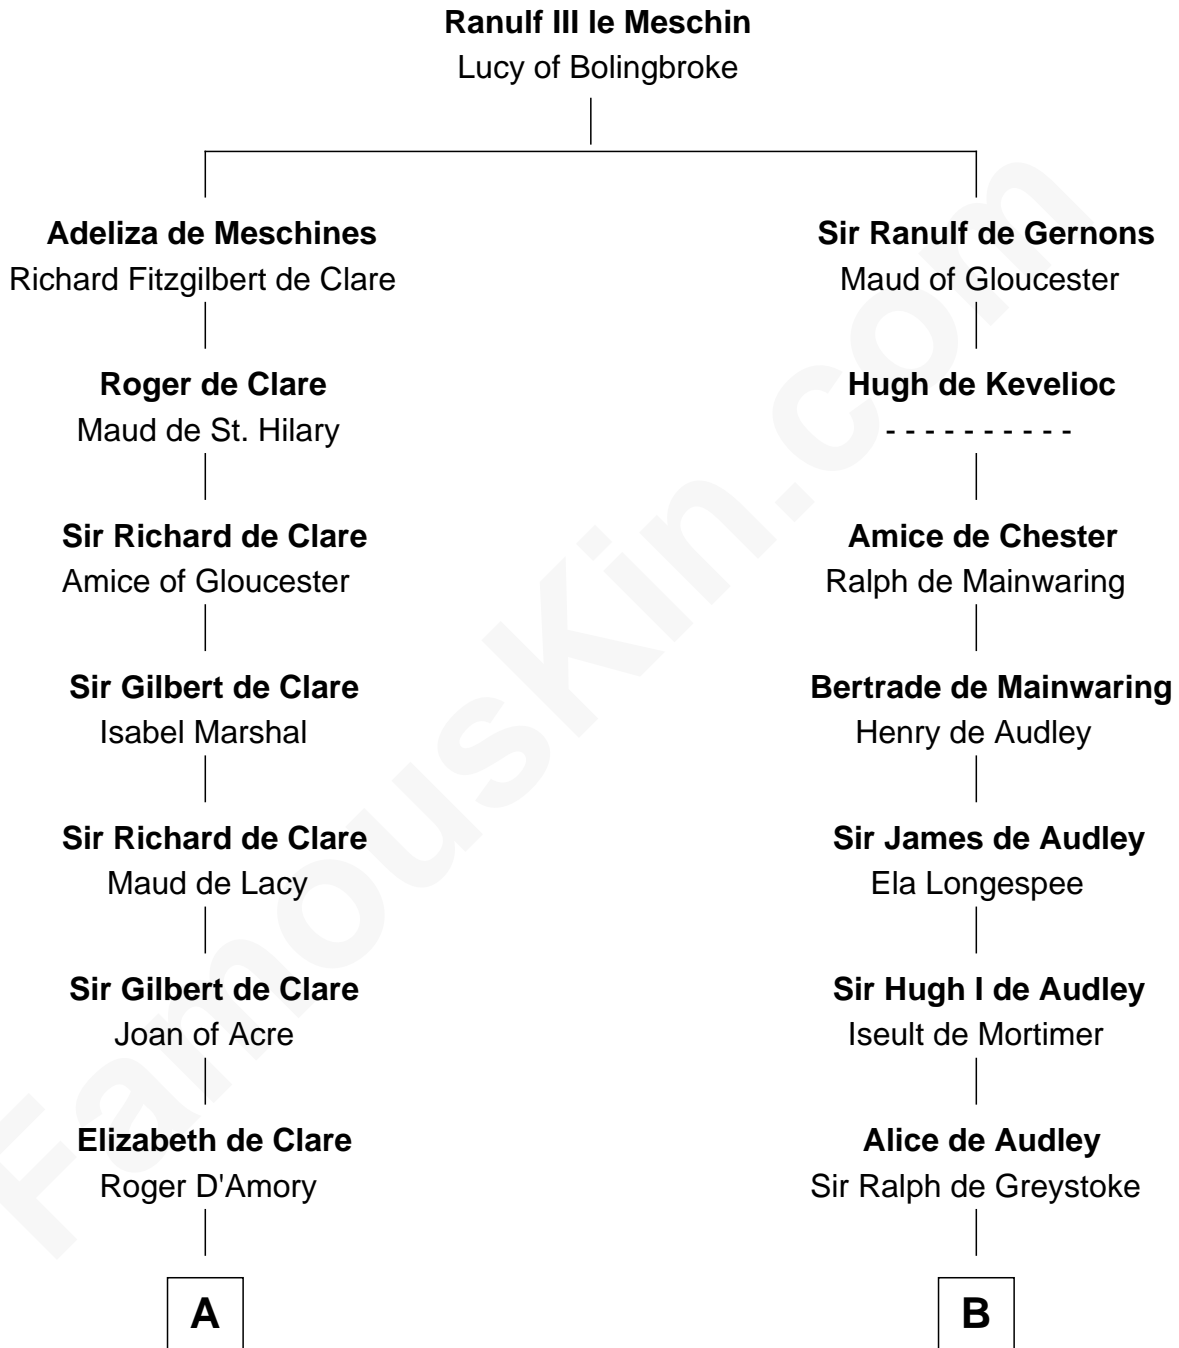

FamousKin.com

Relationship Chart of Fletcher Christian

Leader of the mutiny on the Bounty

16th cousin 5 times removed of

John Mansfield

(c1601 - 1674) Susan & Ellen passenger 1635

C

—
Mary Huddleston

John Senhouse

—
Humphrey Senhouse

Eleanor Kirkby

—
Bridget Senhouse

John Christian

—
Charles Christian

Anne Dixon

—
Fletcher Christian

Leader of the mutiny on the Bounty