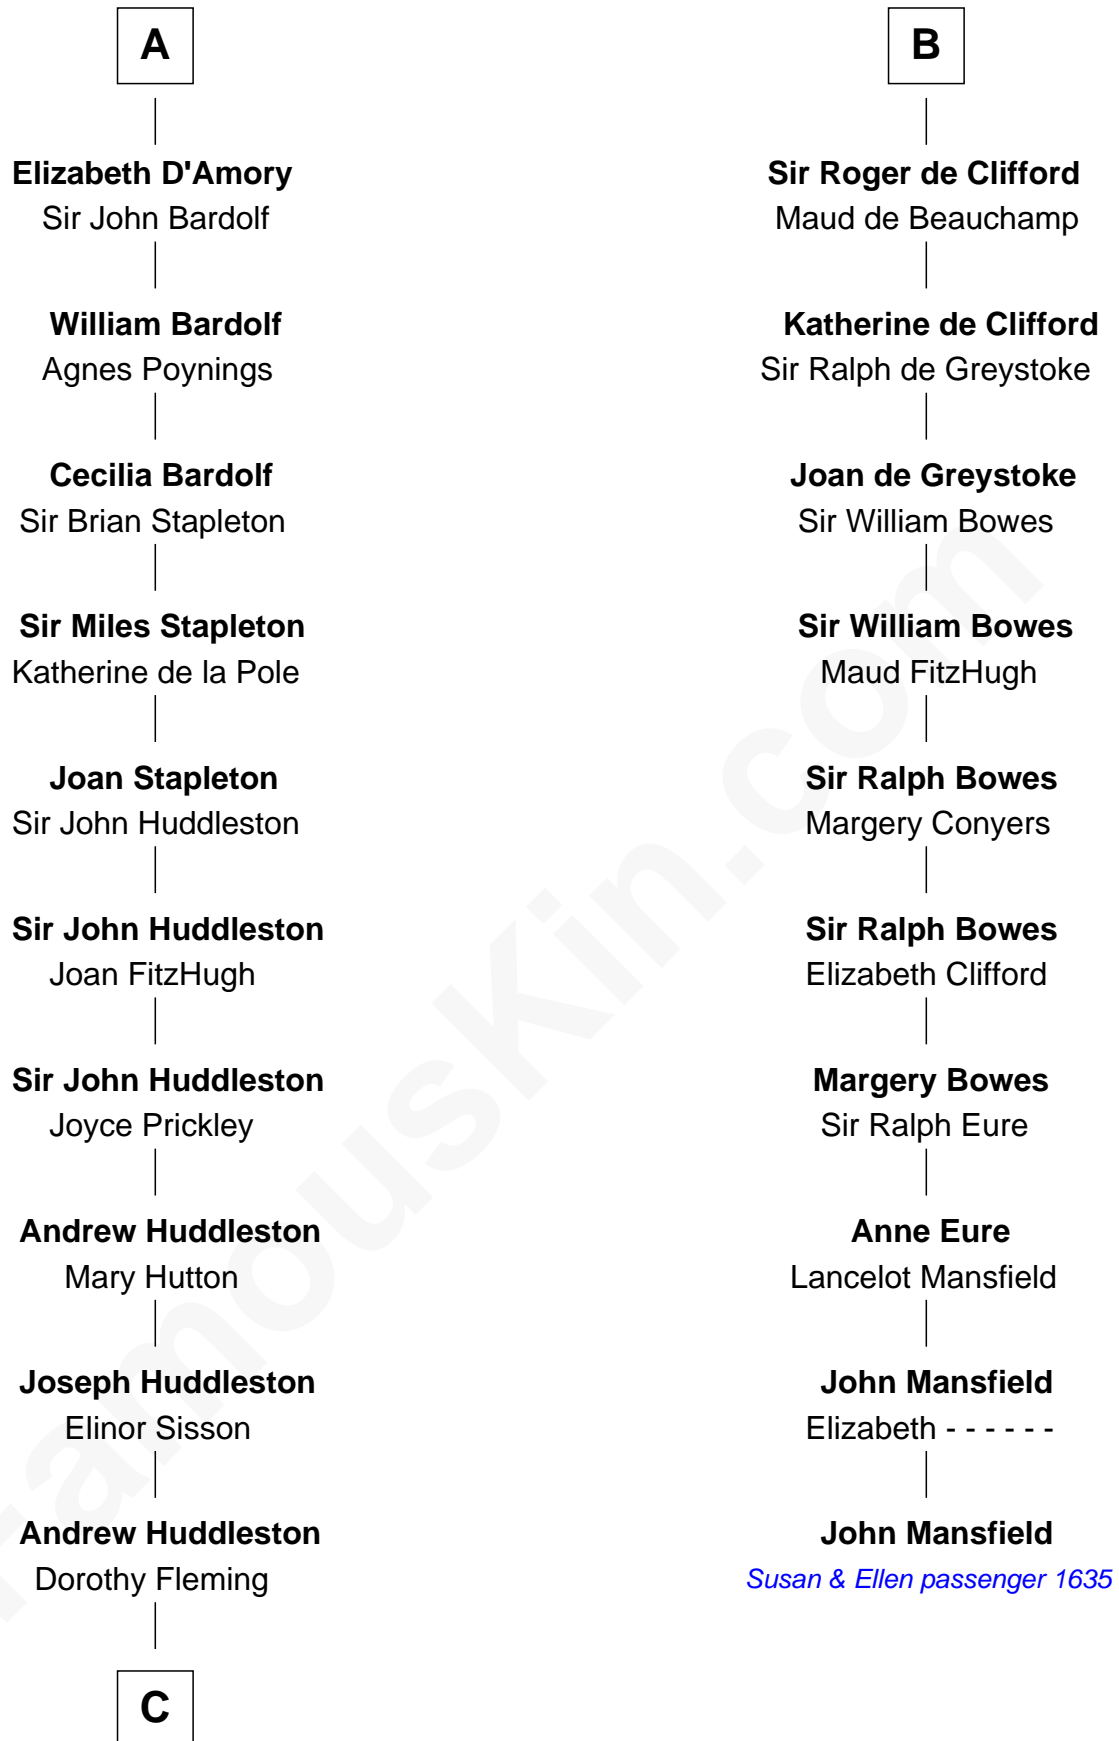

## Relationship Chart of Fletcher Christian

Leader of the mutiny on the Bounty

16th cousin 5 times removed of

**John Mansfield**

(c1601 - 1674) Susan & Ellen passenger 1635

**Saher I de Quincy**

Maud de St. Liz

**C**

—  
**Mary Huddleston**

John Senhouse

—  
**Humphrey Senhouse**

Eleanor Kirkby

—  
**Bridget Senhouse**

John Christian

—  
**Charles Christian**

Anne Dixon

—  
**Fletcher Christian**

*Leader of the mutiny on the Bounty*