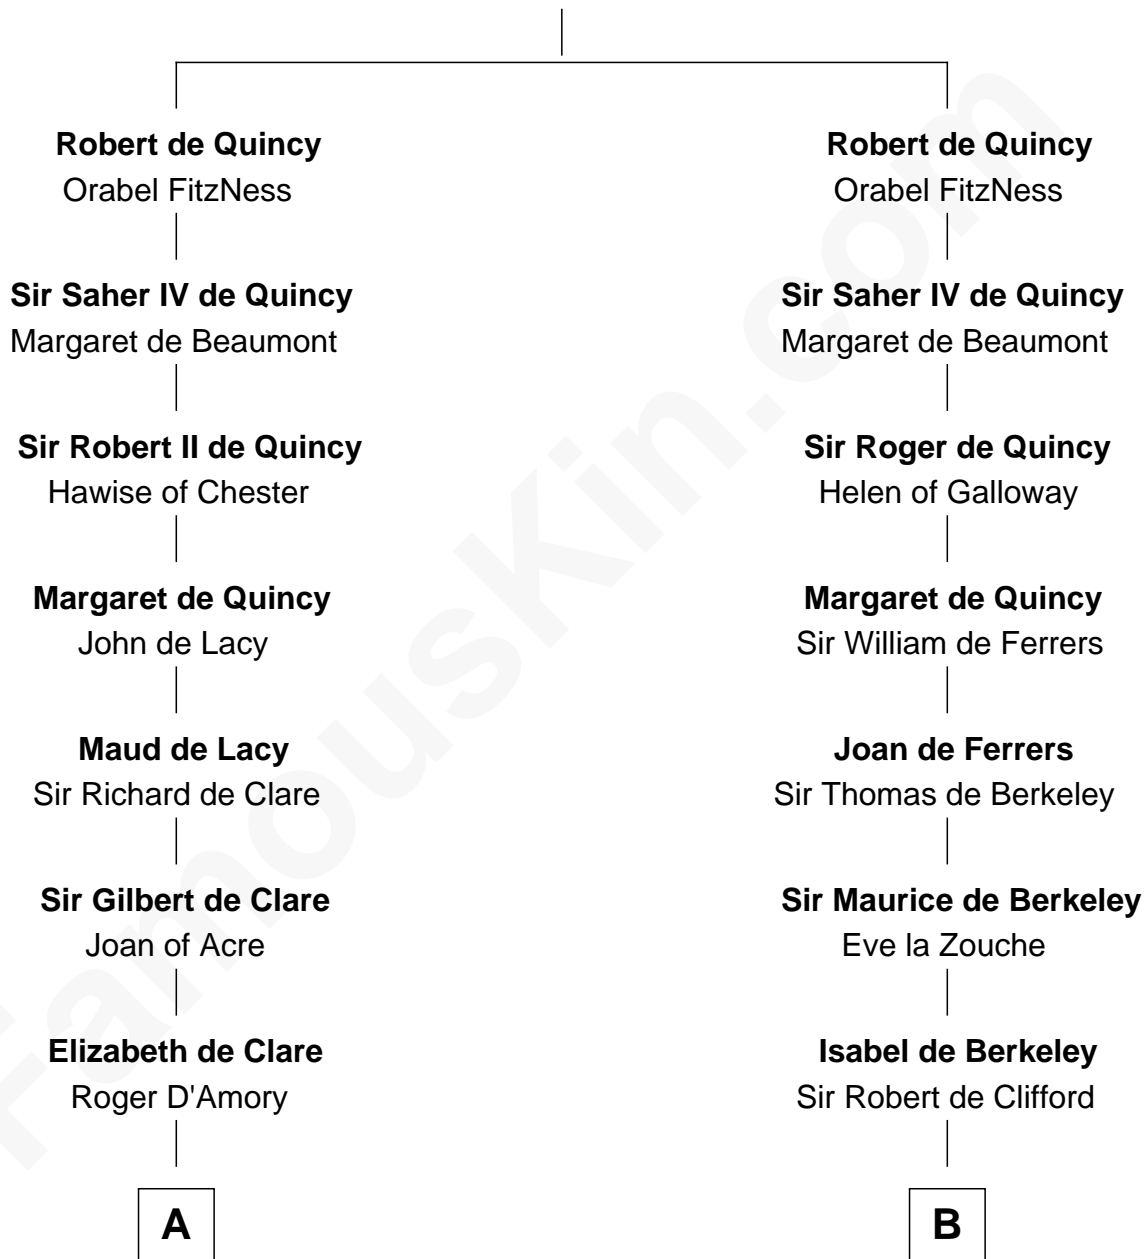

## Relationship Chart of Fletcher Christian

Leader of the mutiny on the Bounty

16th cousin 5 times removed of

**John Mansfield**

(c1601 - 1674) Susan & Ellen passenger 1635

**Saher I de Quincy**

Maud de St. Liz

**C**

—  
**Mary Huddleston**

John Senhouse

—  
**Humphrey Senhouse**

Eleanor Kirkby

—  
**Bridget Senhouse**

John Christian

—  
**Charles Christian**

Anne Dixon

—  
**Fletcher Christian**

*Leader of the mutiny on the Bounty*