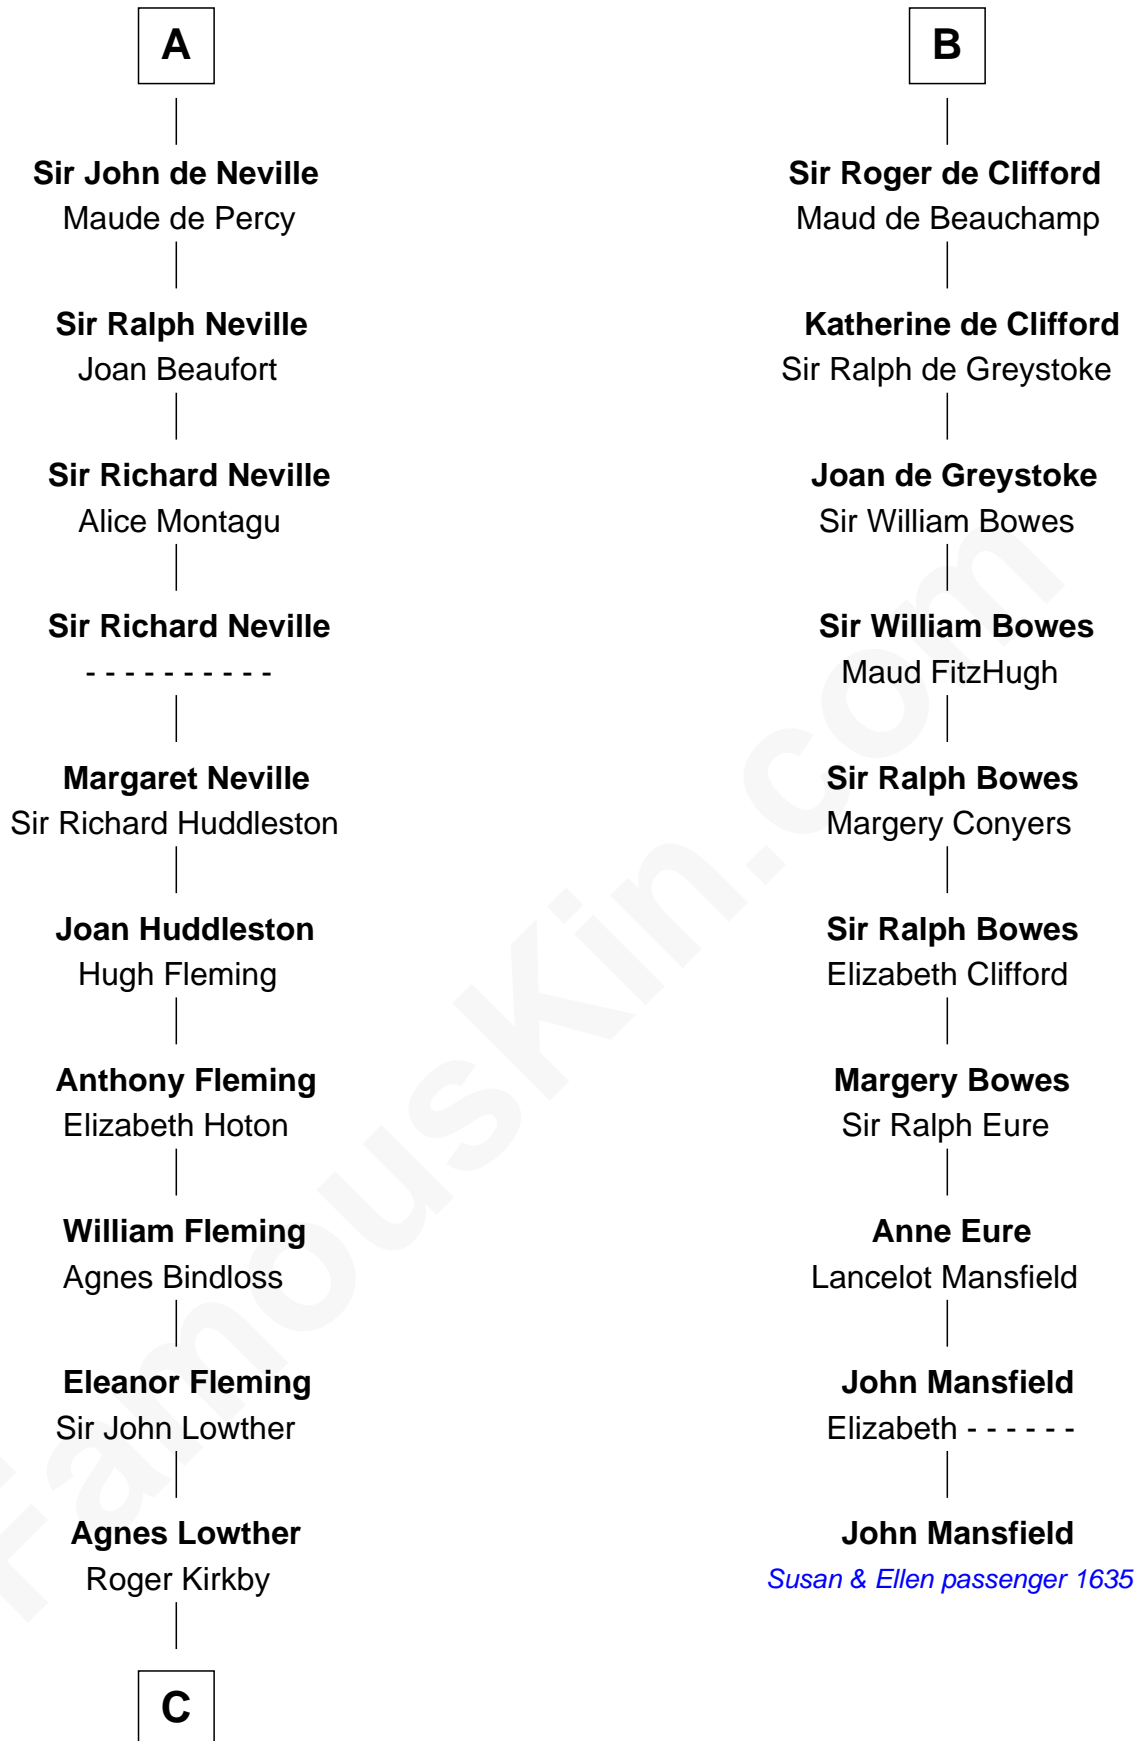

## Relationship Chart of Fletcher Christian

Leader of the mutiny on the Bounty

16th cousin 5 times removed of

**John Mansfield**

(c1601 - 1674) Susan & Ellen passenger 1635

**Richard de Morville**

Avice of Lancaster

**C**

William Kirkby  
Joanna Furness

Eleanor Kirkby  
Humphrey Senhouse

Bridget Senhouse  
John Christian

Charles Christian  
Anne Dixon

Fletcher Christian  
*Leader of the mutiny on the Bounty*

FamousKin.com