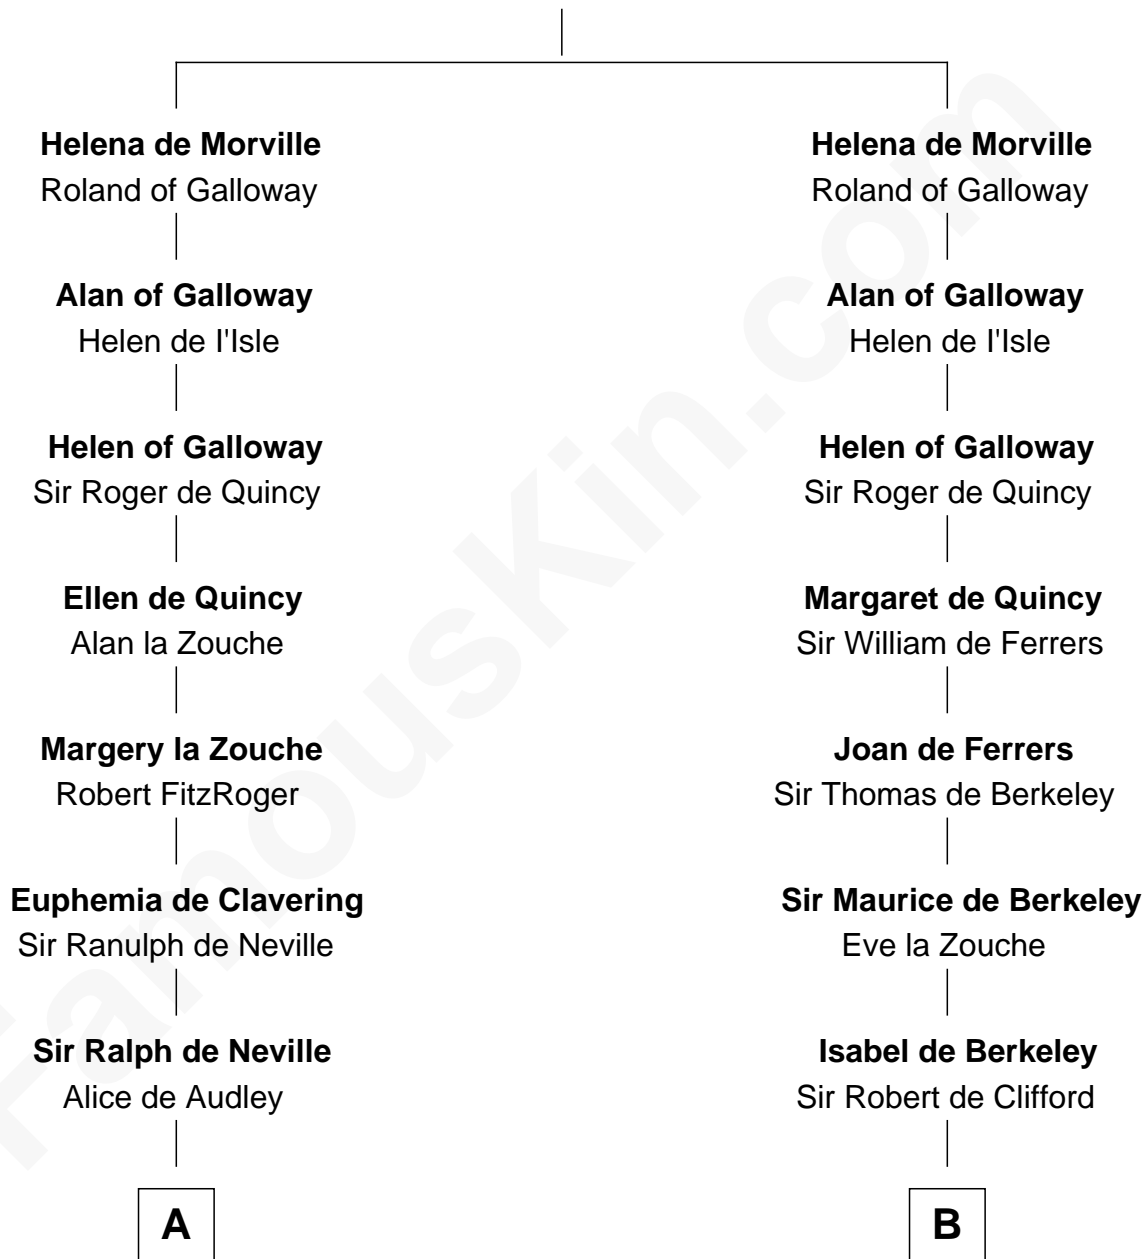

## Relationship Chart of Fletcher Christian

Leader of the mutiny on the Bounty

16th cousin 5 times removed of

**John Mansfield**

(c1601 - 1674) Susan & Ellen passenger 1635

**Richard de Morville**

Avice of Lancaster

**C**

William Kirkby  
Joanna Furness

Eleanor Kirkby  
Humphrey Senhouse

Bridget Senhouse  
John Christian

Charles Christian  
Anne Dixon

Fletcher Christian  
*Leader of the mutiny on the Bounty*

FamousKin.com