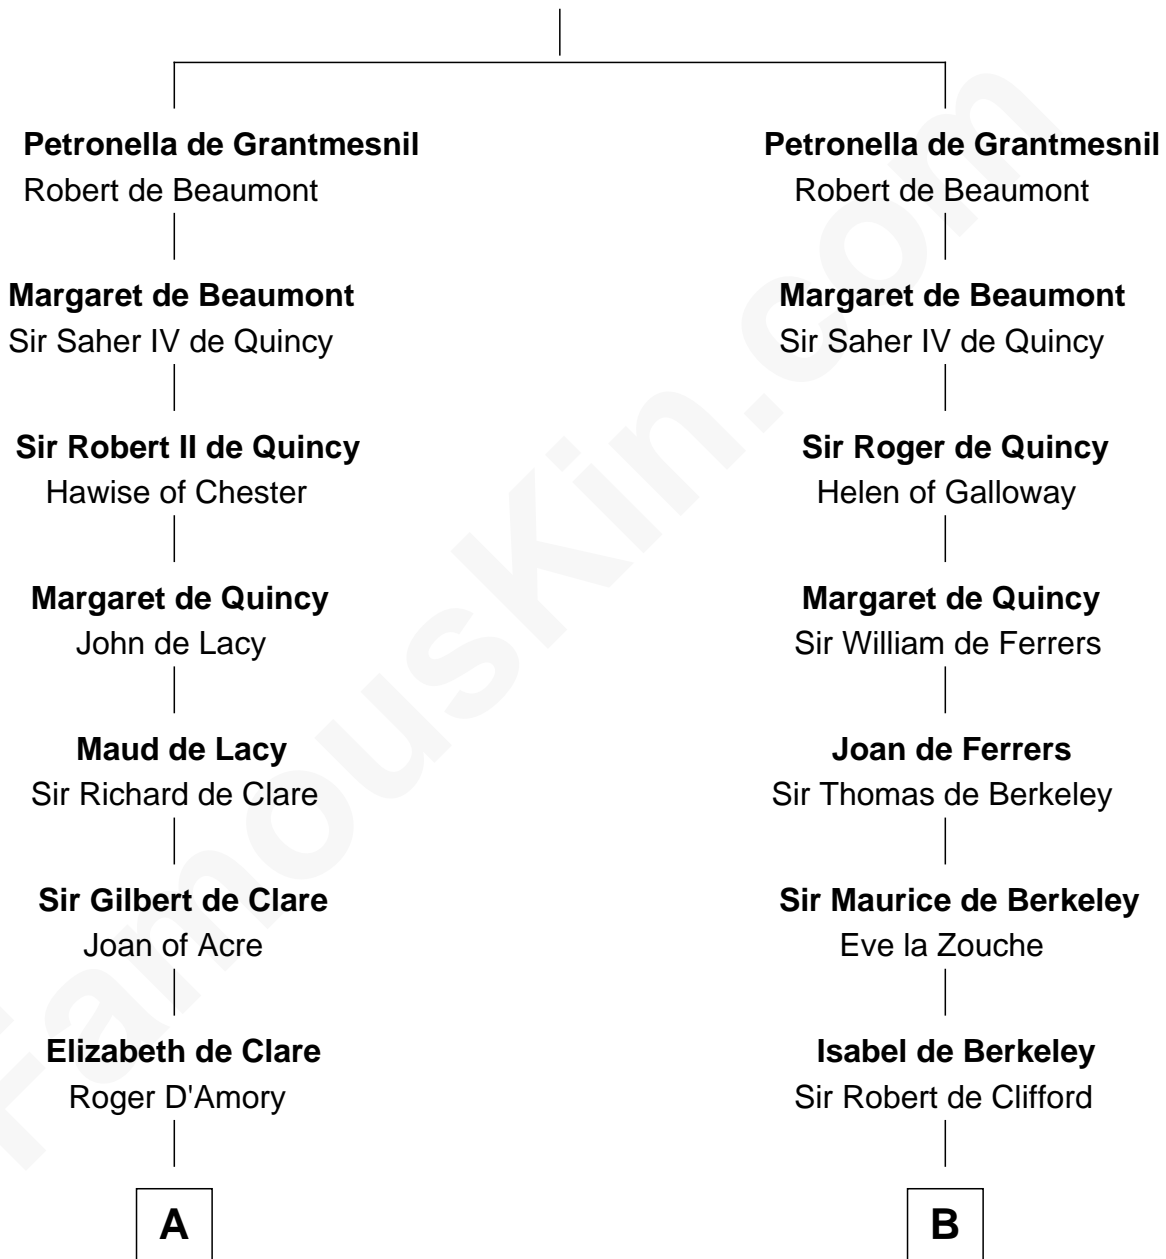

FamousKin.com

Relationship Chart of Fletcher Christian

Leader of the mutiny on the Bounty

16th cousin 5 times removed of

John Mansfield

(c1601 - 1674) Susan & Ellen passenger 1635

Hugh de Grantmesnil

C

—
Mary Huddleston

John Senhouse

—
Humphrey Senhouse

Eleanor Kirkby

—
Bridget Senhouse

John Christian

—
Charles Christian

Anne Dixon

—
Fletcher Christian

Leader of the mutiny on the Bounty