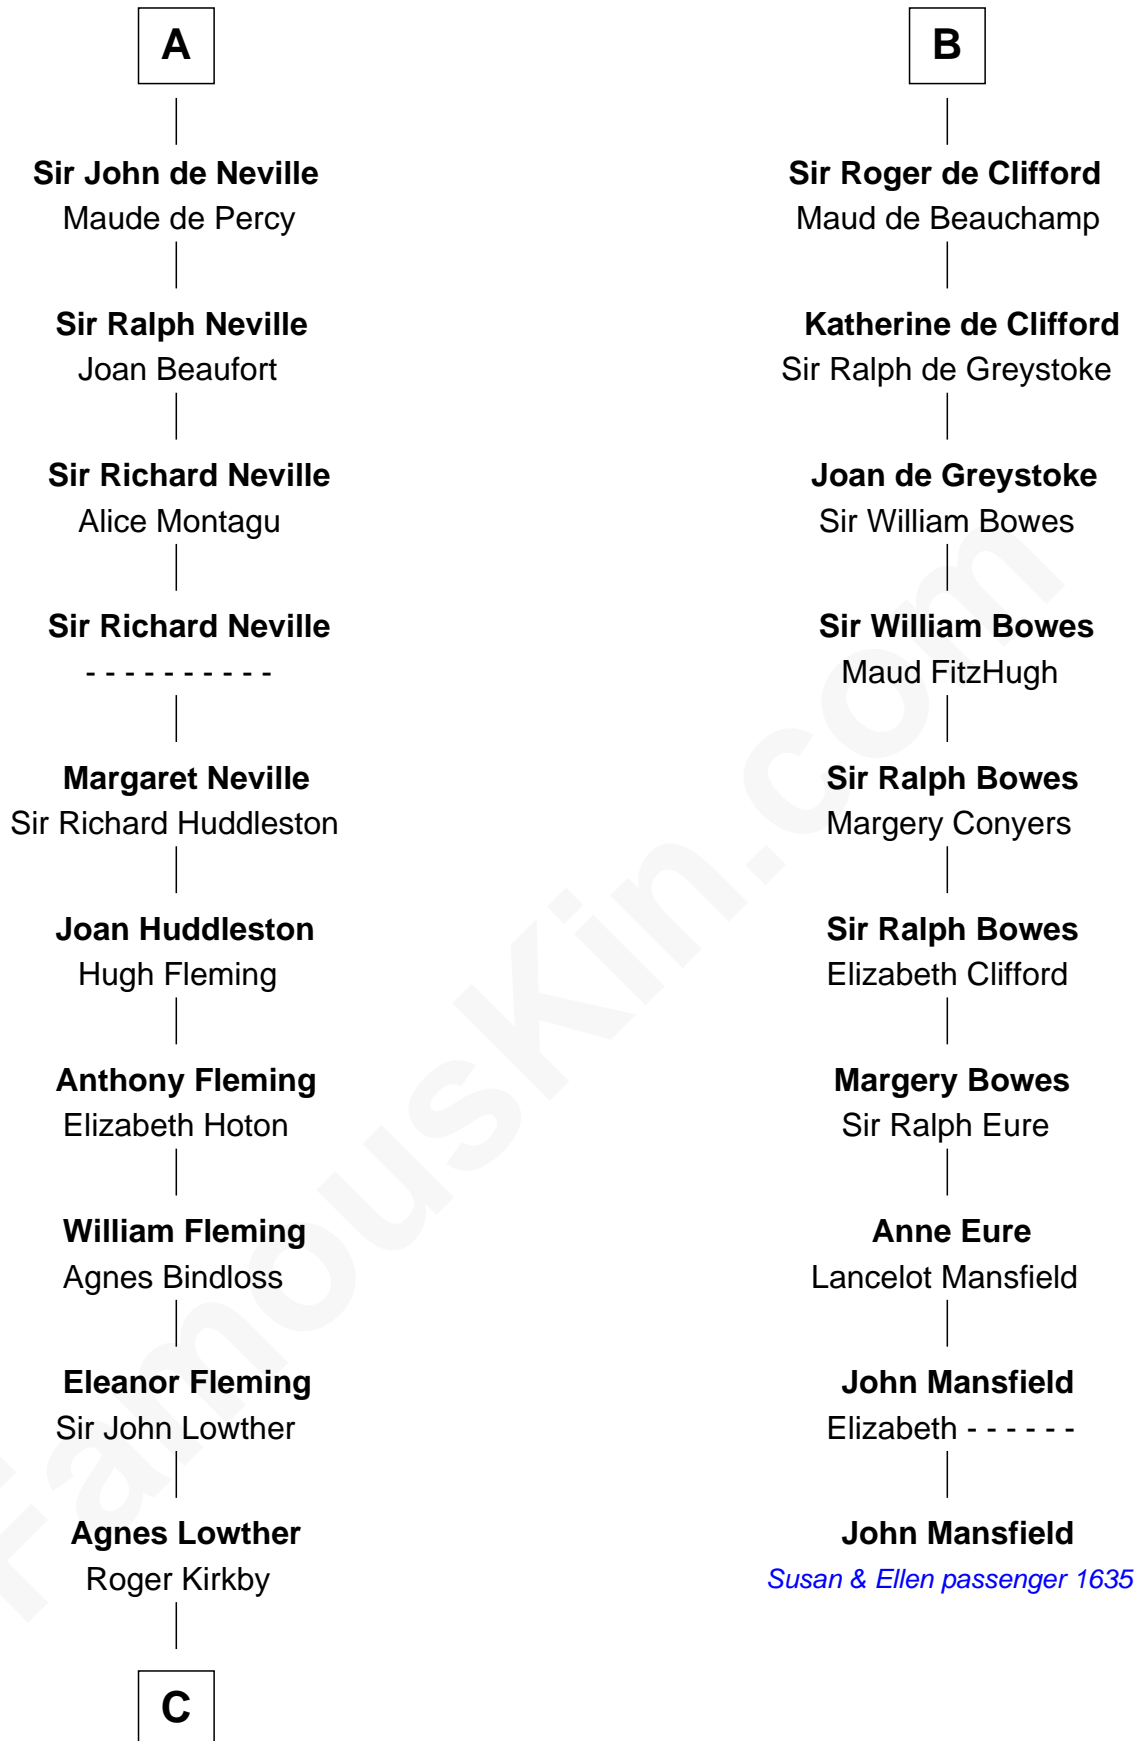

FamousKin.com

Relationship Chart of Fletcher Christian

Leader of the mutiny on the Bounty

16th cousin 5 times removed of

John Mansfield

(c1601 - 1674) Susan & Ellen passenger 1635

C

William Kirkby
Joanna Furness

Eleanor Kirkby
Humphrey Senhouse

Bridget Senhouse
John Christian

Charles Christian
Anne Dixon

Fletcher Christian
Leader of the mutiny on the Bounty