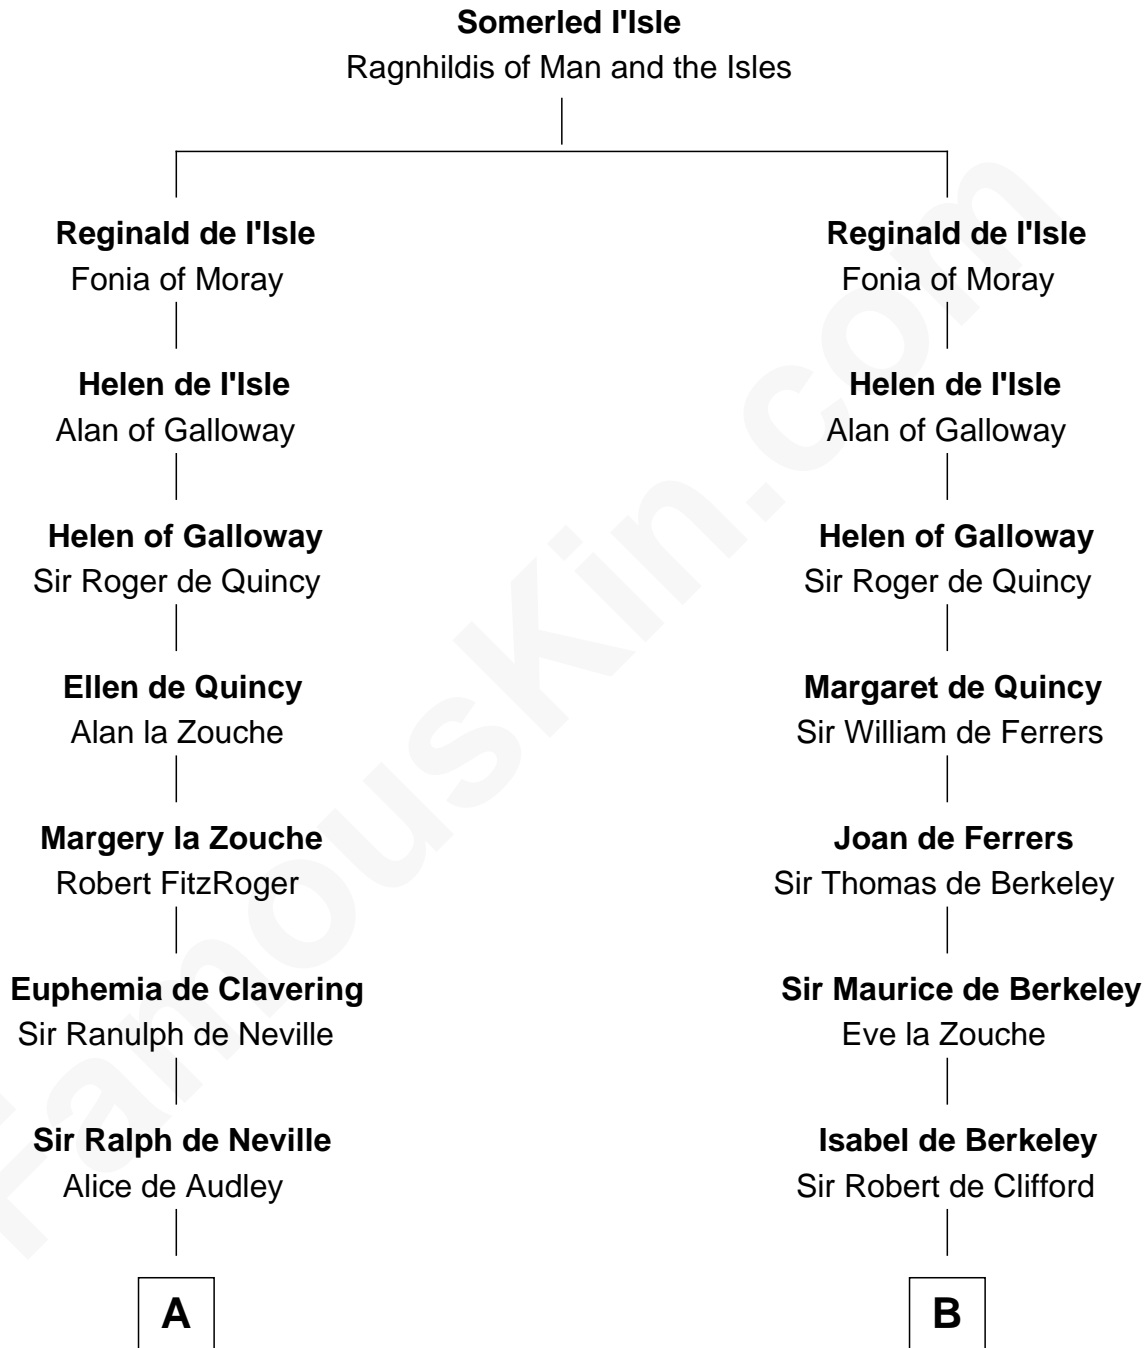

FamousKin.com

Relationship Chart of Fletcher Christian

Leader of the mutiny on the Bounty

16th cousin 5 times removed of

John Mansfield

(c1601 - 1674) Susan & Ellen passenger 1635

C

William Kirkby
Joanna Furness

Eleanor Kirkby
Humphrey Senhouse

Bridget Senhouse
John Christian

Charles Christian
Anne Dixon

Fletcher Christian
Leader of the mutiny on the Bounty