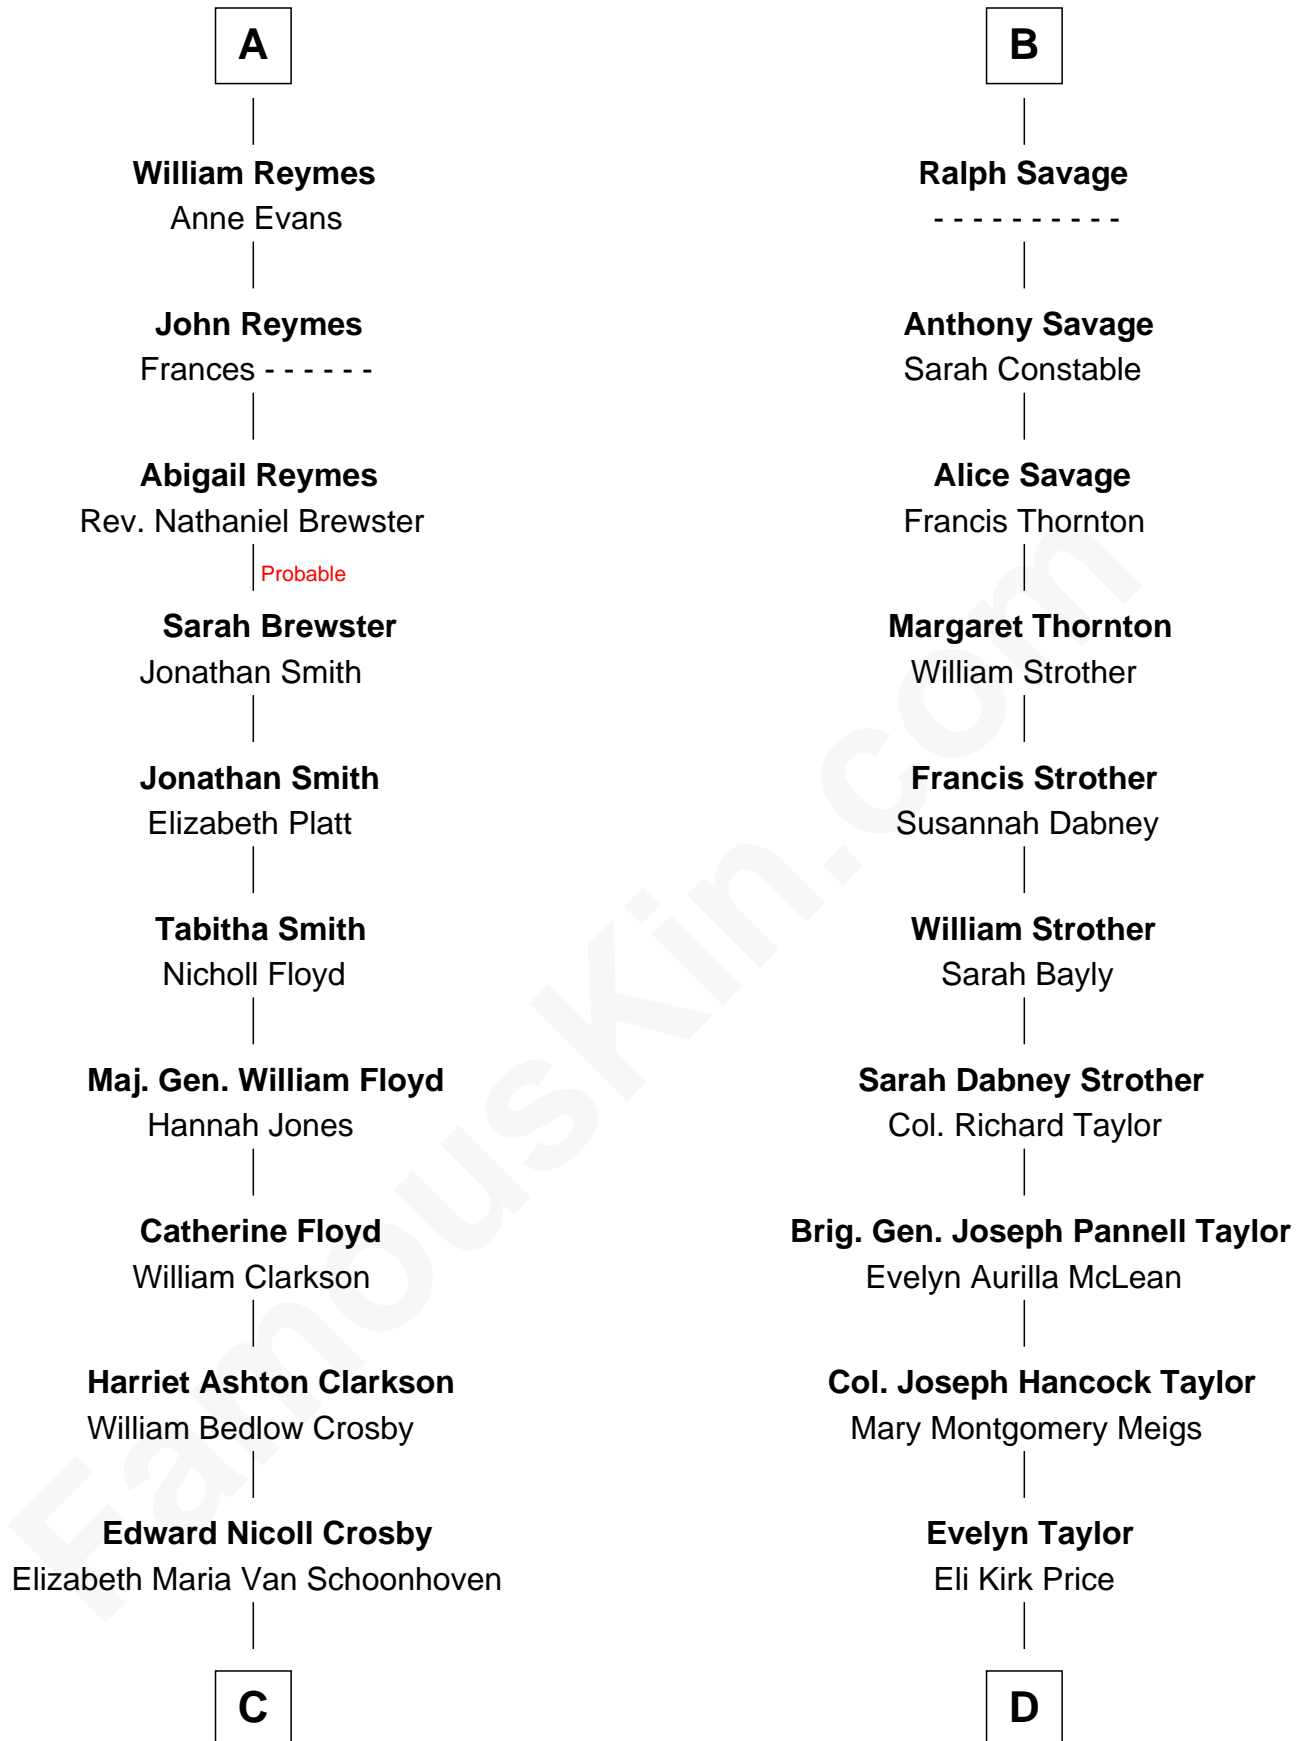

# FamousKin.com Relationship Chart of

**David Crosby**

*Singer and Songwriter*

19th cousin of

**Parker Stevenson**

*TV and Movie Actor*

**Sir Richard Fitzalan**

Elizabeth de Bohun

**C**

**Frederic Van Schoonhoven Crosby**

Julia Floyd Delafield

**Floyd Delafield Crosby**

Aliph Van Corlandt Whitehead

**David Crosby**

*Singer and Songwriter*

**D**