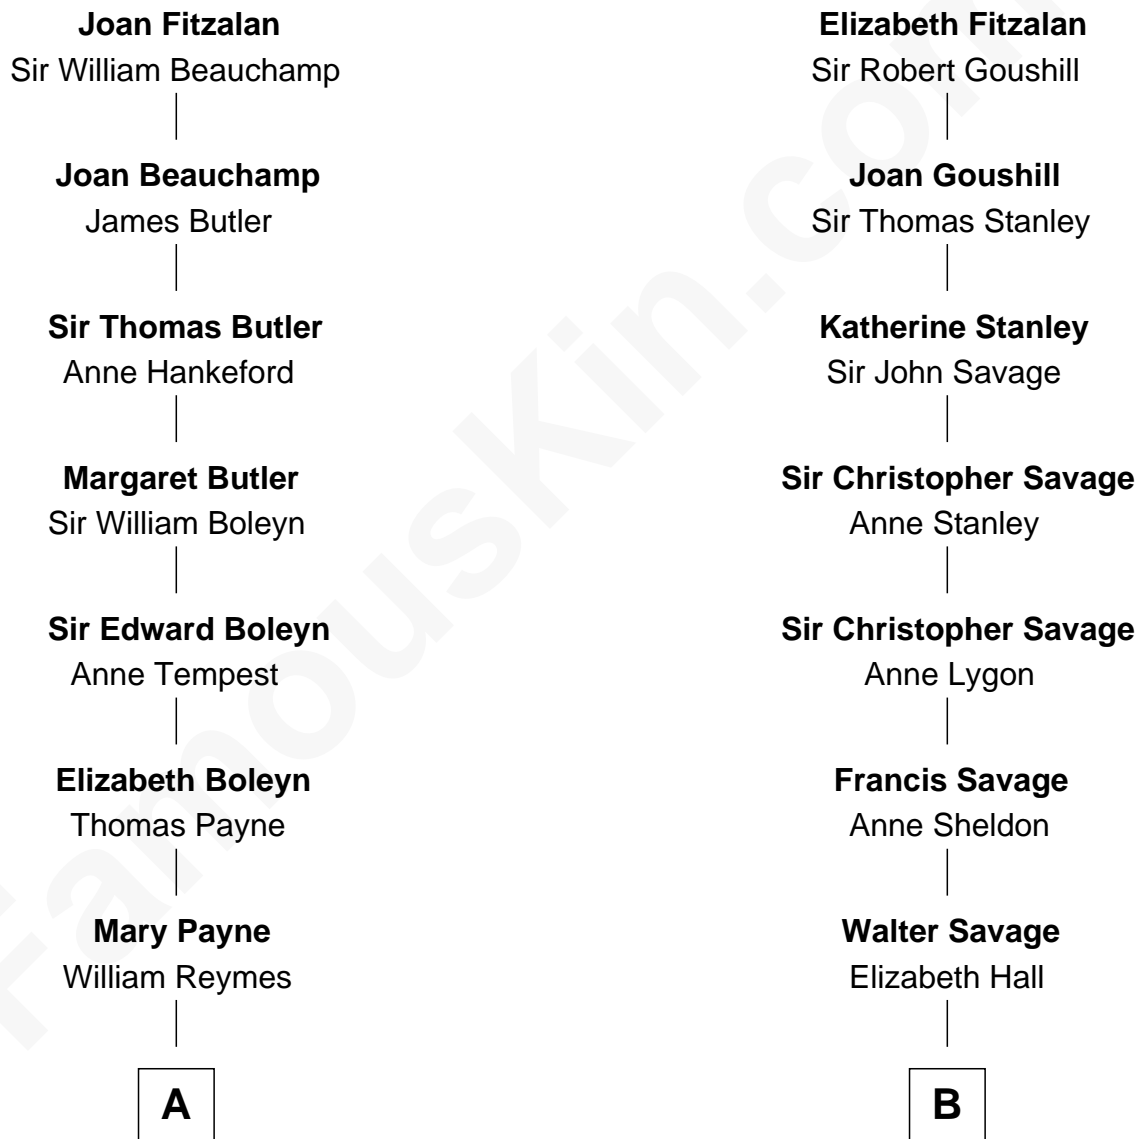

# FamousKin.com Relationship Chart of

**David Crosby**

*Singer and Songwriter*

19th cousin of

**Parker Stevenson**

*TV and Movie Actor*

**Sir Richard Fitzalan**

Elizabeth de Bohun

**C**

**Frederic Van Schoonhoven Crosby**

Julia Floyd Delafield

**Floyd Delafield Crosby**

Aliph Van Corlandt Whitehead

**David Crosby**

*Singer and Songwriter*

**D**