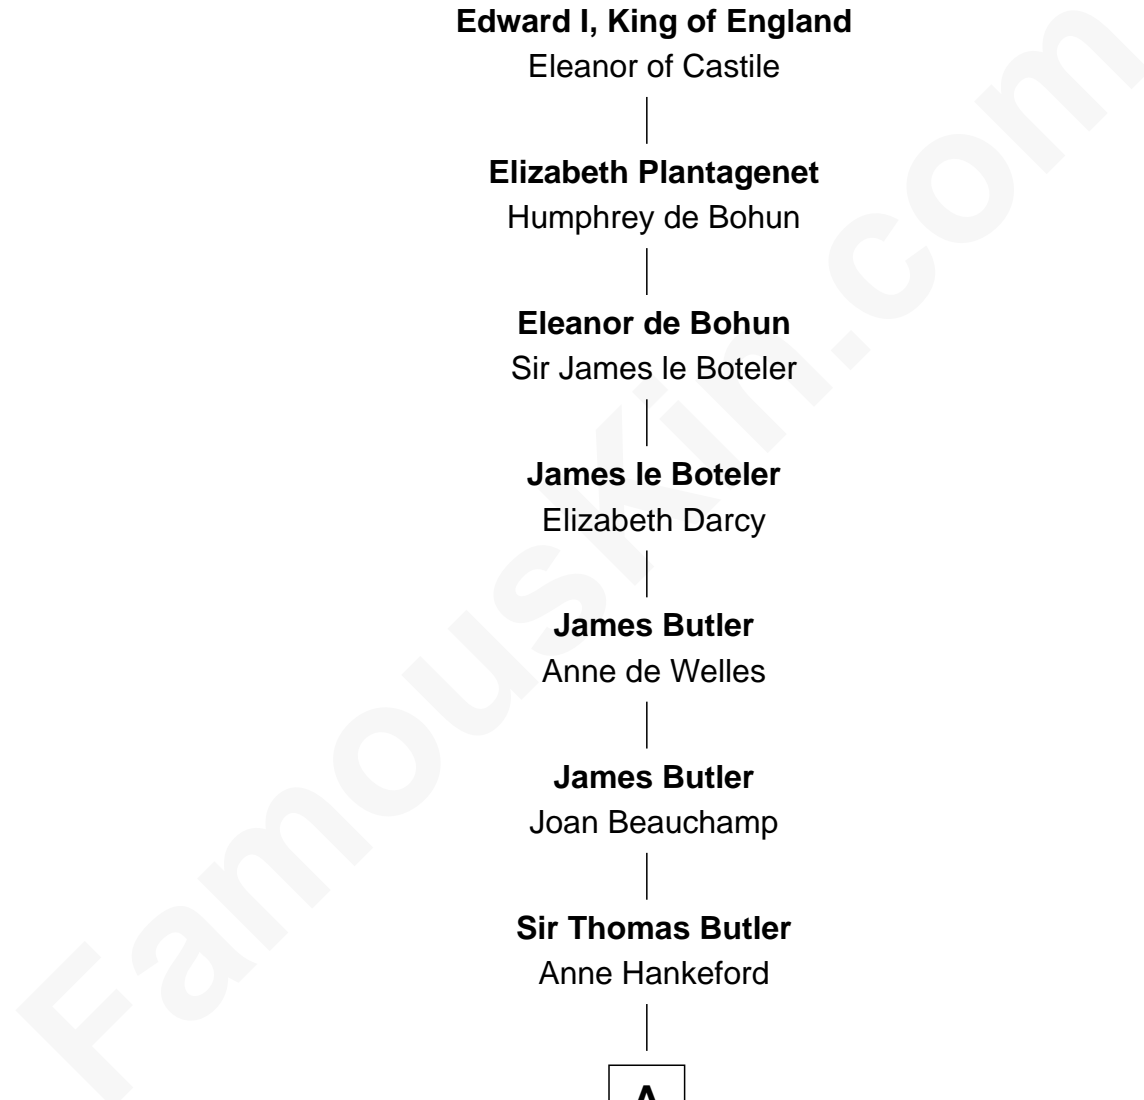

# FamousKin.com Relationship Chart of

**David Crosby**

*Singer and Songwriter*

22nd Great-grandson of

**King Henry III**

*King of England*

**King Henry III**

Eleanor of Provence

**Edward I, King of England**

Eleanor of Castile

**Elizabeth Plantagenet**

Humphrey de Bohun

**Eleanor de Bohun**

Sir James le Boteler

**James le Boteler**

Elizabeth Darcy

**James Butler**

Anne de Welles

**James Butler**

Joan Beauchamp

**Sir Thomas Butler**

Anne Hankeford

**A**

**A**

**Margaret Butler**  
Sir William Boleyn

**Sir Edward Boleyn**  
Anne Tempest

**Elizabeth Boleyn**  
Thomas Payne

**Mary Payne**  
William Reymes

**William Reymes**  
Anne Evans

**John Reymes**  
Frances - - - - -