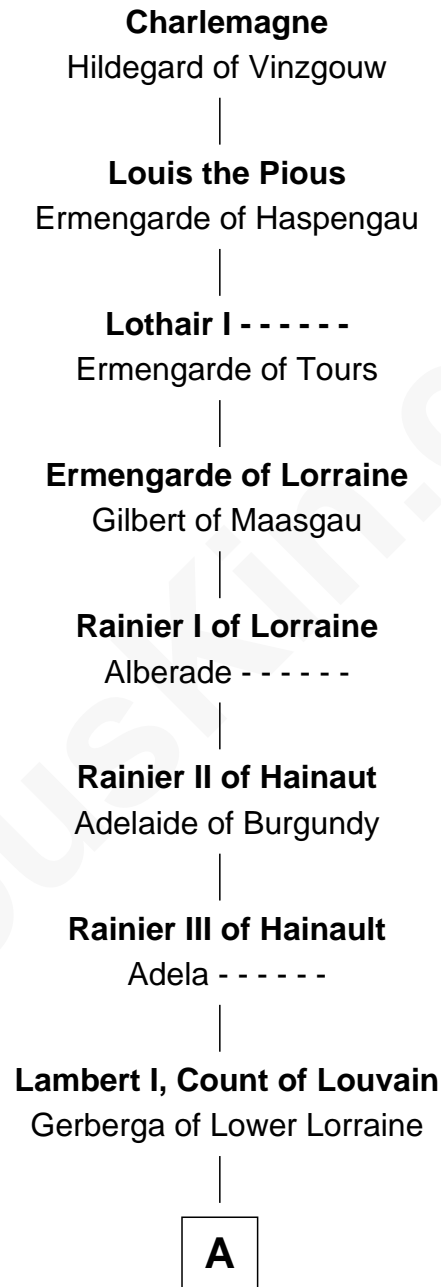

FamousKin.com Relationship Chart of

David Crosby

Singer and Songwriter

35th Great-grandson of

Charlemagne

King of the Franks

A

Mathilde of Louvain
Eustace I of Boulogne

Lambert II of Lens
Adelaide of Normandy

Judith of Lens
Waltheof II of Northumbria

Maud of Northumberland
David I, King of Scotland

Henry of Huntingdon
Ada de Warenne

David of Huntingdon
Maud of Chester

Ada of Huntingdon
Sir Henry de Hastings