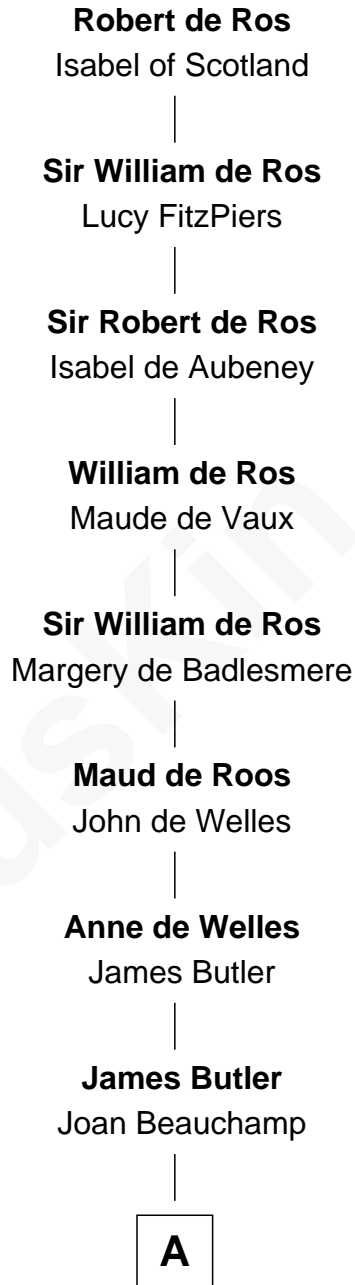

# FamousKin.com Relationship Chart of

**David Crosby**

*Singer and Songwriter*

23rd Great-grandson of

**Robert de Ros**

*Magna Carta Surety*

**A**

**Sir Thomas Butler**

Anne Hankeford

**Margaret Butler**

Sir William Boleyn

**Sir Edward Boleyn**

Anne Tempest

**Elizabeth Boleyn**

Thomas Payne

**Mary Payne**

William Reymes

**William Reymes**

Anne Evans

**John Reymes**

Frances - - - - -

**Abigail Reymes**

Rev. Nathaniel Brewster

Probable

**Frederic Van Schoonhoven Crosby**

Julia Floyd Delafield

**Floyd Delafield Crosby**

Aliph Van Corlandt Whitehead

**David Crosby**

*Singer and Songwriter*