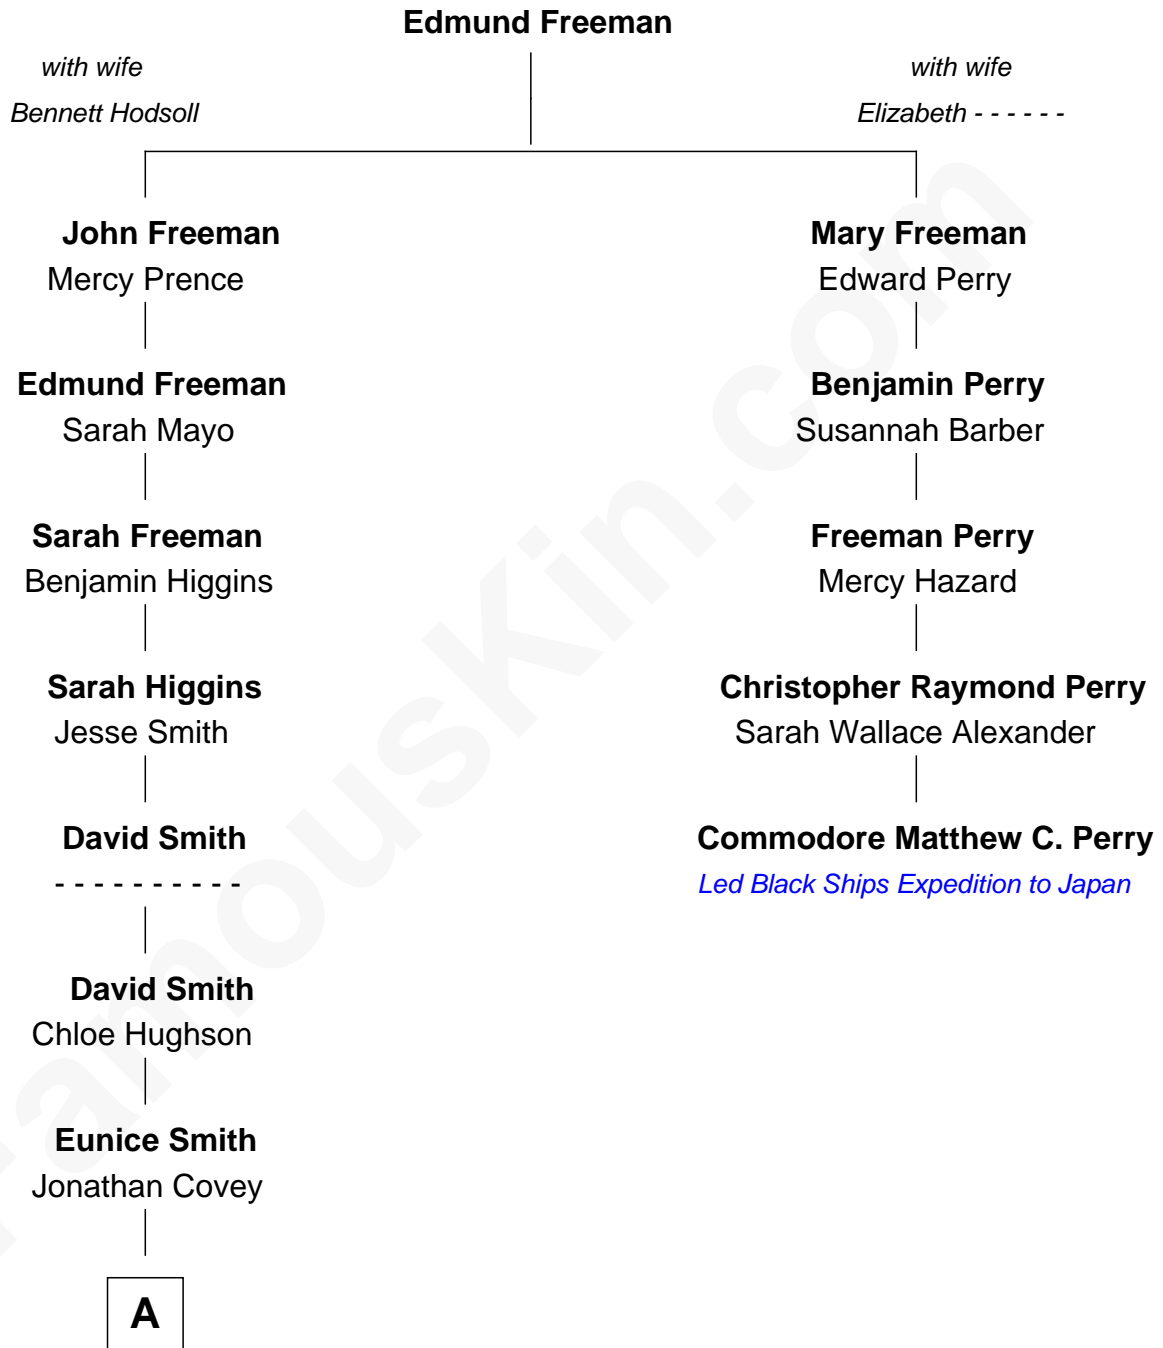

FamousKin.com Relationship Chart of

Lindsay Wagner

TV and Movie Actress

4th cousin 9 times removed of

Commodore Matthew C. Perry

Led Black Ships Expedition to Japan

A

—
Eliza Covey

Sereign Cleveland

—
Van Rensselaer Cleveland

Sarah Jane Shelhammer

—
Aaron John Cleveland

Louisa Josephine McComas

—
Verna M. Cleveland

Ralph Oscar Wagner

—
Virgil Oscar Wagner

Alice Ellen Nowells

—
Billy Nowels Wagner

Marilyn Louise Thrasher

—
Lindsay Wagner

TV and Movie Actress