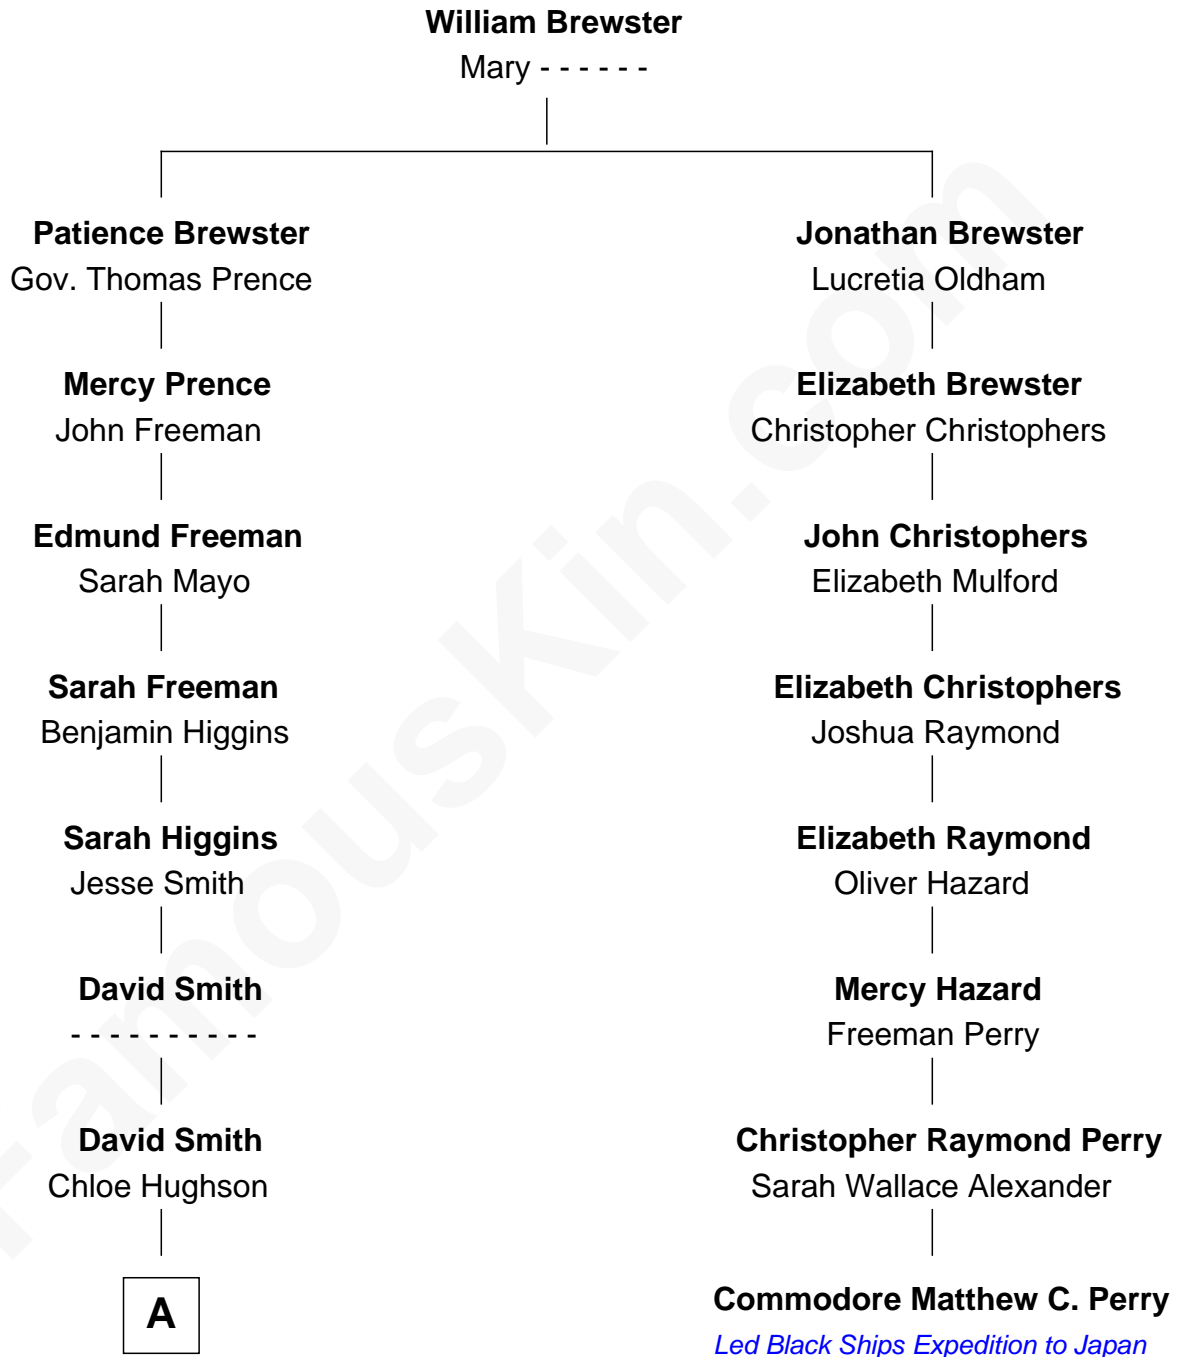

# FamousKin.com Relationship Chart of

**Lindsay Wagner**

*TV and Movie Actress*

7th cousin 7 times removed of

**Commodore Matthew C. Perry**

*Led Black Ships Expedition to Japan*

**A**

**Eunice Smith**  
Jonathan Covey

**Eliza Covey**  
Sereign Cleveland

**Van Rensselaer Cleveland**  
Sarah Jane Shelhammer

**Aaron John Cleveland**  
Louisa Josephine McComas

**Verna M. Cleveland**  
Ralph Oscar Wagner

**Virgil Oscar Wagner**  
Alice Ellen Nowells

**Billy Nowels Wagner**  
Marilyn Louise Thrasher

**Lindsay Wagner**  
*TV and Movie Actress*