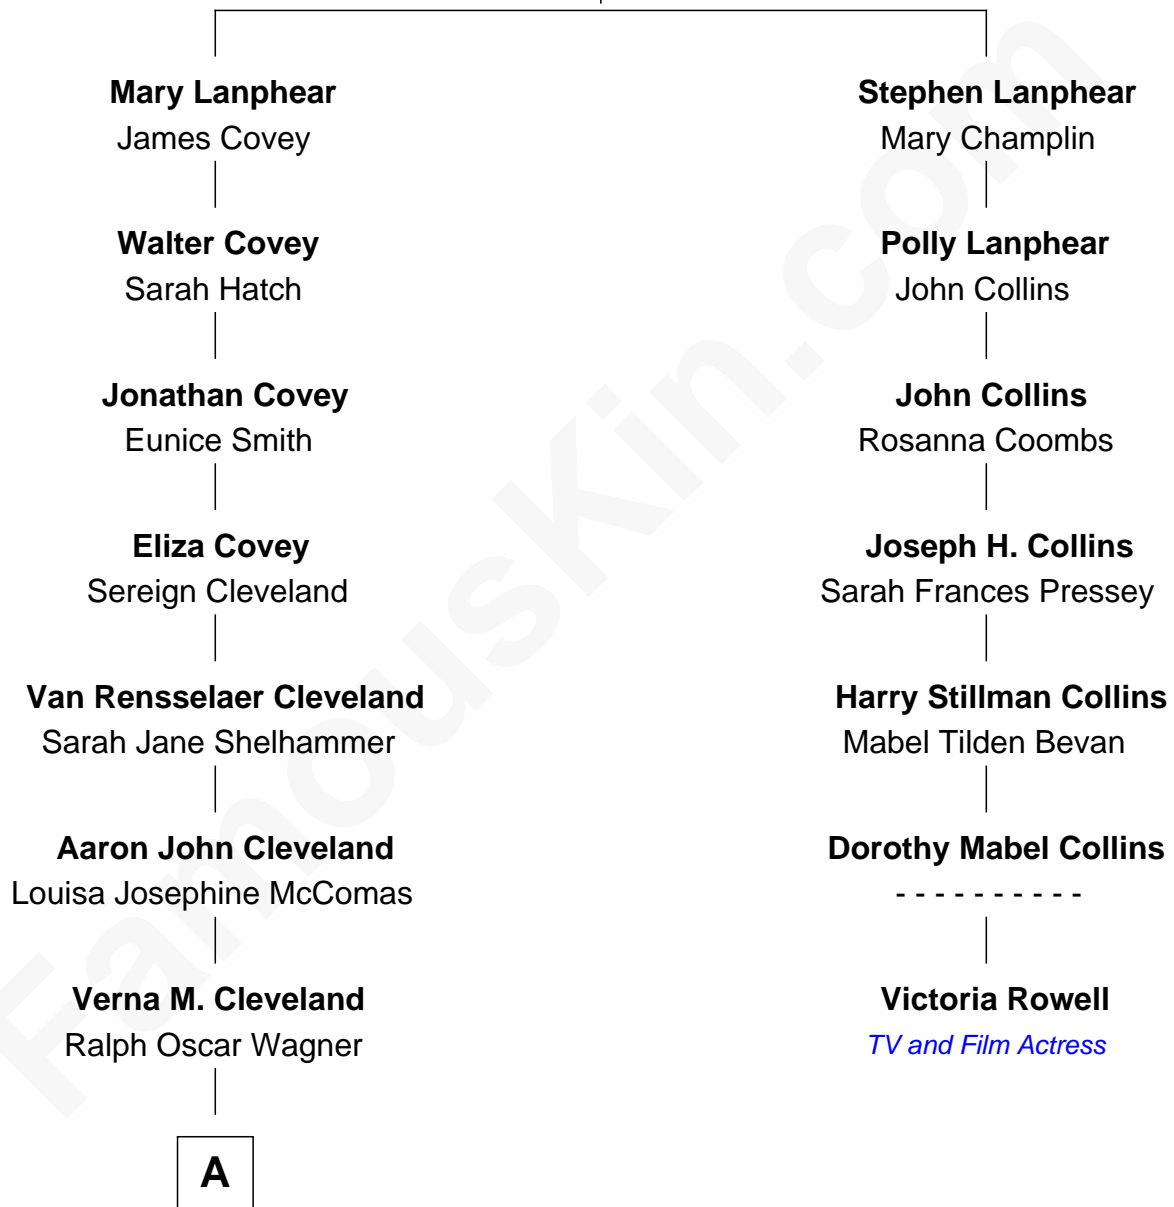

FamousKin.com Relationship Chart of

Lindsay Wagner
TV and Movie Actress

6th cousin 3 times removed of

Victoria Rowell
TV and Film Actress

Theodosios Lanphear
Rachel Covey

A

Virgil Oscar Wagner
Alice Ellen Nowells

Billy Nowels Wagner
Marilyn Louise Thrasher

Lindsay Wagner
TV and Movie Actress

FamousKin.com