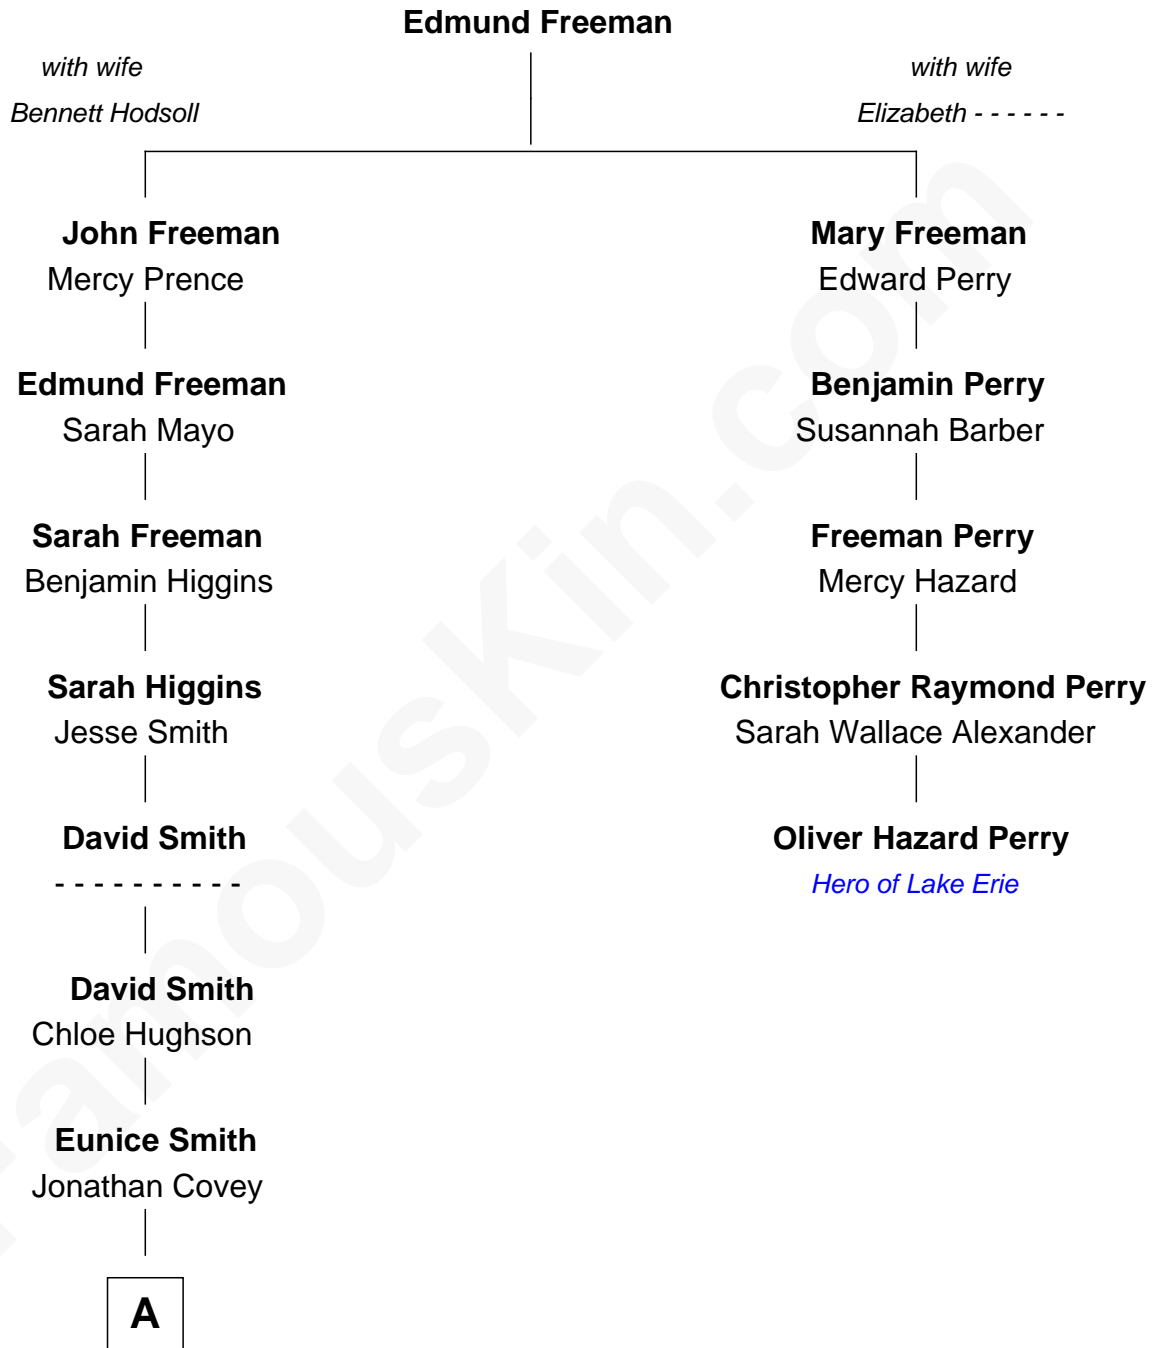

FamousKin.com Relationship Chart of

Lindsay Wagner

TV and Movie Actress

4th cousin 9 times removed of

Oliver Hazard Perry

Hero of Lake Erie during the War of 1812

A

—
Eliza Covey

Sereign Cleveland

—
Van Rensselaer Cleveland

Sarah Jane Shelhammer

—
Aaron John Cleveland

Louisa Josephine McComas

—
Verna M. Cleveland

Ralph Oscar Wagner

—
Virgil Oscar Wagner

Alice Ellen Nowells

—
Billy Nowels Wagner

Marilyn Louise Thrasher

—
Lindsay Wagner

TV and Movie Actress