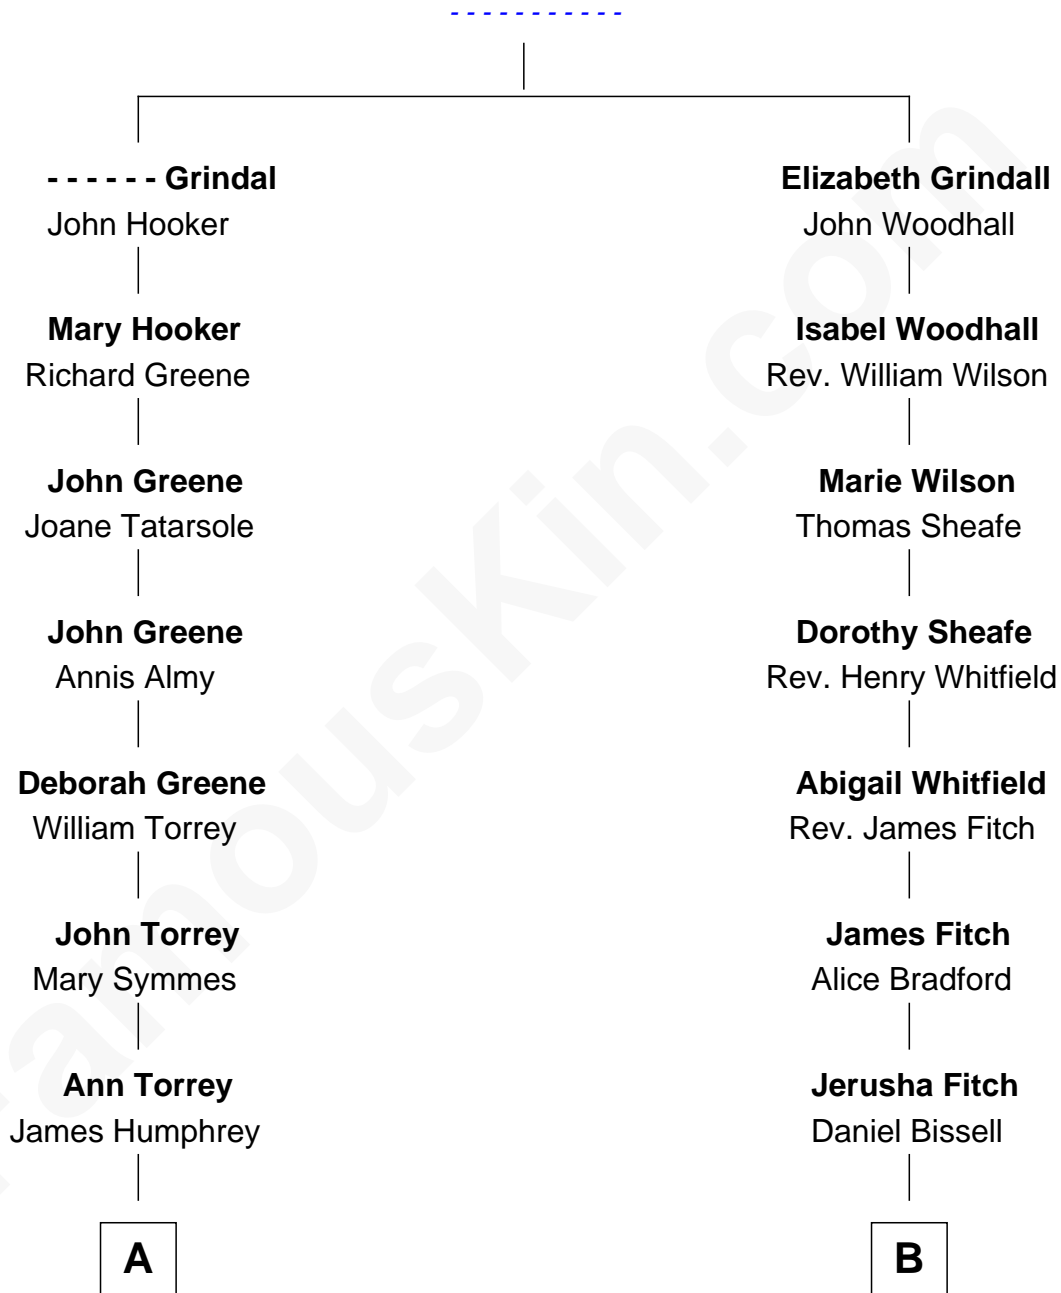

FamousKin.com Relationship Chart of

Hal Holbrook

TV and Movie Actor

14th cousin of

Diane Brewster

TV and Movie Actress

William Grindall

A

James Humphrey

Betty Pratt

Hannah Humphrey

Thaddeus Bates

Warren Bates

Lois Blanchard

Jane White Bates

Allen Vining

Lois Bates Vining

George Holbrook

Allen Vining Holbrook

Minnie Alberta Rowe

Harold Rowe Holbrook

Aileen R. Davenport

Hal Holbrook

TV and Movie Actor