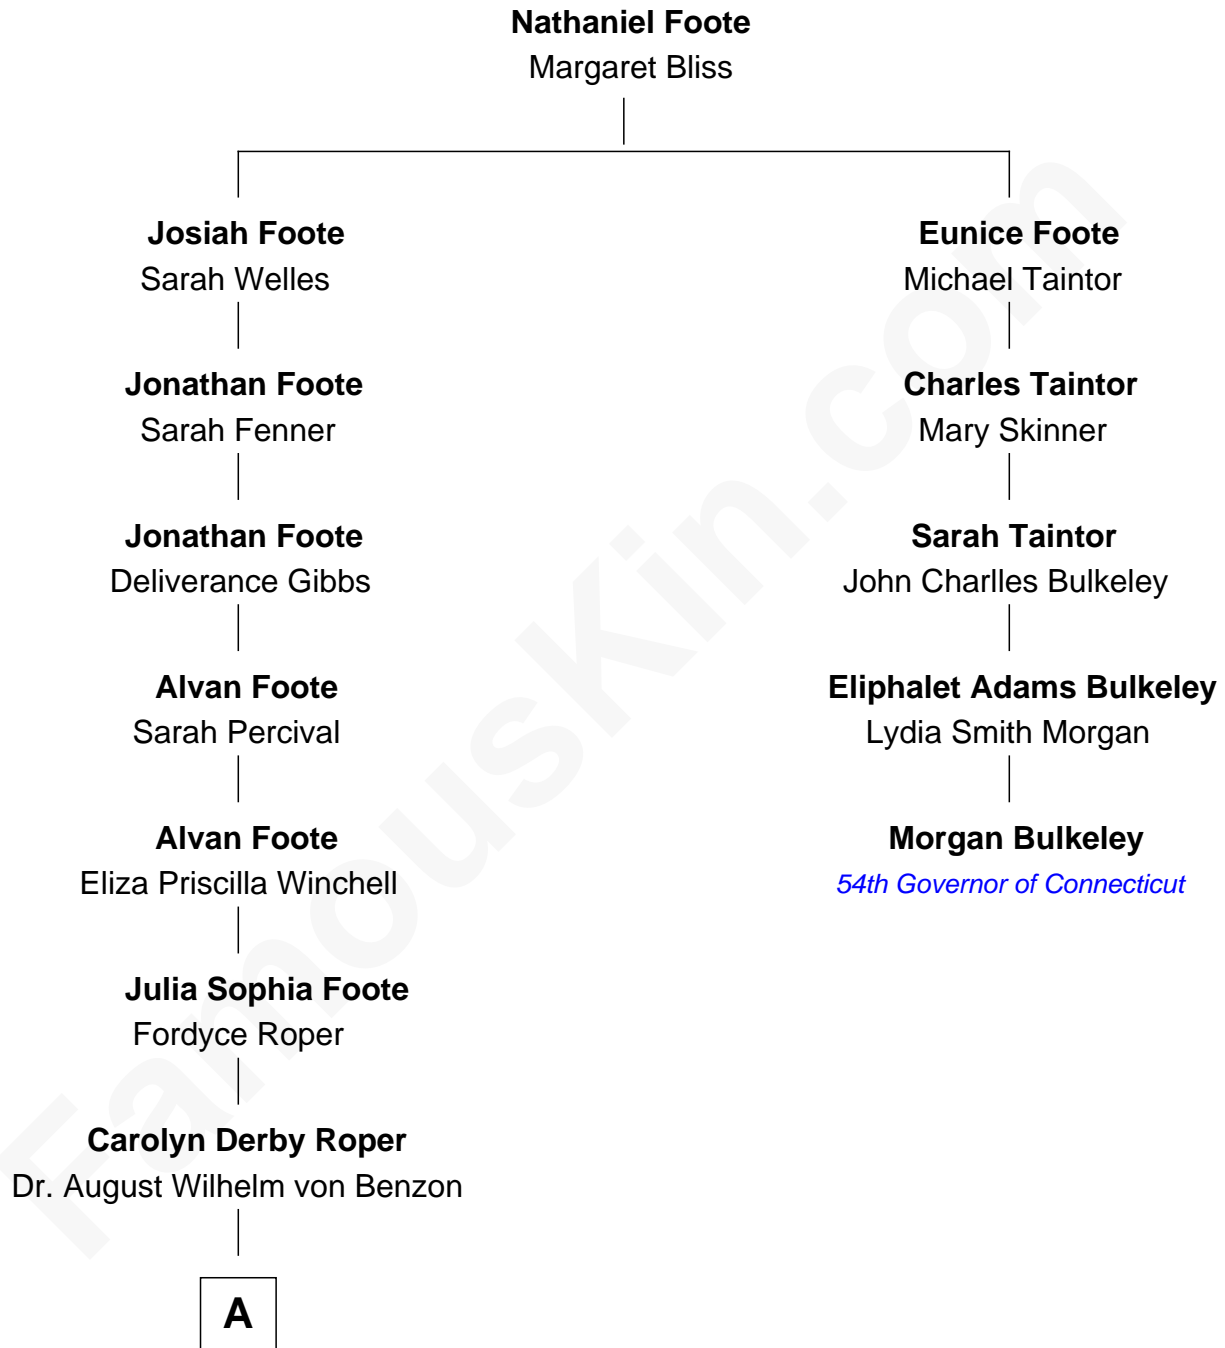

FamousKin.com
Relationship Chart of
Richard Chamberlain

TV and Movie Actor

4th cousin 4 times removed of

Morgan Bulkeley

54th Governor of Connecticut

A

—
Elsa Winnifred von Benzon

Charles Axion Chamberlain