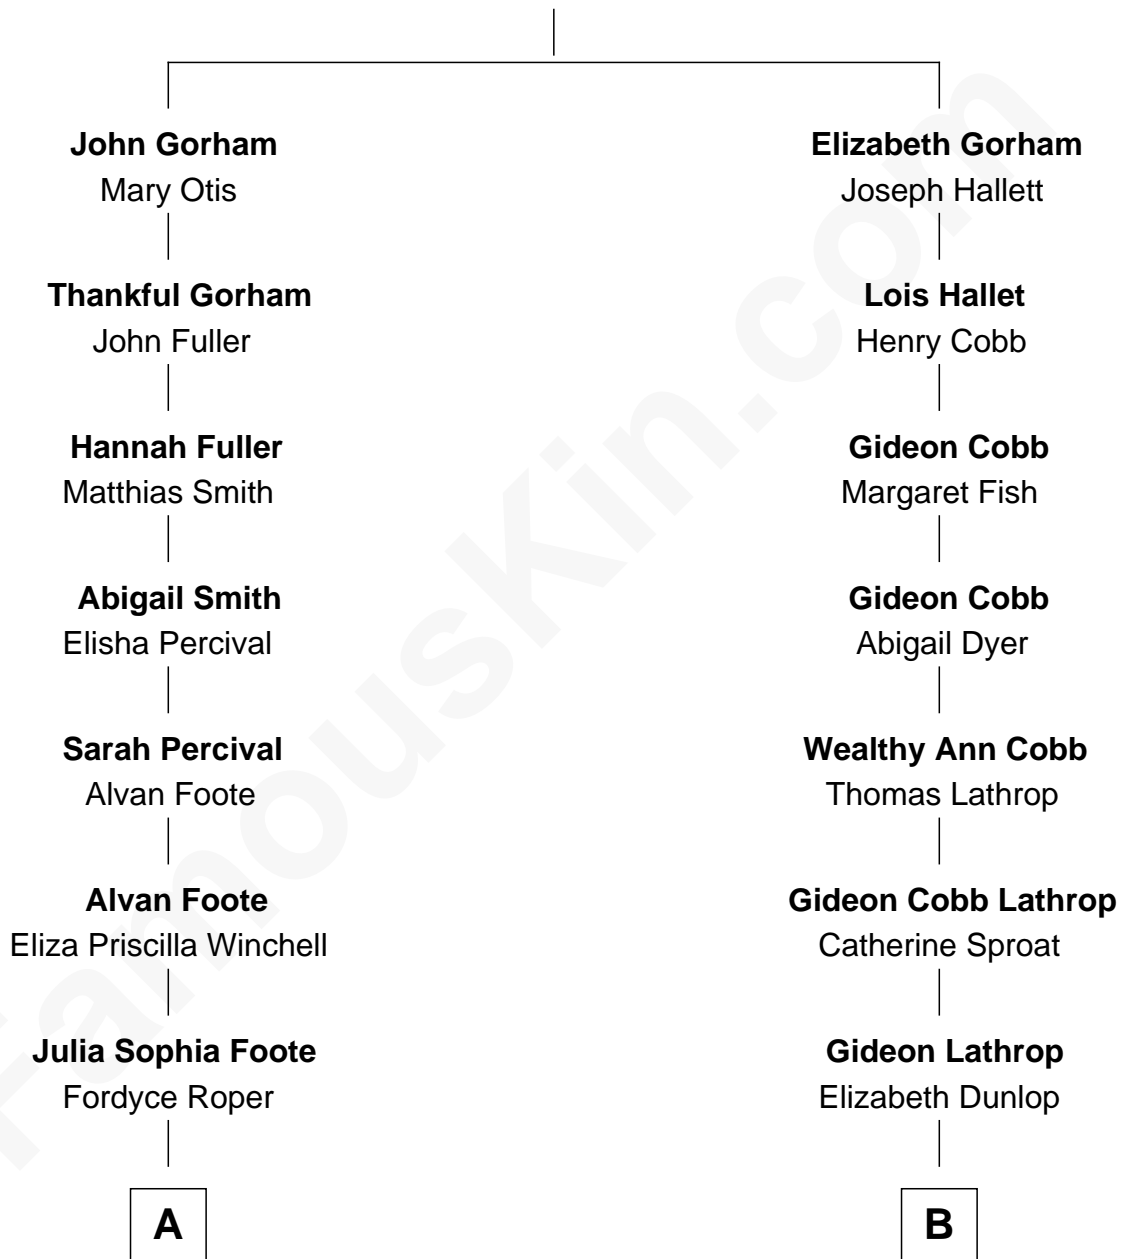

**FamousKin.com**  
**Relationship Chart of**  
**Richard Chamberlain**  
*TV and Movie Actor*

**9th cousin 1 time removed of**  
**Ann B. Davis**  
*TV Actress*

**John Gorham**  
 Desire Howland

**A**

**Carolyn Derby Roper**  
Dr. August Wilhelm von Benzon

**Elsa Winnifred von Benzon**  
Charles Axion Chamberlain

**Richard Chamberlain**  
*TV and Movie Actor*

**B**

**Helen Elizabeth Lathrop**  
Francis H. Stott

**Arthur Curtiss Stott**  
Harriet E. Evans

**Marguerite Stott**  
Cassius Miles Davis