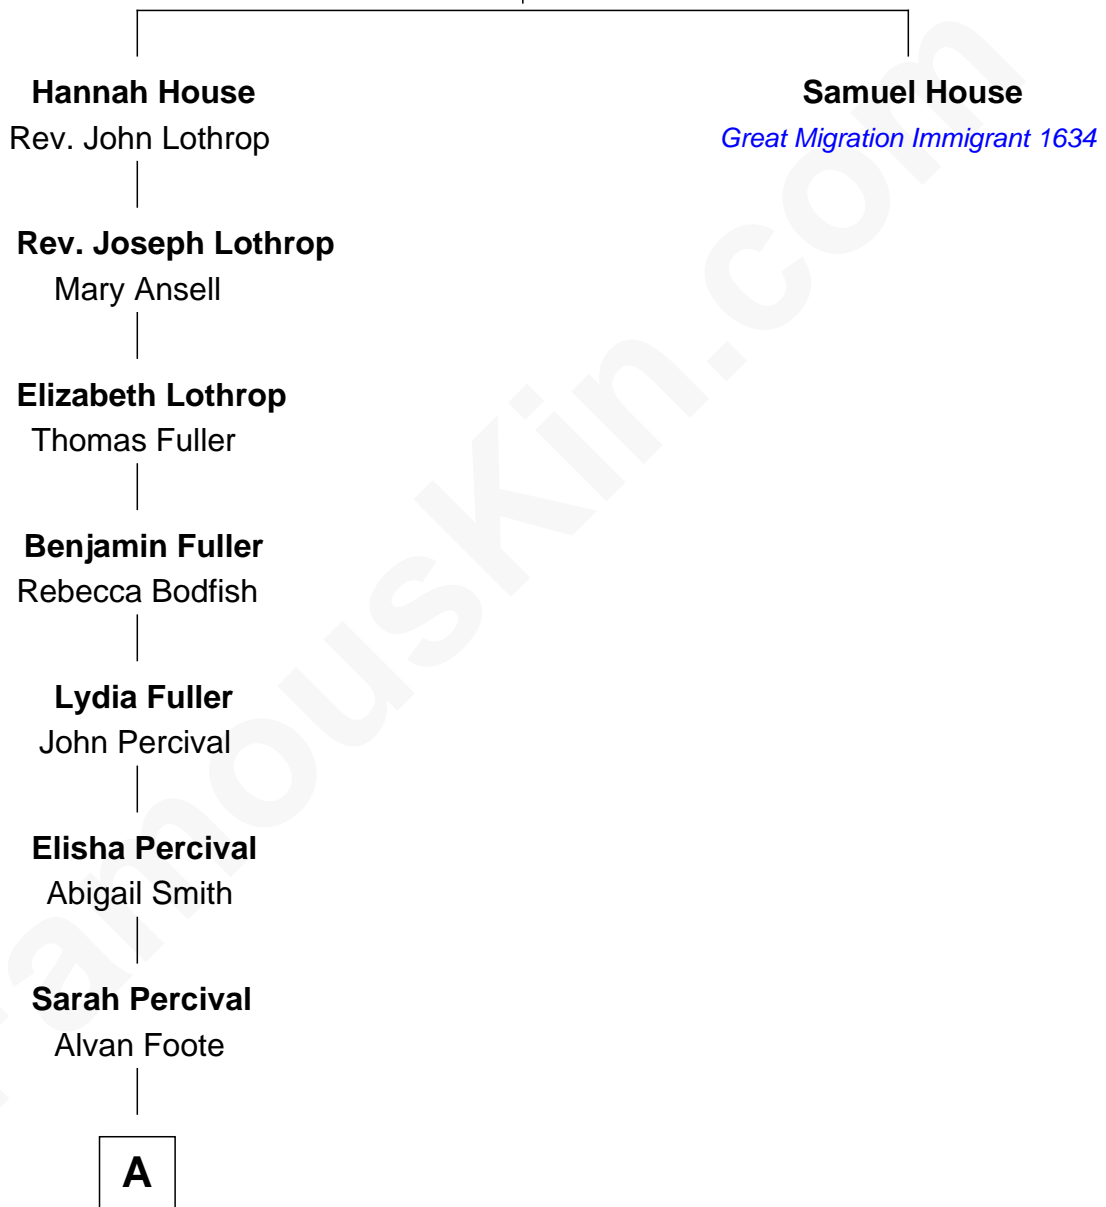

# FamousKin.com Relationship Chart of

**Richard Chamberlain**

*TV and Movie Actor*

9th great-grandnephew of

**Samuel House**

*(c1610 - 1661) Great Migration Immigrant 1634*

**Rev. John House**

Alice - - - - -

**A**

—  
**Alvan Foote**

Eliza Priscilla Winchell

—  
**Julia Sophia Foote**

Fordyce Roper

—  
**Carolyn Derby Roper**

Dr. August Wilhelm von Benzon

—  
**Elsa Winnifred von Benzon**