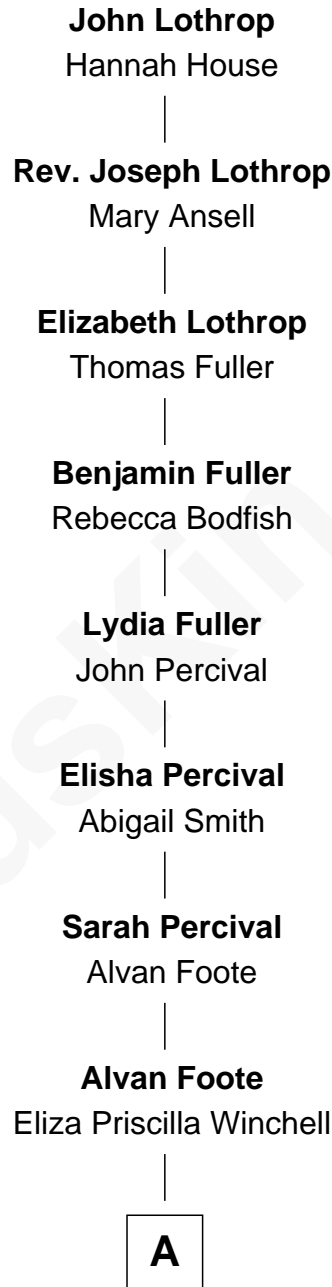

FamousKin.com
Relationship Chart of
Richard Chamberlain

TV and Movie Actor

9th Great-grandson of

John Lothrop

(c1584 - 1653) Griffin passenger 1634

A

—
Julia Sophia Foote

Fordyce Roper

—
Carolyn Derby Roper

Dr. August Wilhelm von Benzon

—
Elsa Winnifred von Benzon

Charles Axion Chamberlain

—
Richard Chamberlain

TV and Movie Actor