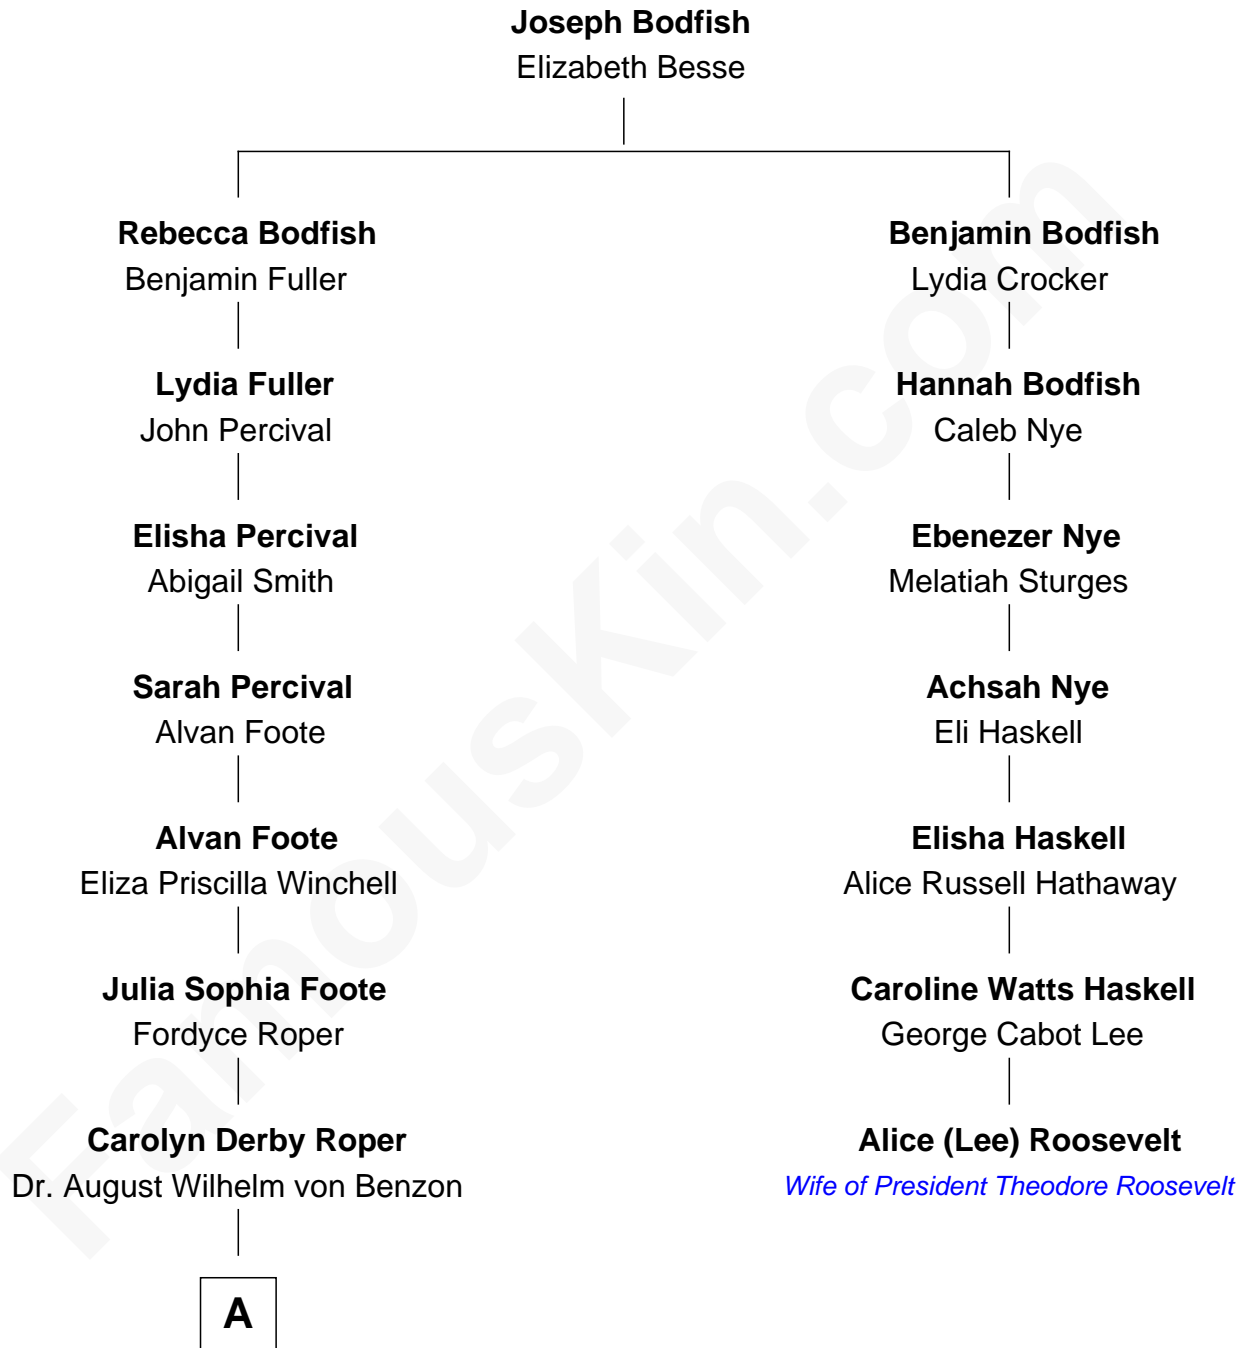

**FamousKin.com**  
**Relationship Chart of**  
**Richard Chamberlain**

*TV and Movie Actor*

**6th cousin 2 times removed of**

**Alice (Lee) Roosevelt**

*First Wife of President Theodore Roosevelt*

**A**

—  
**Elsa Winnifred von Benzon**

Charles Axion Chamberlain

—  
**Richard Chamberlain**

*TV and Movie Actor*

FamousKin.com