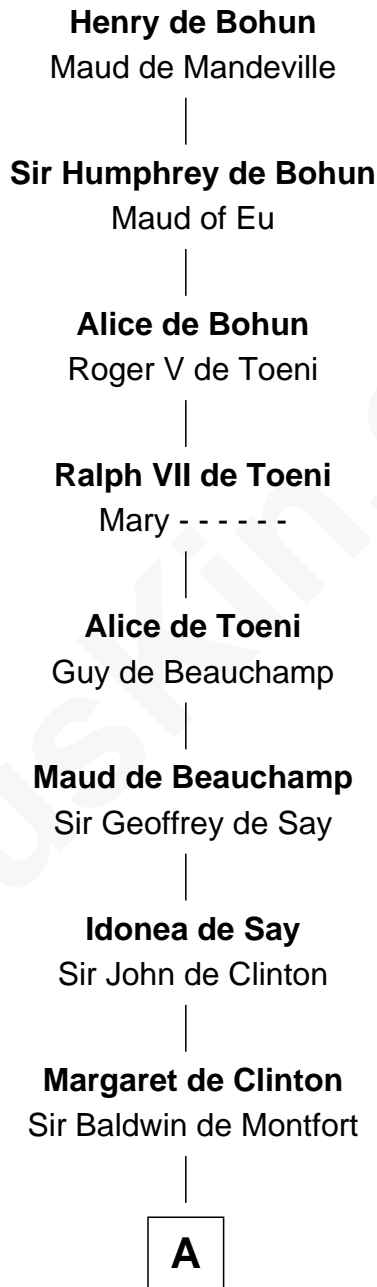

FamousKin.com Relationship Chart of

Susan Dey

TV and Movie Actress

24th Great-granddaughter of

Henry de Bohun

Magna Carta Surety

A

—
Sir William Montfort

Margaret Pecche

—
Sir Baldwin Montfort

Joan Vernon

—
Robert Montfort

Mary Stapleton

—
Katherine Montfort

Sir George Booth

—
Sir William Booth

Ellen Montgomery

—
Jane Booth

Sir Thomas Holford

—
Dorothy Holford

John Bruen

—
John Bruen

Anne Fox

—
Obadiah Bruen

Sarah Seeley

—
Hannah Bruen

John Baldwin

B

B

Samuel Baldwin

Mary Baldwin

Noah Crane