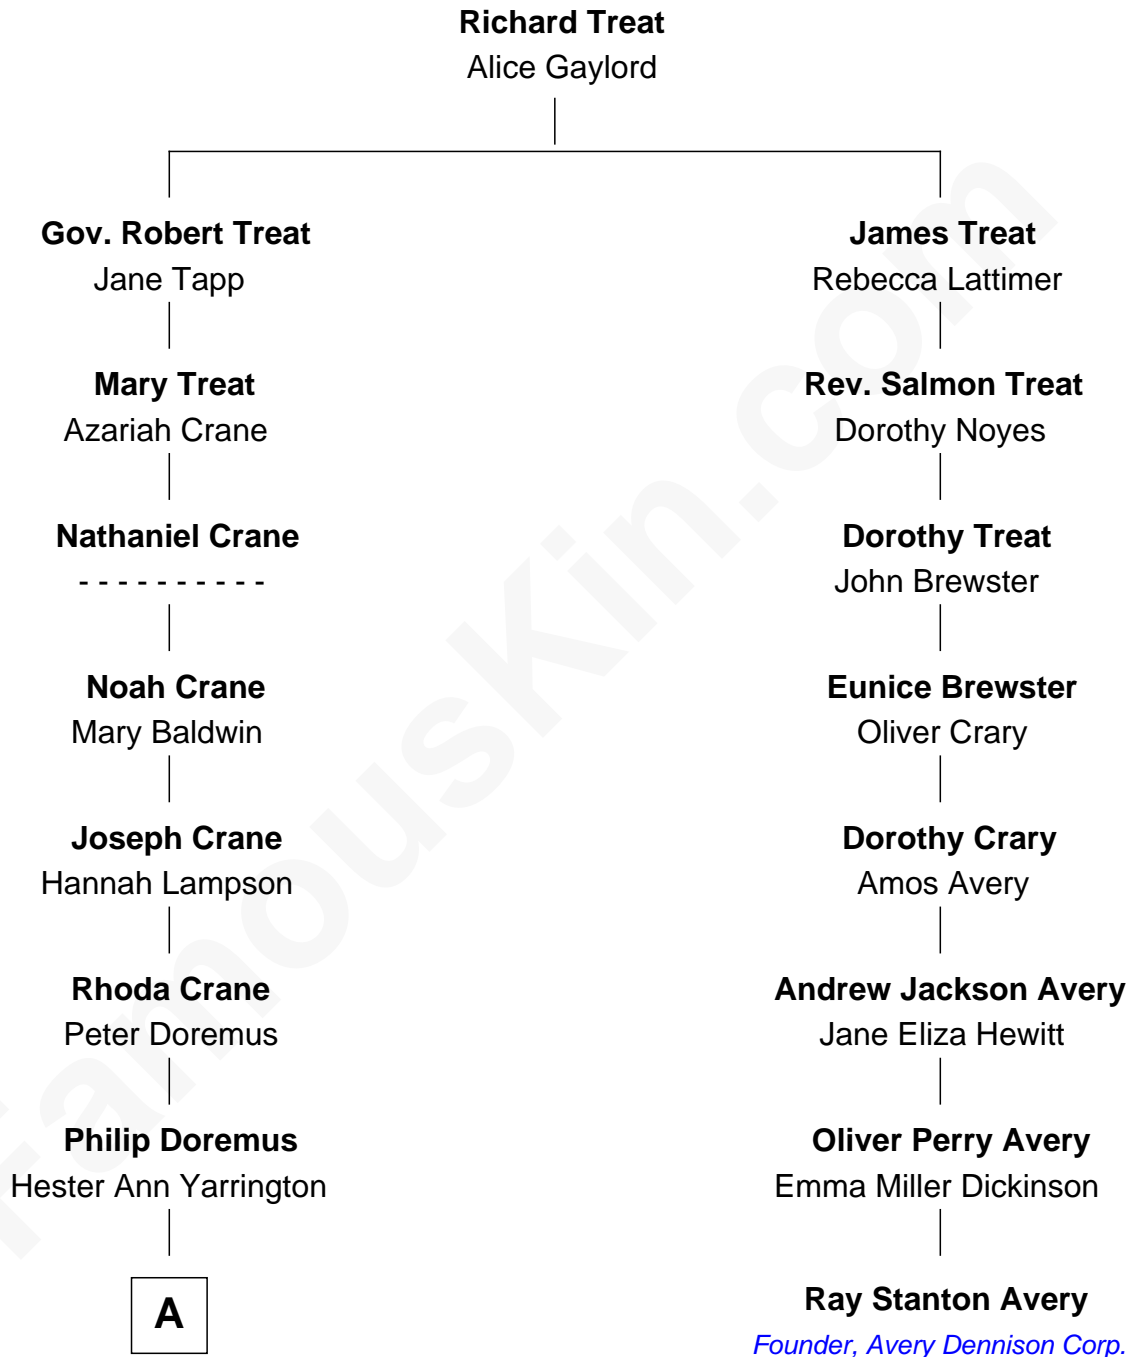

FamousKin.com Relationship Chart of

Susan Dey

TV and Movie Actress

7th cousin 3 times removed of

Ray Stanton Avery

Founder, Avery Dennison Corp.

A

—
Caroline S. Doremus

Walter Louis Doremus

—
Edmund Lawrence Doremus

Ruth Cook Pyle

—
Ruth Pyle Doremus

Robert Smith Dey

—
Susan Dey

TV and Movie Actress

FamousKin.com