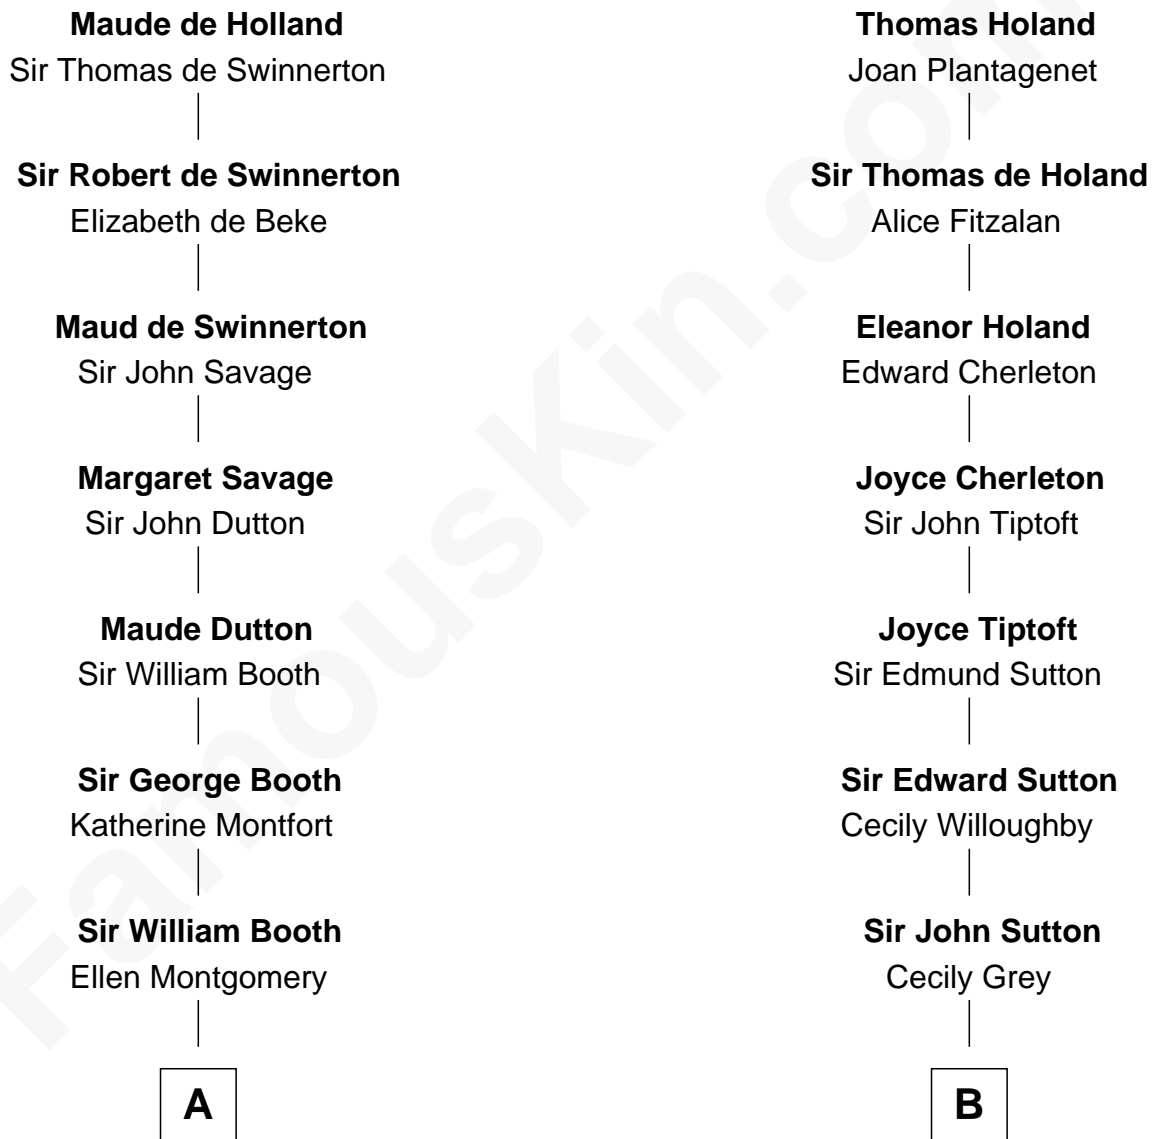

FamousKin.com Relationship Chart of

Susan Dey

TV and Movie Actress

14th cousin 6 times removed of

Bathsheba (Ruggles) Spooner

First woman executed for murder in U.S. by non-British government

Sir Robert de Holland

Maude la Zouche

C

—
Caroline S. Doremus
Walter Louis Doremus

—
Edmund Lawrence Doremus
Ruth Cook Pyle

—
Ruth Pyle Doremus
Robert Smith Dey

—
Susan Dey
TV and Movie Actress

FamousKin.com