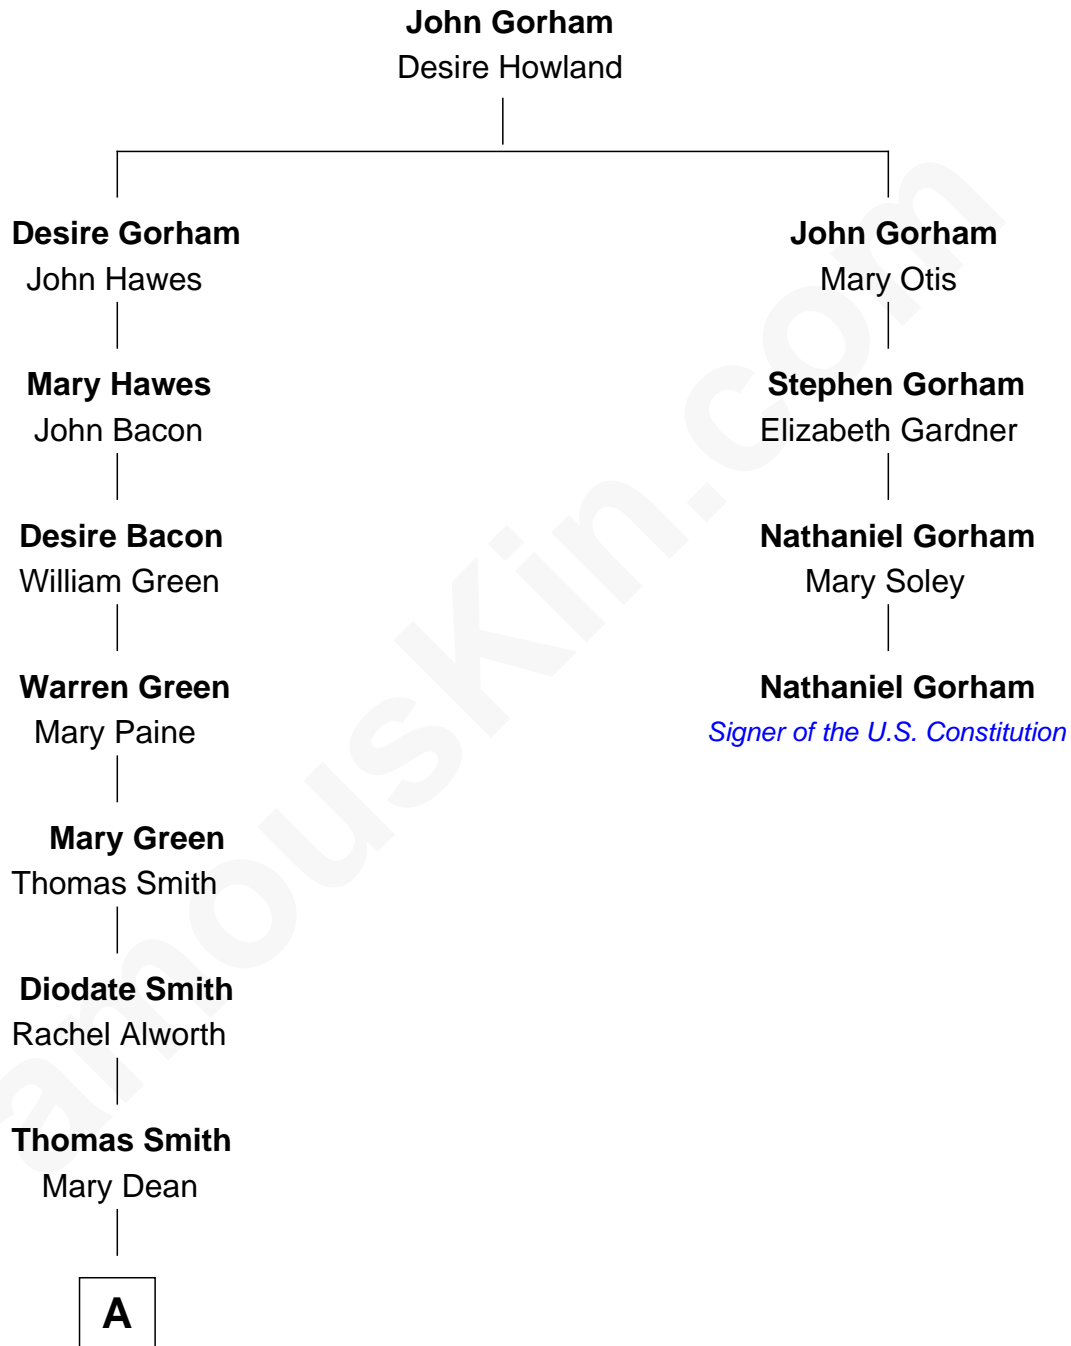

FamousKin.com Relationship Chart of

Susan Dey

TV and Movie Actress

3rd cousin 8 times removed of

Nathaniel Gorham

Signer of the U.S. Constitution

A

—
Andrew J. Smith

Josephine A. Green

—
Thomas Bradley Smith

Edith May Hallock

—
Josephine Emery Smith

Maurice Robert Dey

—
Robert Smith Dey

Ruth Pyle Doremus

—
Susan Dey