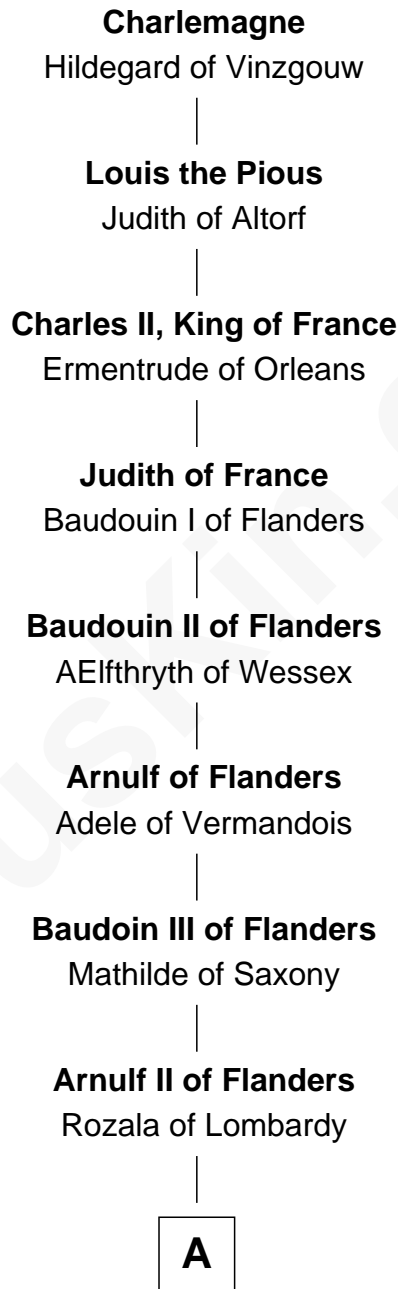

FamousKin.com Relationship Chart of

Susan Dey

TV and Movie Actress

37th Great-granddaughter of

Charlemagne

King of the Franks

A

Baudoin IV of Flanders

Ogive of Luxembourg

Baudoin V of Flanders

Adela of France

Matilda of Flanders

William I, King of England

Henry I, King of England

Maud of Scotland

Maud of England