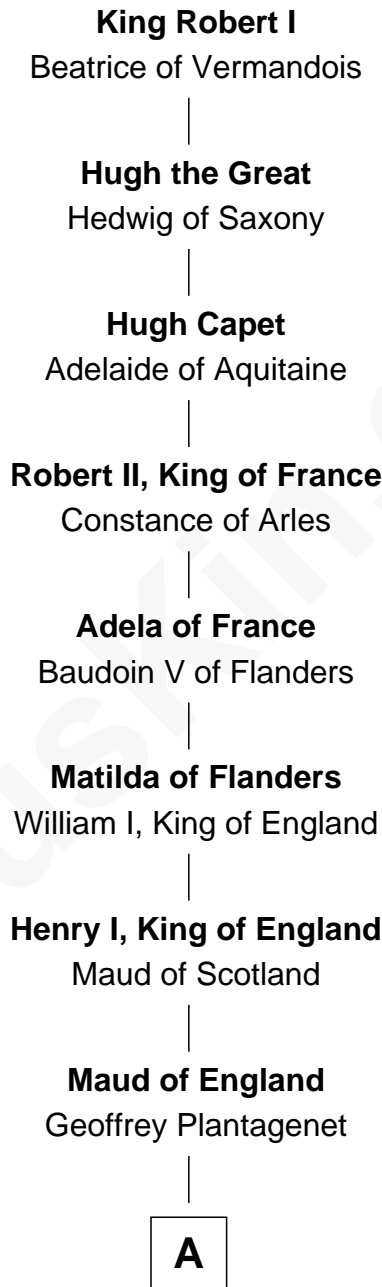

FamousKin.com Relationship Chart of

Susan Dey

TV and Movie Actress

32nd Great-granddaughter of

King Robert I

King of France

A

Henry II, King of England

Eleanor of Aquitaine

John, King of England

Isabelle of Angoulême

Richard Plantagenet

Sir Richard of Cornwall

Joan - - - - -

Joan of Cornwall

Sir John Howard