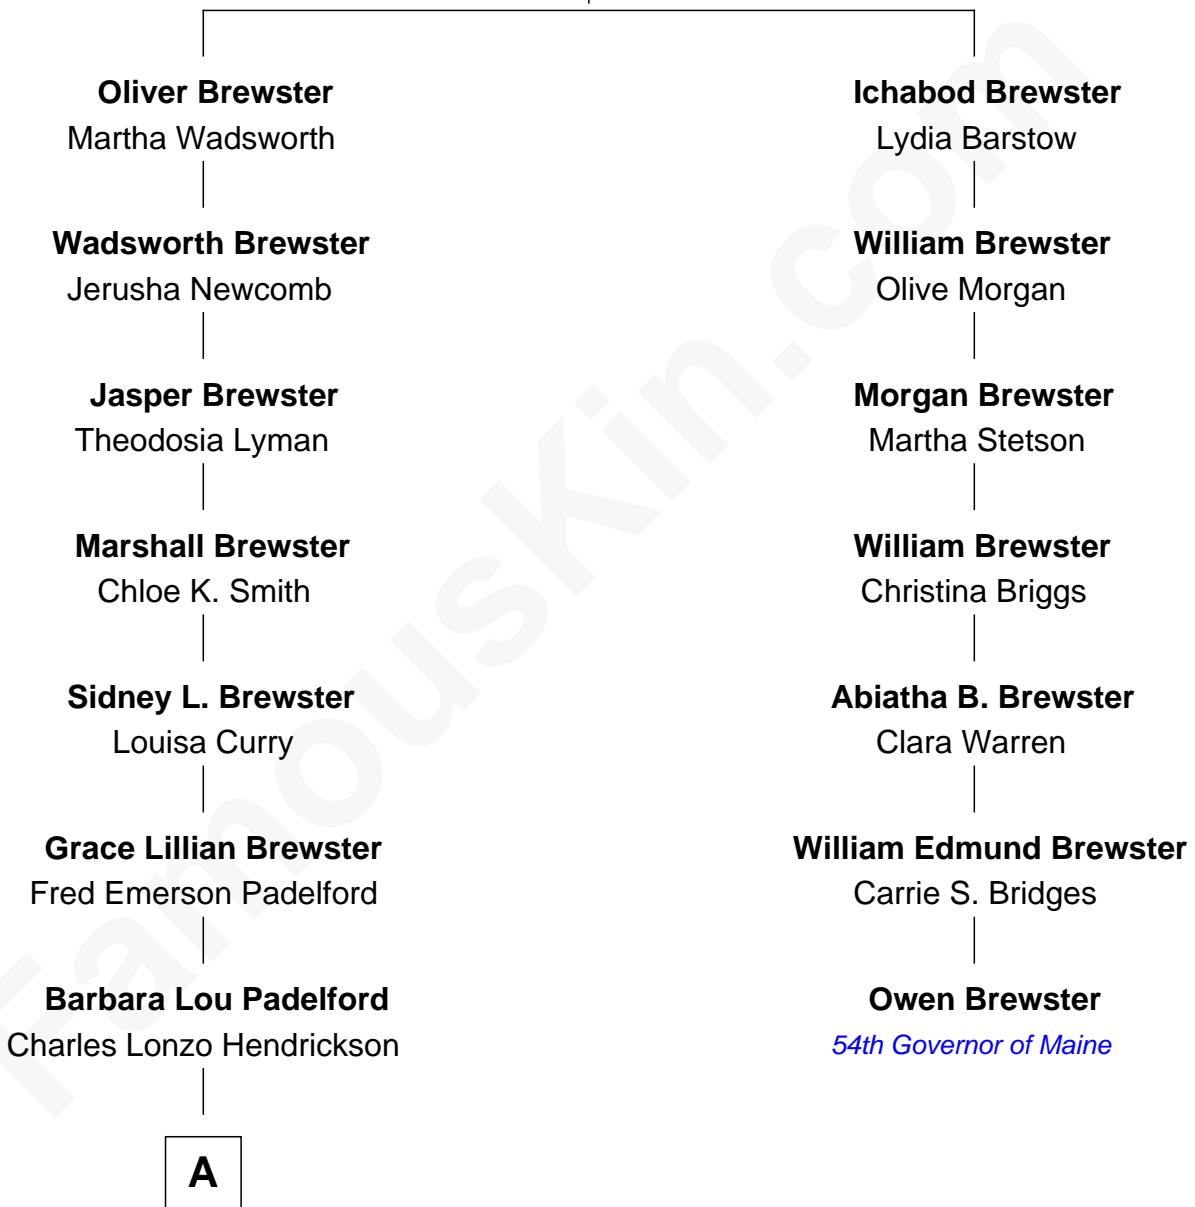

FamousKin.com Relationship Chart of

Austin Butler

TV and Movie Actor

6th cousin 3 times removed of

Owen Brewster

54th Governor of Maine

William Brewster
Hopestill Wadsworth

A