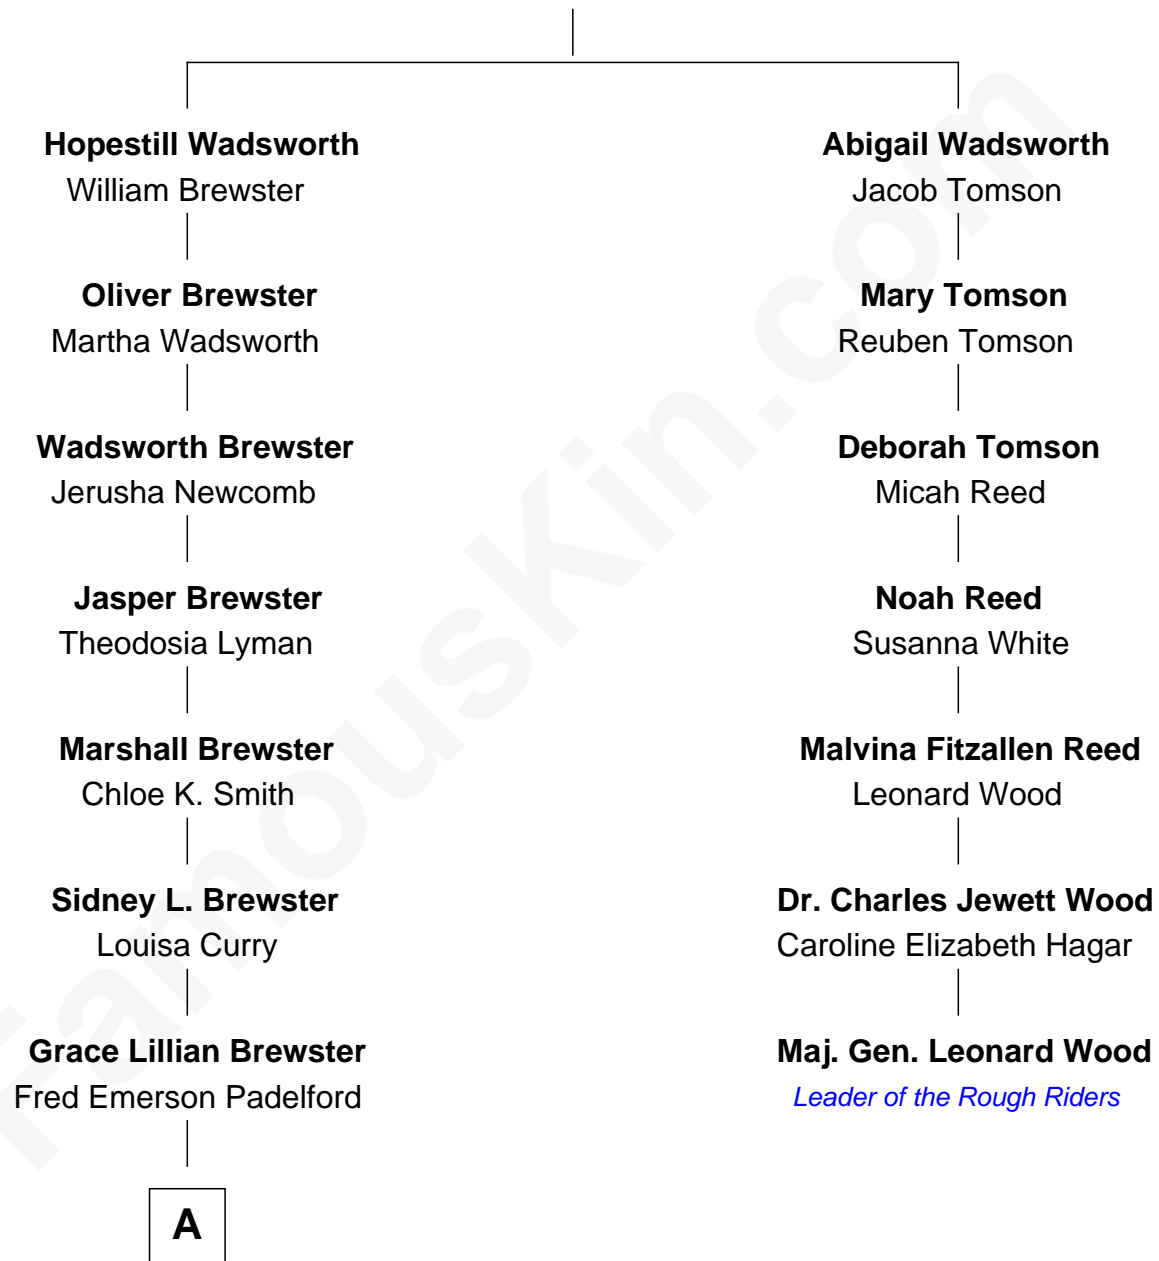

FamousKin.com Relationship Chart of

Austin Butler

TV and Movie Actor

6th cousin 4 times removed of

Maj. Gen. Leonard Wood

Leader of the Rough Riders

John Wadsworth

Abigail Andrews

A

—
Barbara Lou Padelford
Charles Lonzo Hendrickson

—
Linda Lou Hendrickson
Michael Ray Butler

—
David Ray Butler
Lori Anne Howell

—
Austin Butler
TV and Movie Actor

FamousKin.com