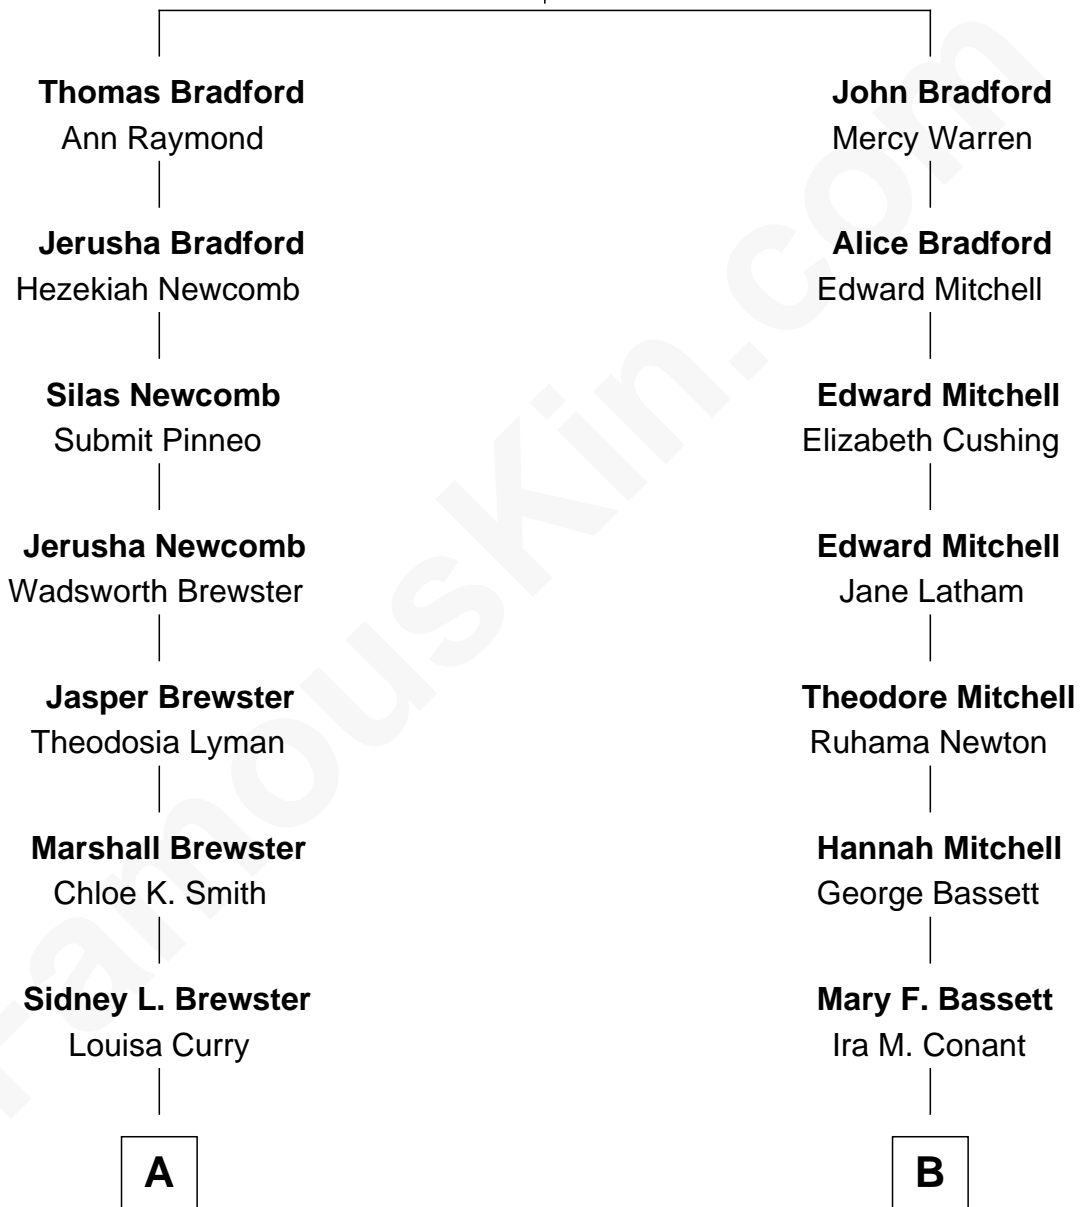

# FamousKin.com Relationship Chart of

**Austin Butler**

*TV and Movie Actor*

11th cousin of

**Nat Faxon**

*Actor, Comedian, Director and Screenwriter*

**William Bradford**

Alice Richards

**A**

**Grace Lillian Brewster**  
Fred Emerson Padelford

**Barbara Lou Padelford**  
Charles Lonzo Hendrickson

**Linda Lou Hendrickson**  
Michael Ray Butler

**David Ray Butler**  
Lori Anne Howell

**Austin Butler**  
*TV and Movie Actor*