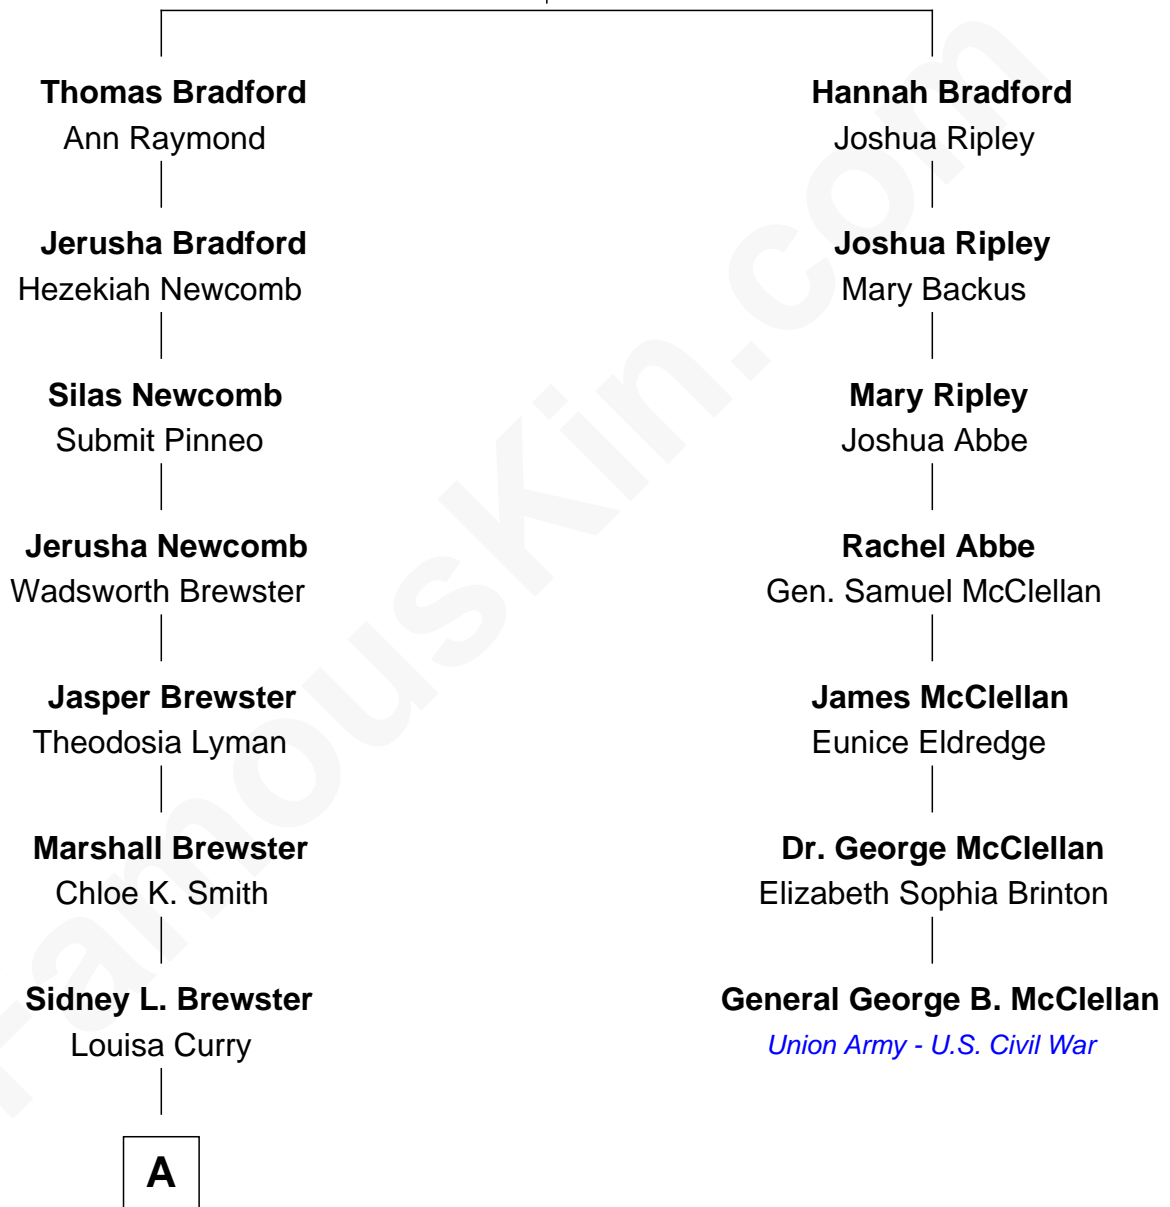

# FamousKin.com Relationship Chart of

**Austin Butler**

*TV and Movie Actor*

6th cousin 5 times removed of

**General George B. McClellan**

*Union Army - U.S. Civil War*

**William Bradford**

Alice Richards

**A**

—  
**Grace Lillian Brewster**  
Fred Emerson Padelford

—  
**Barbara Lou Padelford**  
Charles Lonzo Hendrickson

—  
**Linda Lou Hendrickson**  
Michael Ray Butler

—  
**David Ray Butler**  
Lori Anne Howell