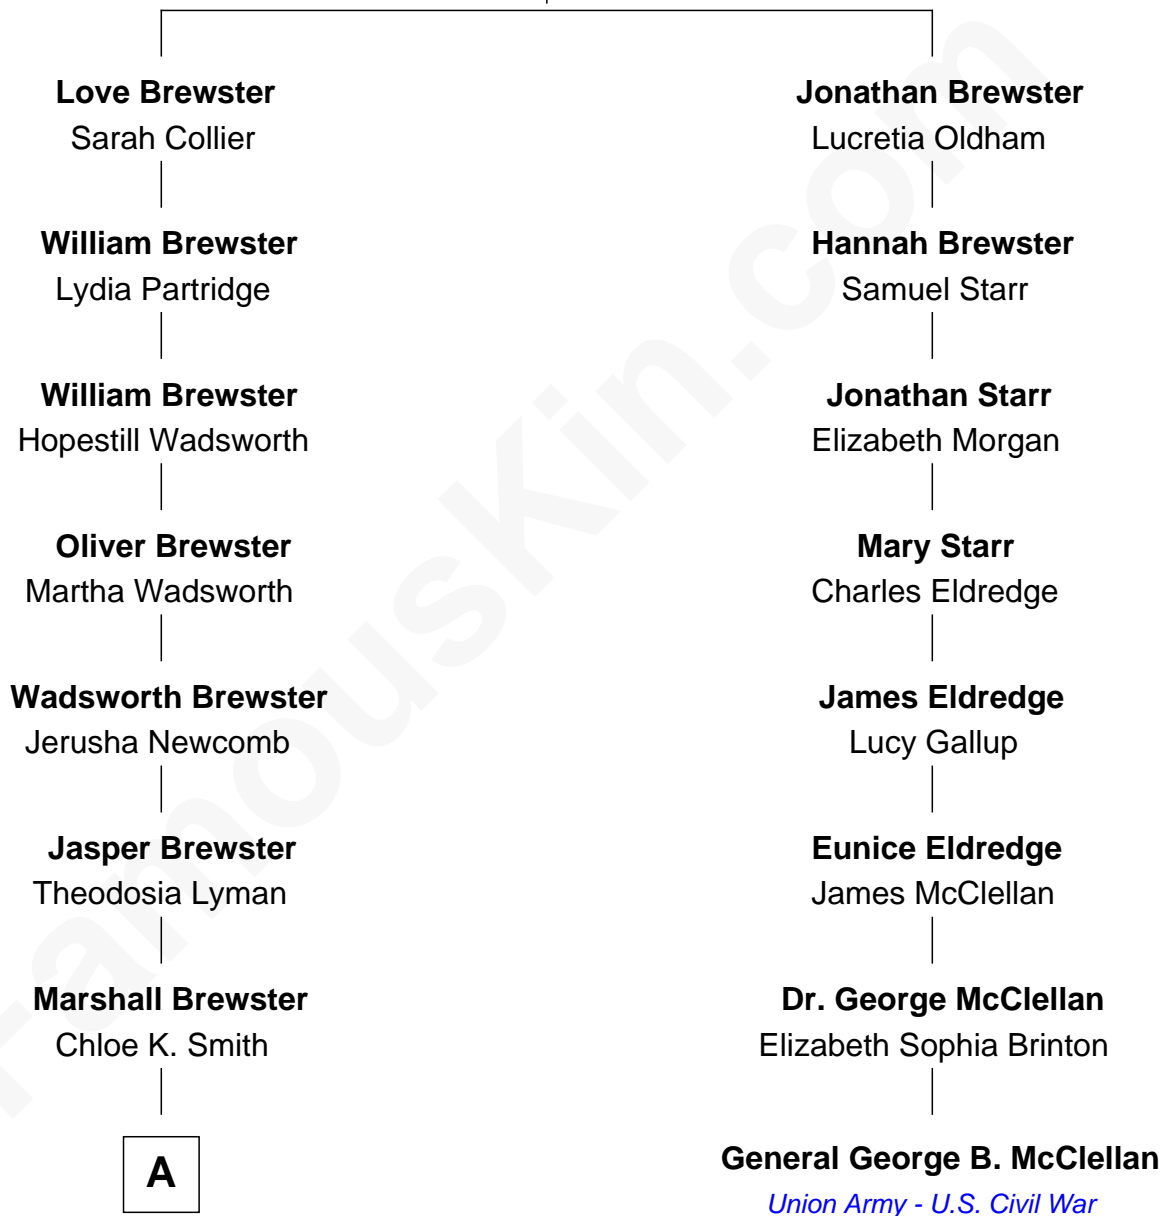

FamousKin.com Relationship Chart of

Austin Butler

TV and Movie Actor

7th cousin 5 times removed of

General George B. McClellan

Union Army - U.S. Civil War

William Brewster

Mary - - - - -

A

—
Sidney L. Brewster

Louisa Curry

—
Grace Lillian Brewster

Fred Emerson Padelford

—
Barbara Lou Padelford

Charles Lonzo Hendrickson

—
Linda Lou Hendrickson