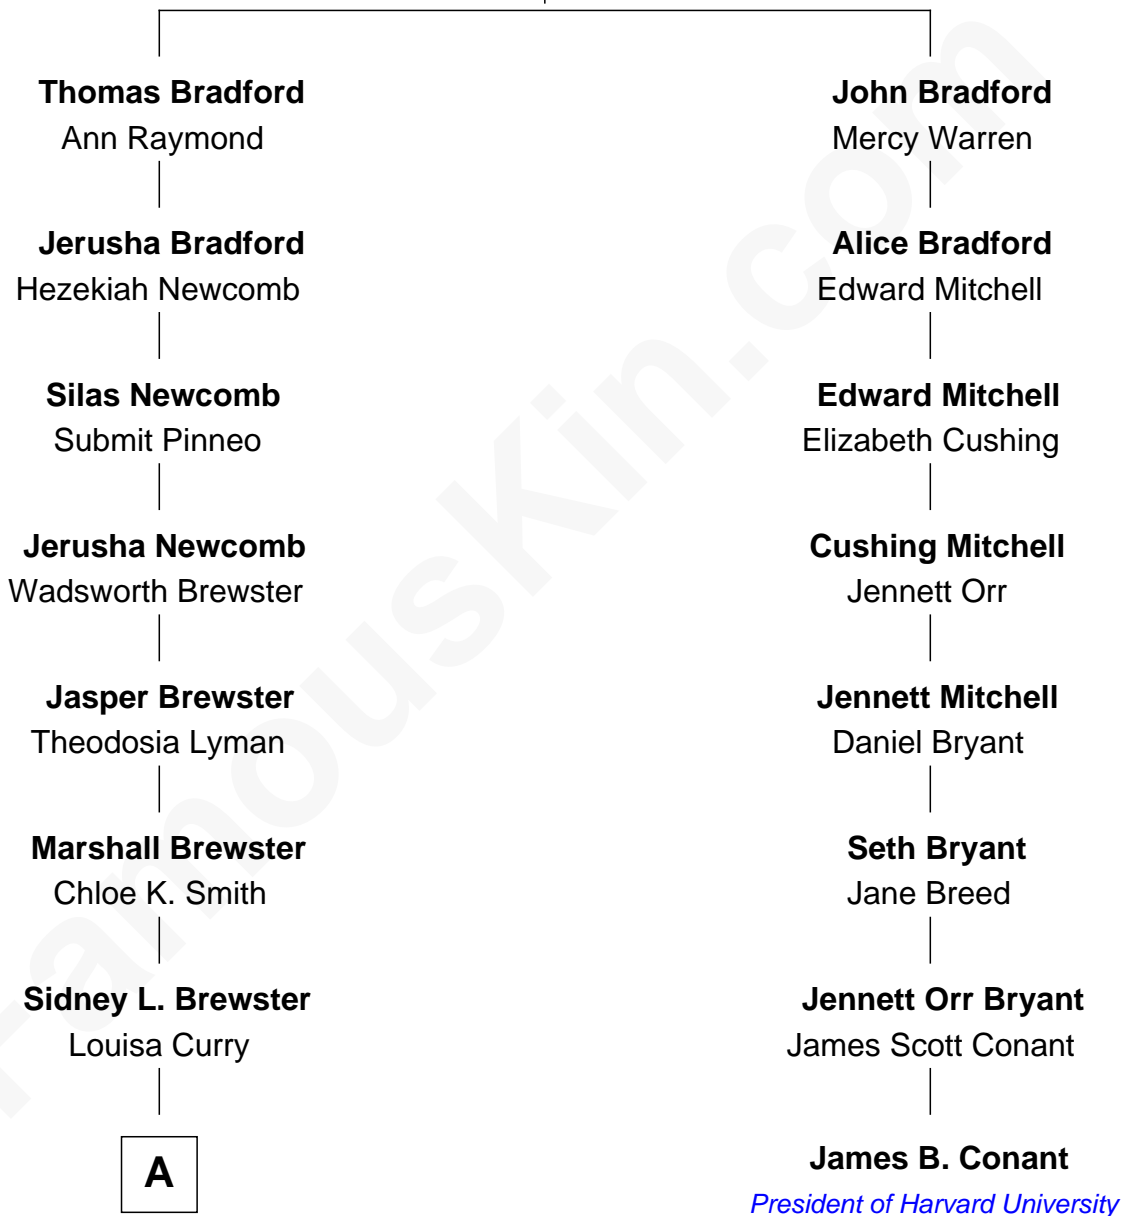

FamousKin.com Relationship Chart of

Austin Butler

TV and Movie Actor

7th cousin 4 times removed of

James B. Conant

President of Harvard University

William Bradford

Alice Richards

A

—
Grace Lillian Brewster
Fred Emerson Padelford

—
Barbara Lou Padelford
Charles Lonzo Hendrickson

—
Linda Lou Hendrickson
Michael Ray Butler

—
David Ray Butler
Lori Anne Howell

—
Austin Butler
TV and Movie Actor